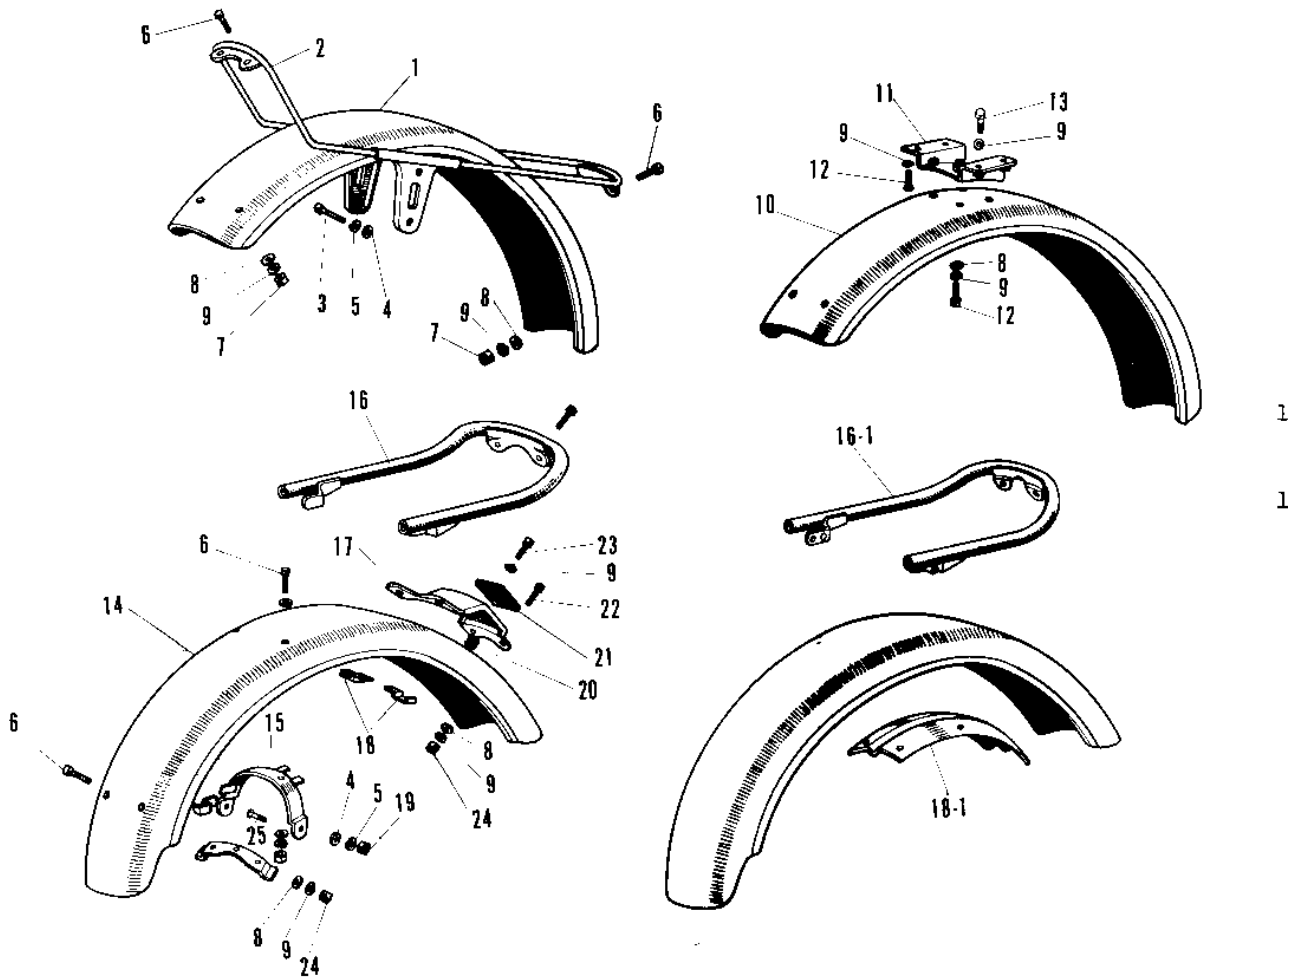

1969 Roadrunner PARTS DIAGRAM

FENDERS

R

-

1969 Roadrunner PARTS LIST

FENDERS

ITEM NAME	PART NUMBER	QUANTITY
FENDER FRONT (Ref # 1)	35004-015	1
UNAVAILABLE IN PRICE BOOK (Ref # 1)	35004-016	1
STAY FRONT FENDER (Ref # 2)	35011-004	1
STAY FRONT FENDER (Ref # 2)	35011-005	1
BOLT SMALL (Ref # 3)	114G0812	1
WASHER PLAIN 8MM (Ref # 4)	410B0800	1
WASHER SPRING 8MM (Ref # 5)	461F0800	1
SCREW PAN HEAD 6X10 (Ref # 6)	220B0610	1
NUT 6MM (Ref # 7)	312B0600	1
WASHER PLAIN 6MM (Ref # 8)	411B0600	1
WASHER SPRING 6MM (Ref # 9)	461F0600	1
BOLT-UPSET,6X12 (Ref # 12)	112G0612	1
FENDER-RR (Ref # 14)	35022-016	1
FENDER-RR (Ref # 14)	35022-035	1
BRACKET REAR FENDER (Ref # 15)	35025-001	1
BRACKET REAR FENDER (Ref # 15)	35025-008	1
STAY REAR FENDER (Ref # 16)	35032-001	1
STAY REAR FENDER (Ref # 16-1)	35032-002	1
BRACKET TAIL LAMP (Ref # 17)	35031-001	1
CLIP WIRING HARNESS (Ref # 18)	35024-002	1
GUSSET REAR FENDER (Ref # 18-1)	35034-006	1
NUT FUEL TANK FRONT (Ref # 19)	92020-007	1
GROMMET HARNESS 10MM (Ref # 20)	92071-019	1
DAMPER TAIL LAMP SHCK (Ref # 21)	35039-002	1
DAMPER-TAIL LAMP SHCK (Ref # 21)	35039-005	1
SCREW PAN HEAD 6X12 (Ref # 22)	220E0612	1
SCREW PAN HEAD 6X16 (Ref # 23)	220E0616	1
NUT 6MM (Ref # 24)	311B0600	1
BOLT,FLANGED,8X35 (Ref # 25)	92001-1577	1