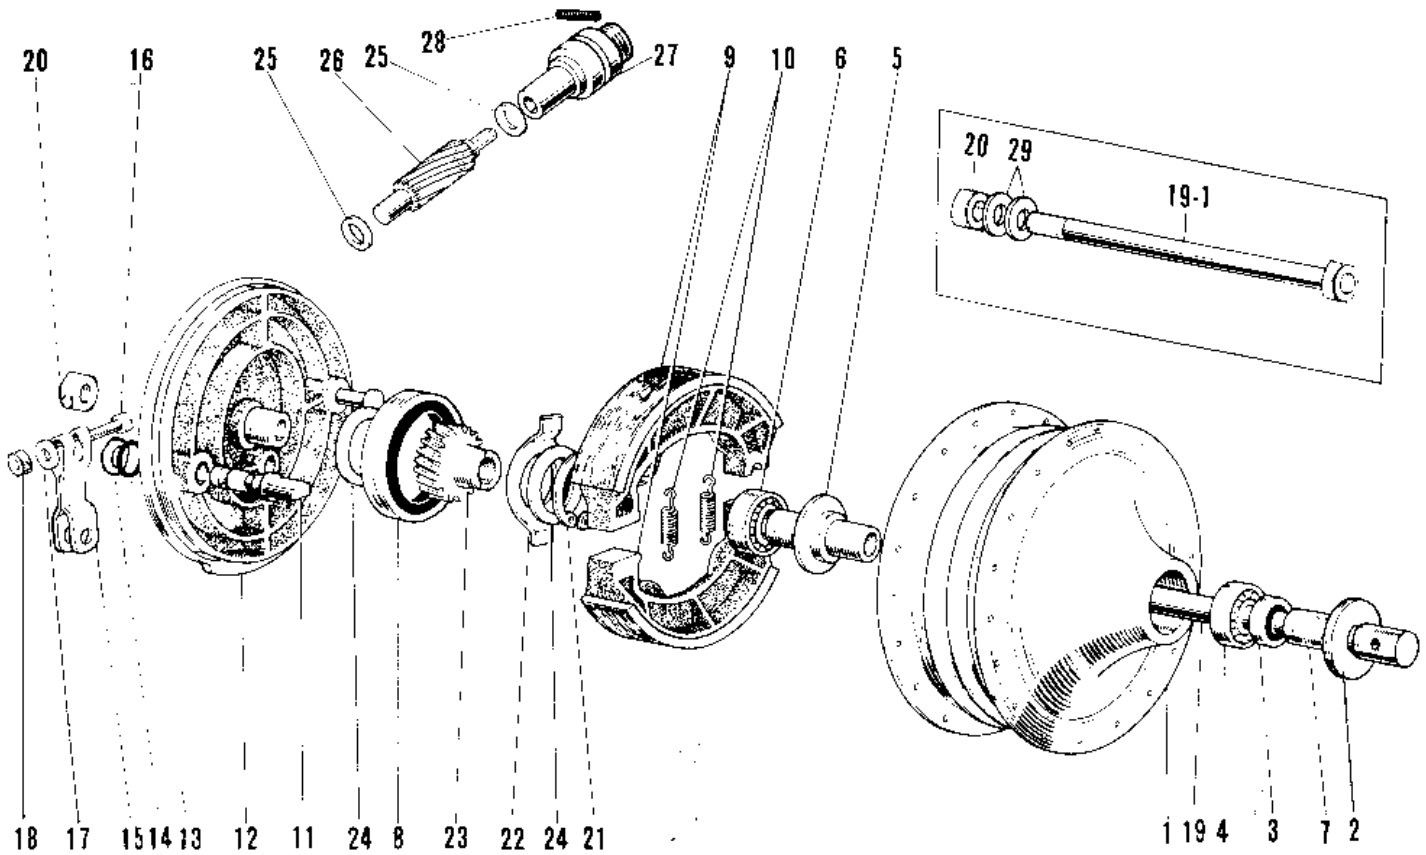

# 1967 Roadrunner PARTS DIAGRAM

## FRONT HUB/BRAKE

8  
21

# 1967 Roadrunner PARTS LIST

## FRONT HUB/BRAKE

ITEM NAME	PART NUMBER	QUANTITY
DRUM-ASSY,FR BRK (Ref # 1~6)	41034-009	1
DUST SHIELD FRNT DRUM (Ref # 2)	41042-002	1
OIL SEAL FRONT DRUM (Ref # 3)	92050-003	1
BEARING BALL #6200 (Ref # 4)	601B6200	1
SPACER FRONT HUB (Ref # 5)	41039-002	1
BEARING BALL #6300Z (Ref # 6)	601B6300Z	1
COLLAR FRONT HUB R.H (Ref # 7)	41069-002	1
PANEL-ASY,FR BRK (Ref # 8~18)	41035-008	1
PANEL-ASY,FR BRK BUFF (Ref # 21~28)	41035-071-80	1
OIL SEAL BRAKE PANEL (Ref # 8)	92050-002	1
SHOE-BRAKE (Ref # 9)	41048-1085	2
SPRING,BRAKE SHOE (Ref # 10)	92081-1766	2
CAM SHAFT-FRONT BRAKE (Ref # 11)	41050-018	1
"0" RING,11MM (Ref # 13)	92055-004	1
WASHER BRAKE CAM SHT (Ref # 14)	41052-001	1
LEVER FRONT BRAKE CAM (Ref # 15)	41053-005	1
BOLT-UPSET (Ref # 16)	112G0630	1
WASHER PLAIN 6MM (Ref # 17)	410B0600	1
NUT 6MM (Ref # 18)	311B0600	1
AXLE FRONT (Ref # 19)	41068-010	1
AXLE-FRONT (Ref # 19-1)	41068-039	1
NUT 10MM (Ref # 20)	42045-005	1
CIRCLIP 15MM (Ref # 21)	480J1500	1
RECIEVER SPEED GEAR (Ref # 22)	41064-002	1
GEAR SPEEDOMETER (Ref # 23)	41059-005	1
GEAR SPEEDOMETER (Ref # 23)	41059-006	1
WASHER SPEED GR THRST (Ref # 24)	41065-002	2
WASHER THRST SPD PINI (Ref # 25)	41063-001	2
PINION SPEEDOMETER (Ref # 26)	41060-004	1