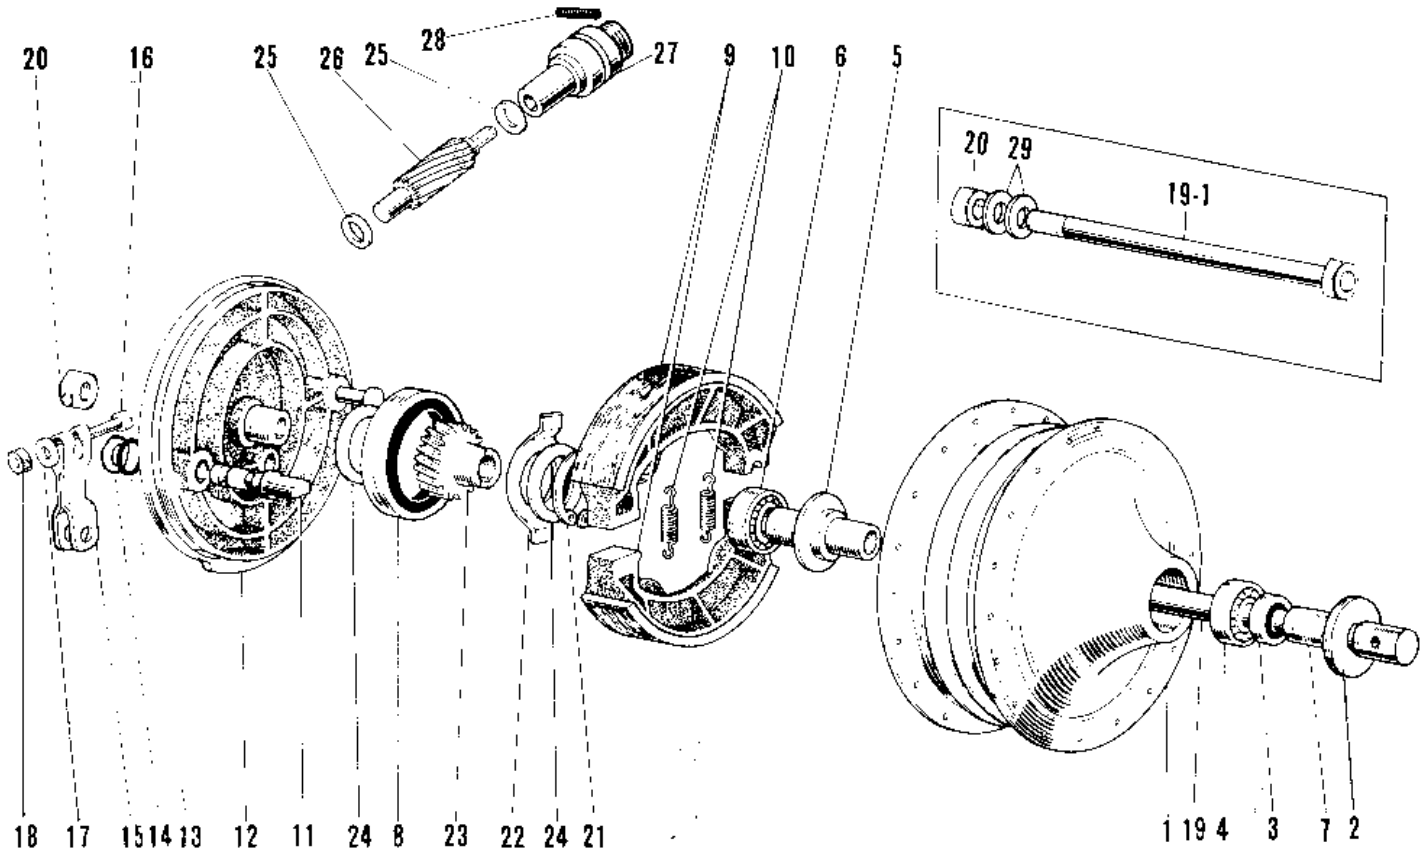

# 1967 Roadrunner PARTS DIAGRAM

## FRONT HUB/BRAKE

8  
21

# 1967 Roadrunner PARTS LIST

## FRONT HUB/BRAKE

ITEM NAME	PART NUMBER	QUANTITY
DRUM-ASSY,FR BRK (Ref # 1~6)	41034-009	1
DUST SHIELD FRNT DRUM (Ref # 2)	41042-002	1
OIL SEAL FRONT DRUM (Ref # 3)	92050-003	1
BEARING BALL #6200 (Ref # 4)	601B6200	1
SPACER FRONT HUB (Ref # 5)	41039-002	1
BEARING BALL #6300Z (Ref # 6)	601B6300Z	1
COLLAR FRONT HUB R.H (Ref # 7)	41069-002	1
PANEL-ASY,FR BRK (Ref # 8~18)	41035-008	1
PANEL-ASY,FR BRK BUFF (Ref # 21~28)	41035-071-80	1
OIL SEAL BRAKE PANEL (Ref # 8)	92050-002	1
SHOE-BRAKE (Ref # 9)	41048-1085	2
SPRING,BRAKE SHOE (Ref # 10)	92081-1766	2
CAM SHAFT-FRONT BRAKE (Ref # 11)	41050-018	1
"0" RING,11MM (Ref # 13)	92055-004	1
WASHER BRAKE CAM SHT (Ref # 14)	41052-001	1
LEVER FRONT BRAKE CAM (Ref # 15)	41053-005	1
BOLT-UPSET (Ref # 16)	112G0630	1
WASHER PLAIN 6MM (Ref # 17)	410B0600	1
NUT 6MM (Ref # 18)	311B0600	1
AXLE FRONT (Ref # 19)	41068-010	1
AXLE-FRONT (Ref # 19-1)	41068-039	1
NUT 10MM (Ref # 20)	42045-005	1
CIRCLIP 15MM (Ref # 21)	480J1500	1
RECIEVER SPEED GEAR (Ref # 22)	41064-002	1
GEAR SPEEDOMETER (Ref # 23)	41059-005	1
GEAR SPEEDOMETER (Ref # 23)	41059-006	1
WASHER SPEED GR THRST (Ref # 24)	41065-002	2
WASHER THRST SPD PINI (Ref # 25)	41063-001	2
PINION SPEEDOMETER (Ref # 26)	41060-004	1