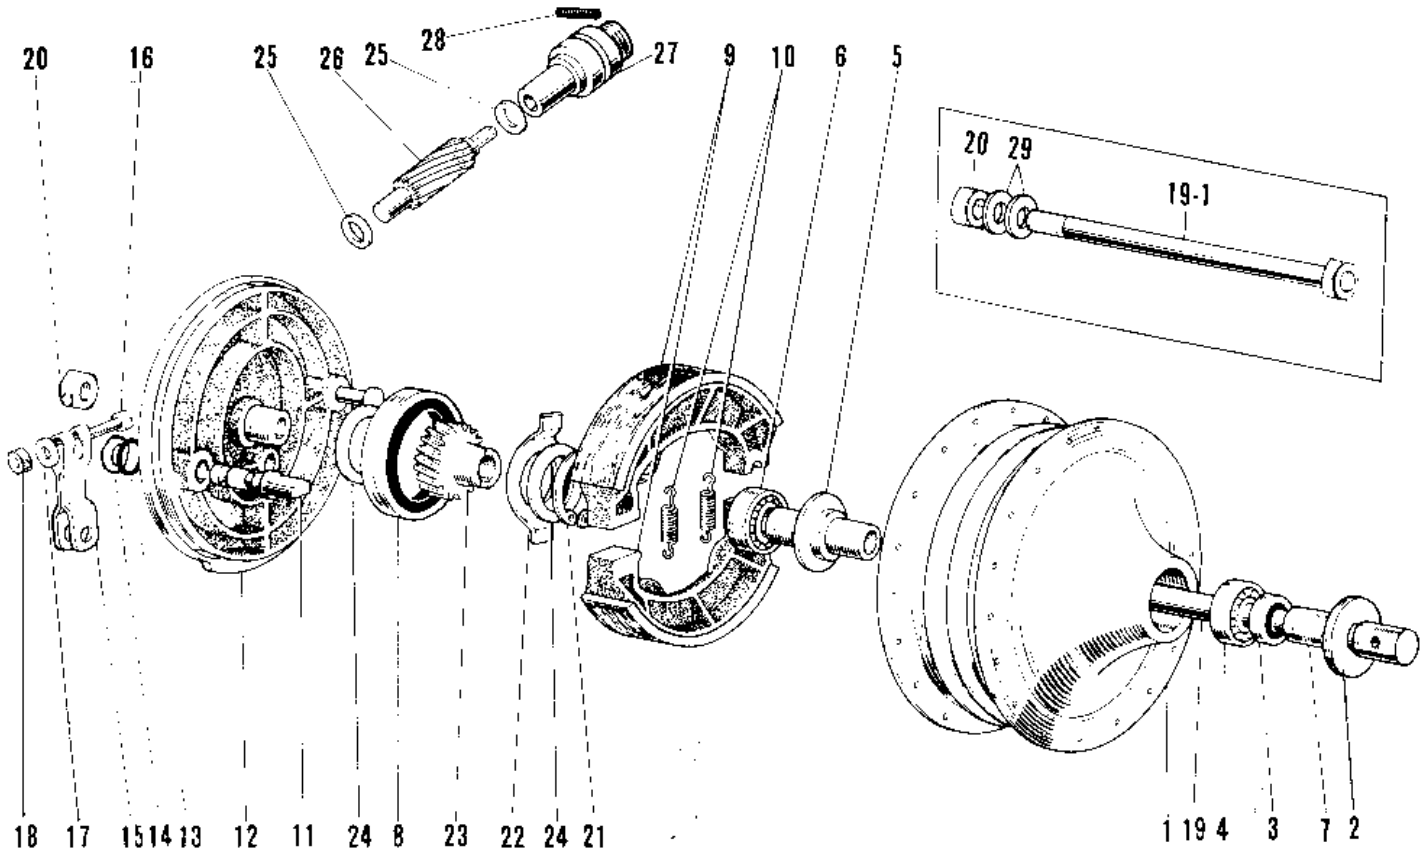

# 1969 Roadrunner PARTS DIAGRAM

## FRONT HUB/BRAKE

8  
21

## FRONT HUB/BRAKE

ITEM NAME	PART NUMBER	QUANTITY
DRUM-ASSY,FR BRK (Ref # 1~6)	41034-009	1
DUST SHIELD FRNT DRUM (Ref # 2)	41042-002	1
OIL SEAL FRONT DRUM (Ref # 3)	92050-003	1
BEARING BALL #6200 (Ref # 4)	601B6200	1
SPACER FRONT HUB (Ref # 5)	41039-002	1
BEARING BALL #6300Z (Ref # 6)	601B6300Z	1
COLLAR FRONT HUB R.H (Ref # 7)	41069-002	1
PANEL-ASY,FR BRK (Ref # 8~18)	41035-008	1
PANEL-ASY,FR BRK BUFF (Ref # 21~28)	41035-071-80	1
OIL SEAL BRAKE PANEL (Ref # 8)	92050-002	1
SHOE-BRAKE (Ref # 9)	41048-1085	2
SPRING,BRAKE SHOE (Ref # 10)	92081-1766	2
CAM SHAFT-FRONT BRAKE (Ref # 11)	41050-018	1
"0" RING,11MM (Ref # 13)	92055-004	1
WASHER BRAKE CAM SHT (Ref # 14)	41052-001	1
LEVER FRONT BRAKE CAM (Ref # 15)	41053-005	1
BOLT-UPSET (Ref # 16)	112G0630	1
WASHER PLAIN 6MM (Ref # 17)	410B0600	1
NUT 6MM (Ref # 18)	311B0600	1
AXLE FRONT (Ref # 19)	41068-010	1
AXLE-FRONT (Ref # 19-1)	41068-039	1
NUT 10MM (Ref # 20)	42045-005	1
CIRCLIP 15MM (Ref # 21)	480J1500	1
RECIEVER SPEED GEAR (Ref # 22)	41064-002	1
GEAR SPEEDOMETER (Ref # 23)	41059-005	1
GEAR SPEEDOMETER (Ref # 23)	41059-006	1
WASHER SPEED GR THRST (Ref # 24)	41065-002	2
WASHER THRST SPD PINI (Ref # 25)	41063-001	2
PINION SPEEDOMETER (Ref # 26)	41060-004	1

## FRONT HUB/BRAKE

<b>ITEM NAME</b>	<b>PART NUMBER</b>	<b>QUANTITY</b>
PINION SPEEDOMETER (Ref # 26)	41060-004	1
BUSH SPEEDMETER CABLE (Ref # 27)	41062-001	1
SCREW BUSHING SET (Ref # 28)	41070-001	1
WASHER PLAIN 10MM (Ref # 29)	411B1000	2