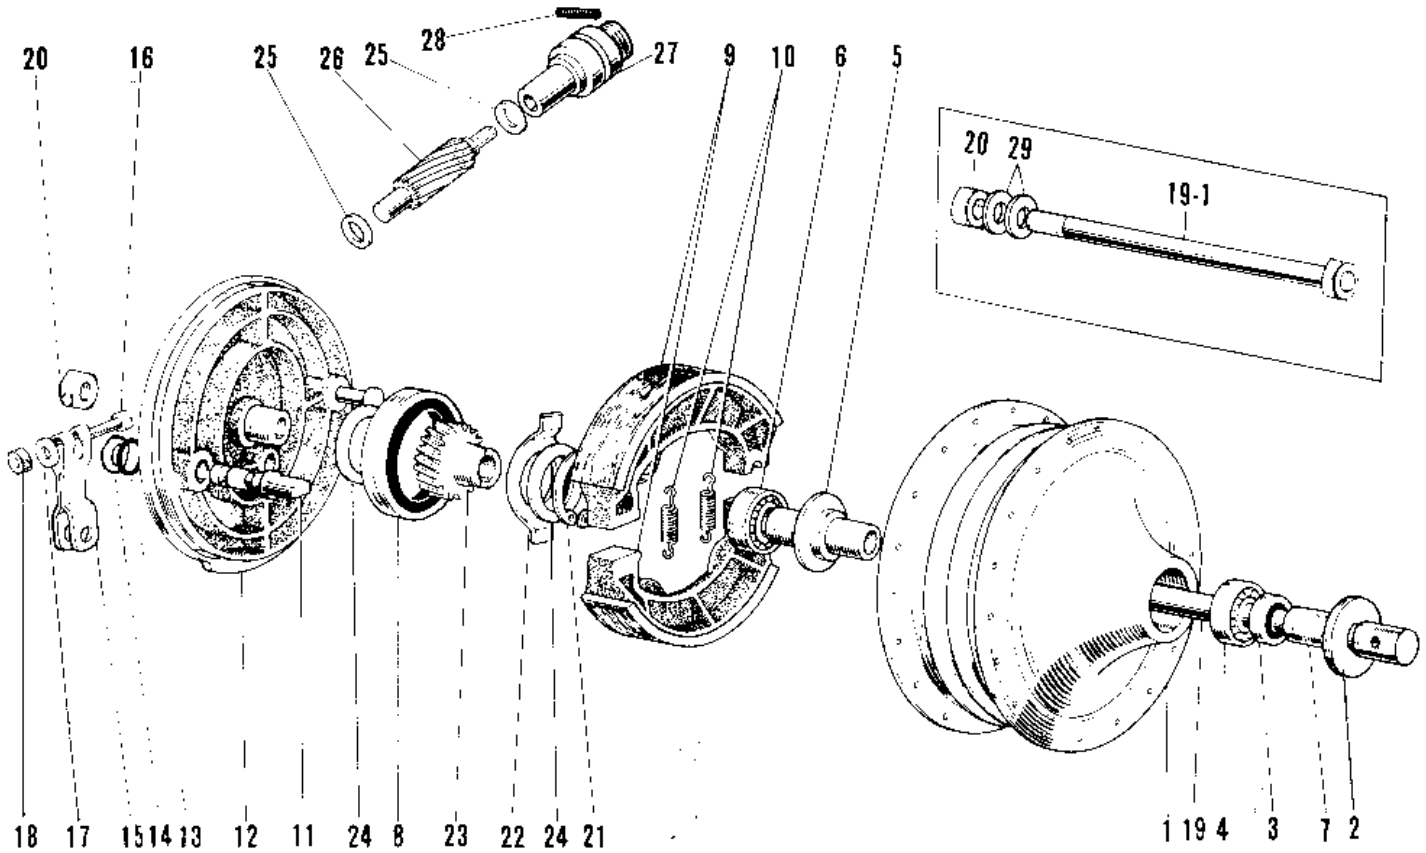

## 1967 Roadrunner PARTS DIAGRAM

FRONT HUB/BRAKE

8  
21

## 1967 Roadrunner PARTS LIST

### FRONT HUB/BRAKE

ITEM NAME	PART NUMBER	QUANTITY
DRUM-ASSY,FR BRK (Ref # 1~6)	41034-009	1
DUST SHIELD FRNT DRUM (Ref # 2)	41042-002	1
OIL SEAL FRONT DRUM (Ref # 3)	92050-003	1
BEARING BALL #6200 (Ref # 4)	601B6200	1
SPACER FRONT HUB (Ref # 5)	41039-002	1
BEARING BALL #6300Z (Ref # 6)	601B6300Z	1
COLLAR FRONT HUB R.H (Ref # 7)	41069-002	1
PANEL-ASY,FR BRK (Ref # 8~18)	41035-008	1
PANEL-ASY,FR BRK BUFF (Ref # 21~28)	41035-071-80	1
OIL SEAL BRAKE PANEL (Ref # 8)	92050-002	1
SHOE-BRAKE (Ref # 9)	41048-1085	1
SPRING,BRAKE SHOE (Ref # 10)	92081-1766	1
CAM SHAFT-FRONT BRAKE (Ref # 11)	41050-018	1
"O" RING,11MM (Ref # 13)	92055-004	1
WASHER BRAKE CAM SHT (Ref # 14)	41052-001	1
LEVER FRONT BRAKE CAM (Ref # 15)	41053-005	1
BOLT-UPSET (Ref # 16)	112G0630	1
WASHER PLAIN 6MM (Ref # 17)	410B0600	1
NUT 6MM (Ref # 18)	311B0600	1
AXLE FRONT (Ref # 19)	41068-010	1
AXLE-FRONT (Ref # 19-1)	41068-039	1
NUT 10MM (Ref # 20)	42045-005	1
CIRCLIP 15MM (Ref # 21)	480J1500	1
RECIEVER SPEED GEAR (Ref # 22)	41064-002	1
GEAR SPEEDOMETER (Ref # 23)	41059-005	1
GEAR SPEEDOMETER (Ref # 23)	41059-006	1
WASHER SPEED GR THRST (Ref # 24)	41065-002	1
WASHER THRST SPD PINI (Ref # 25)	41063-001	1
PINION SPEEDOMETER (Ref # 26)	41060-004	2

## 1967 Roadrunner PARTS LIST

FRONT HUB/BRAKE

ITEM NAME	PART NUMBER	QUANTITY
BUSH SPEEDMETER CABLE (Ref # 27)	41062-001	1
SCREW BUSHING SET (Ref # 28)	41070-001	1
WASHER PLAIN 10MM (Ref # 29)	411B1000	1