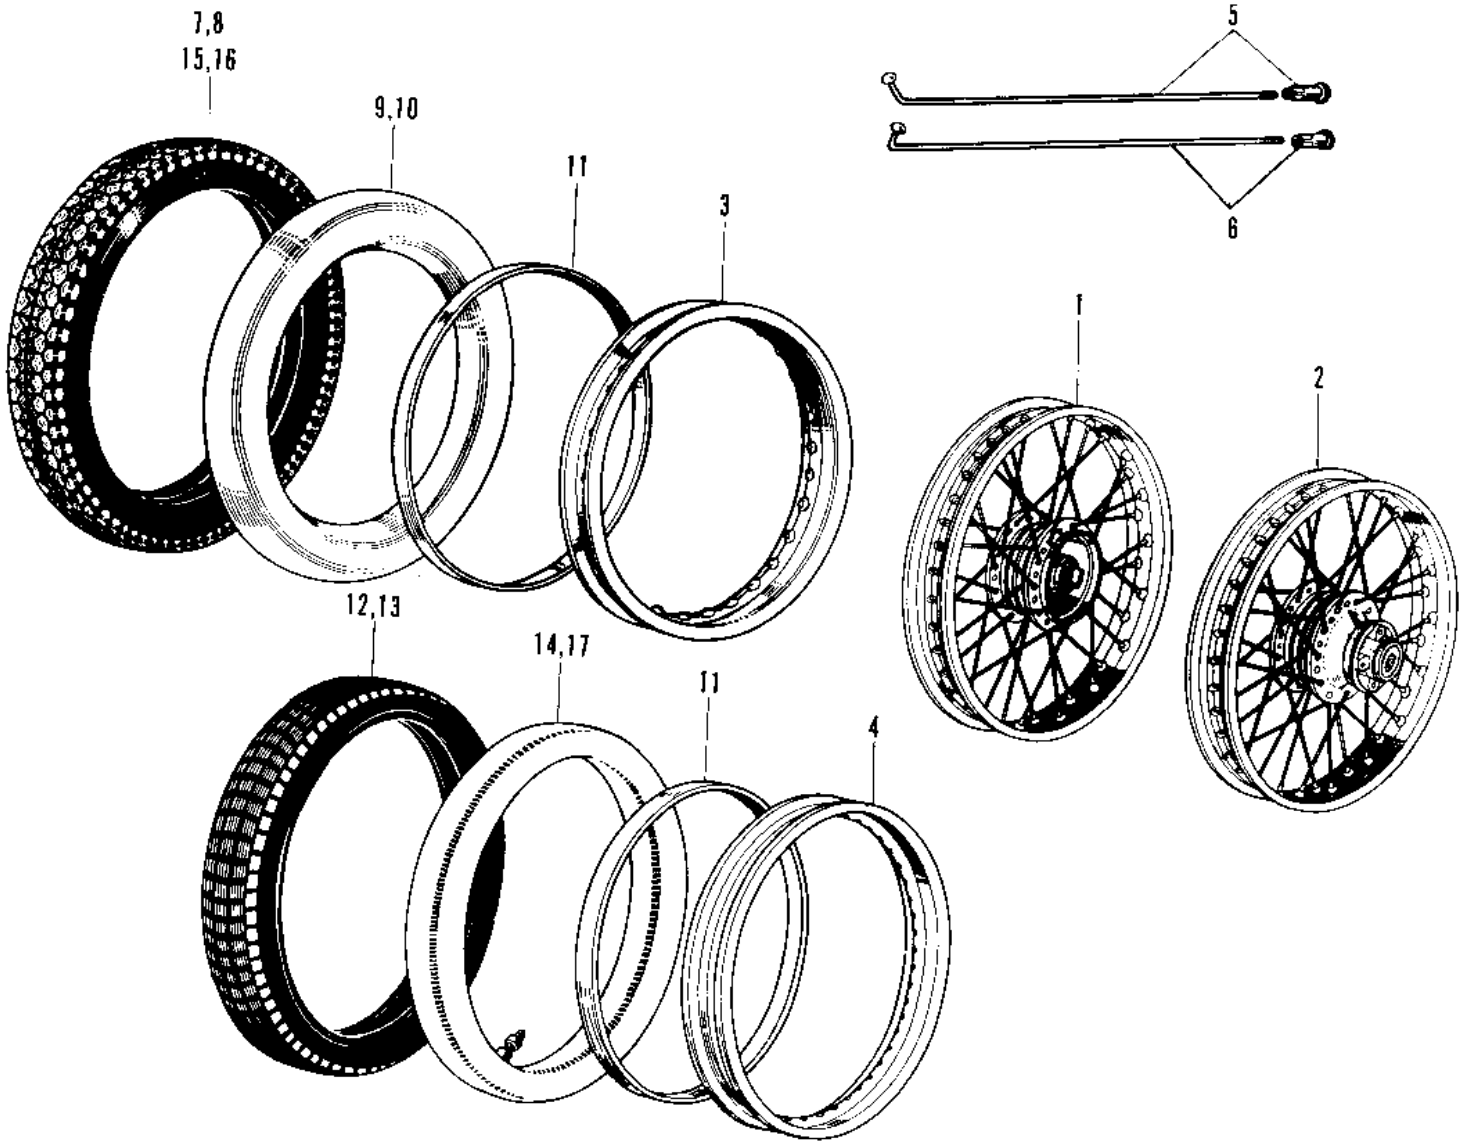

# 1967 Roadrunner PARTS DIAGRAM

## WHEELS/TIRES

# 1967 Roadrunner PARTS LIST

## WHEELS/TIRES

ITEM NAME	PART NUMBER	QUANTITY
WHEEL ASSY,FRONT (Ref # 1)	41074-038	1
WHEEL ASSY REAR (Ref # 2)	42048-001	1
RIM,FR,1.40X18 (Ref # 3)	41025-1165	2
RIM 1.60AX18W (Ref # 4)	41025-011	2
SPOKE-ASY,RR INNER (Ref # 5)	41027-056	36
SPOKE-ASY,RR OUTER (Ref # 6)	41028-056	36
UNAVAILABLE IN PRICE BOOK (Ref # 7)	41014-006	1
UNAVAILABLE IN PRICE BOOK (Ref # 8)	41014-006	1
UNAVAILABLE IN PRICE BOOK (Ref # 9)	41022-009	1
UNAVAILABLE IN PRICE BOOK (Ref # 10)	41022-010	1
BAND RIM (Ref # 11)	41023-001	2
UNAVAILABLE IN PRICE BOOK (Ref # 15)	41014-008	1
UNAVAILABLE IN PRICE BOOK (Ref # 16)	41014-009	1
UNAVAILABLE IN PRICE BOOK (Ref # 17)	41022-012	1