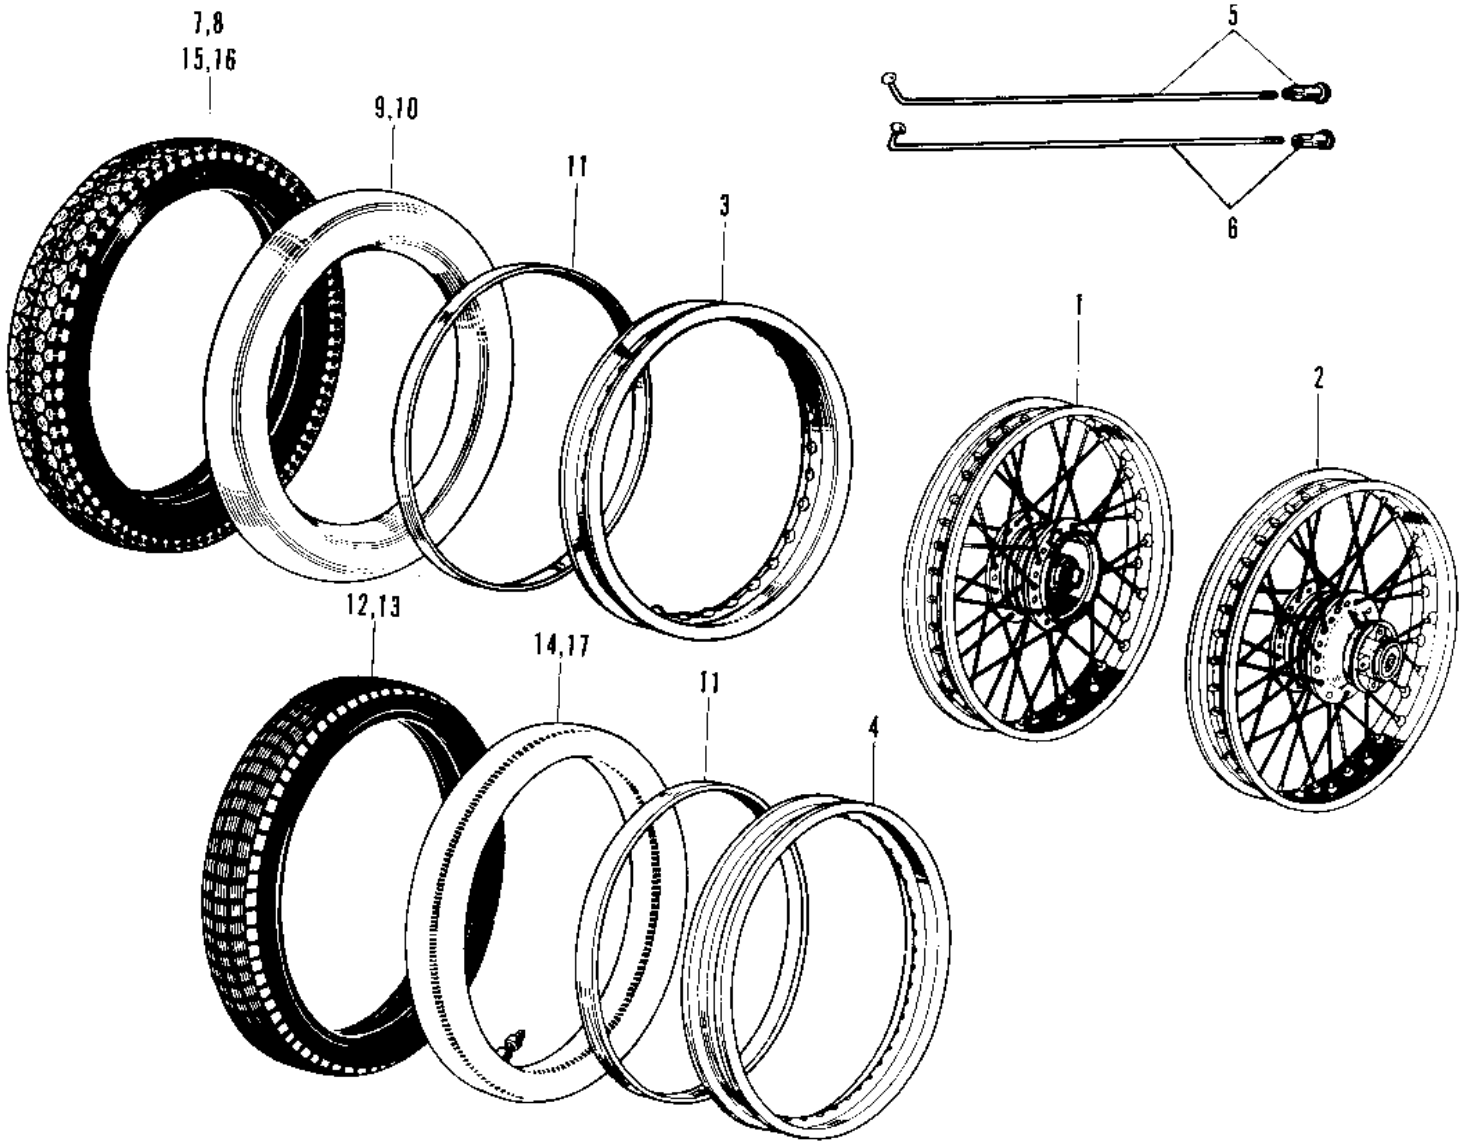

# 1969 Roadrunner PARTS DIAGRAM

## WHEELS/TIRES

# 1969 Roadrunner PARTS LIST

## WHEELS/TIRES

ITEM NAME	PART NUMBER	QUANTITY
WHEEL ASSY,FRONT (Ref # 1)	41074-038	1
WHEEL ASSY REAR (Ref # 2)	42048-001	1
RIM,FR,1.40X18 (Ref # 3)	41025-1165	2
RIM 1.60AX18W (Ref # 4)	41025-011	2
SPOKE-ASY,RR INNER (Ref # 5)	41027-056	36
SPOKE-ASY,RR OUTER (Ref # 6)	41028-056	36
UNAVAILABLE IN PRICE BOOK (Ref # 7)	41014-006	1
UNAVAILABLE IN PRICE BOOK (Ref # 8)	41014-006	1
UNAVAILABLE IN PRICE BOOK (Ref # 9)	41022-009	1
UNAVAILABLE IN PRICE BOOK (Ref # 10)	41022-010	1
BAND RIM (Ref # 11)	41023-001	2
UNAVAILABLE IN PRICE BOOK (Ref # 15)	41014-008	1
UNAVAILABLE IN PRICE BOOK (Ref # 16)	41014-009	1
UNAVAILABLE IN PRICE BOOK (Ref # 17)	41022-012	1