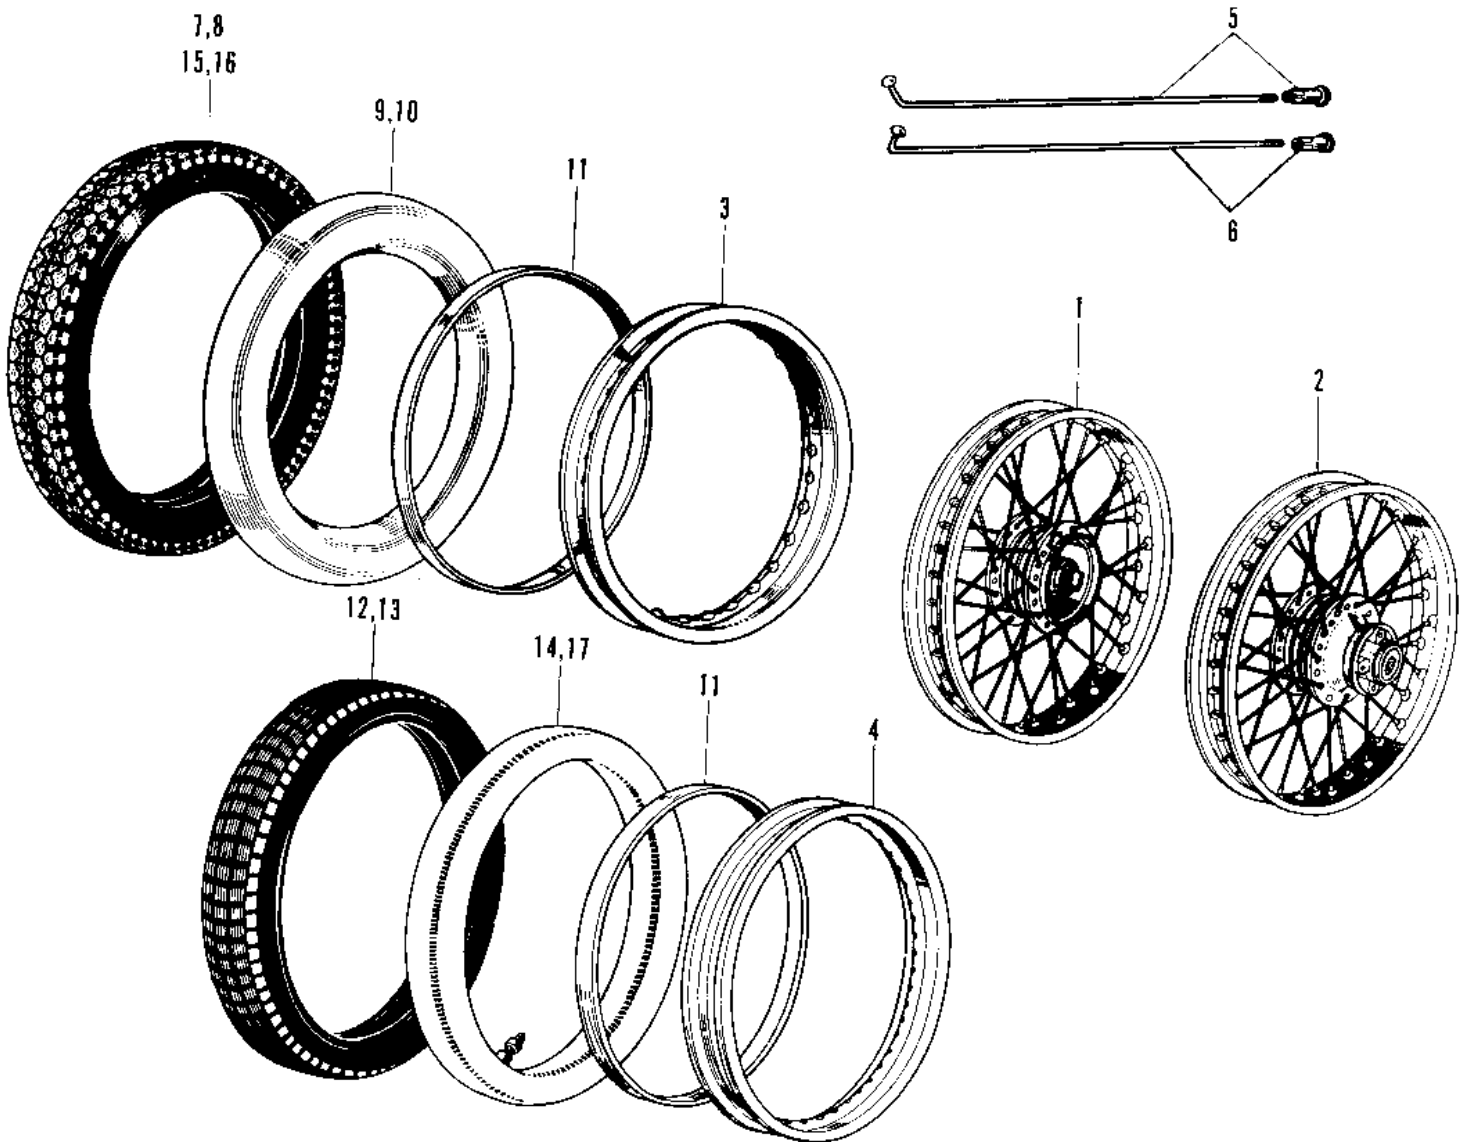

## 1967 Roadrunner PARTS DIAGRAM

WHEELS/TIRES

## 1967 Roadrunner PARTS LIST

### WHEELS/TIRES

ITEM NAME	PART NUMBER	QUANTITY
WHEEL ASSY,FRONT (Ref # 1)	41074-038	1
WHEEL ASSY REAR (Ref # 2)	42048-001	1
RIM,FR,1.40X18 (Ref # 3)	41025-1165	1
RIM 1.60AX18W (Ref # 4)	41025-011	1
SPOKE-ASY,RR INNER (Ref # 5)	41027-056	1
SPOKE-ASY,RR OUTER (Ref # 6)	41028-056	1
UNAVAILABLE IN PRICE BOOK (Ref # 7)	41014-006	2
UNAVAILABLE IN PRICE BOOK (Ref # 9)	41022-009	1
UNAVAILABLE IN PRICE BOOK (Ref # 10)	41022-010	1
BAND RIM (Ref # 11)	41023-001	1
UNAVAILABLE IN PRICE BOOK (Ref # 15)	41014-008	1
UNAVAILABLE IN PRICE BOOK (Ref # 16)	41014-009	1
UNAVAILABLE IN PRICE BOOK (Ref # 17)	41022-012	1