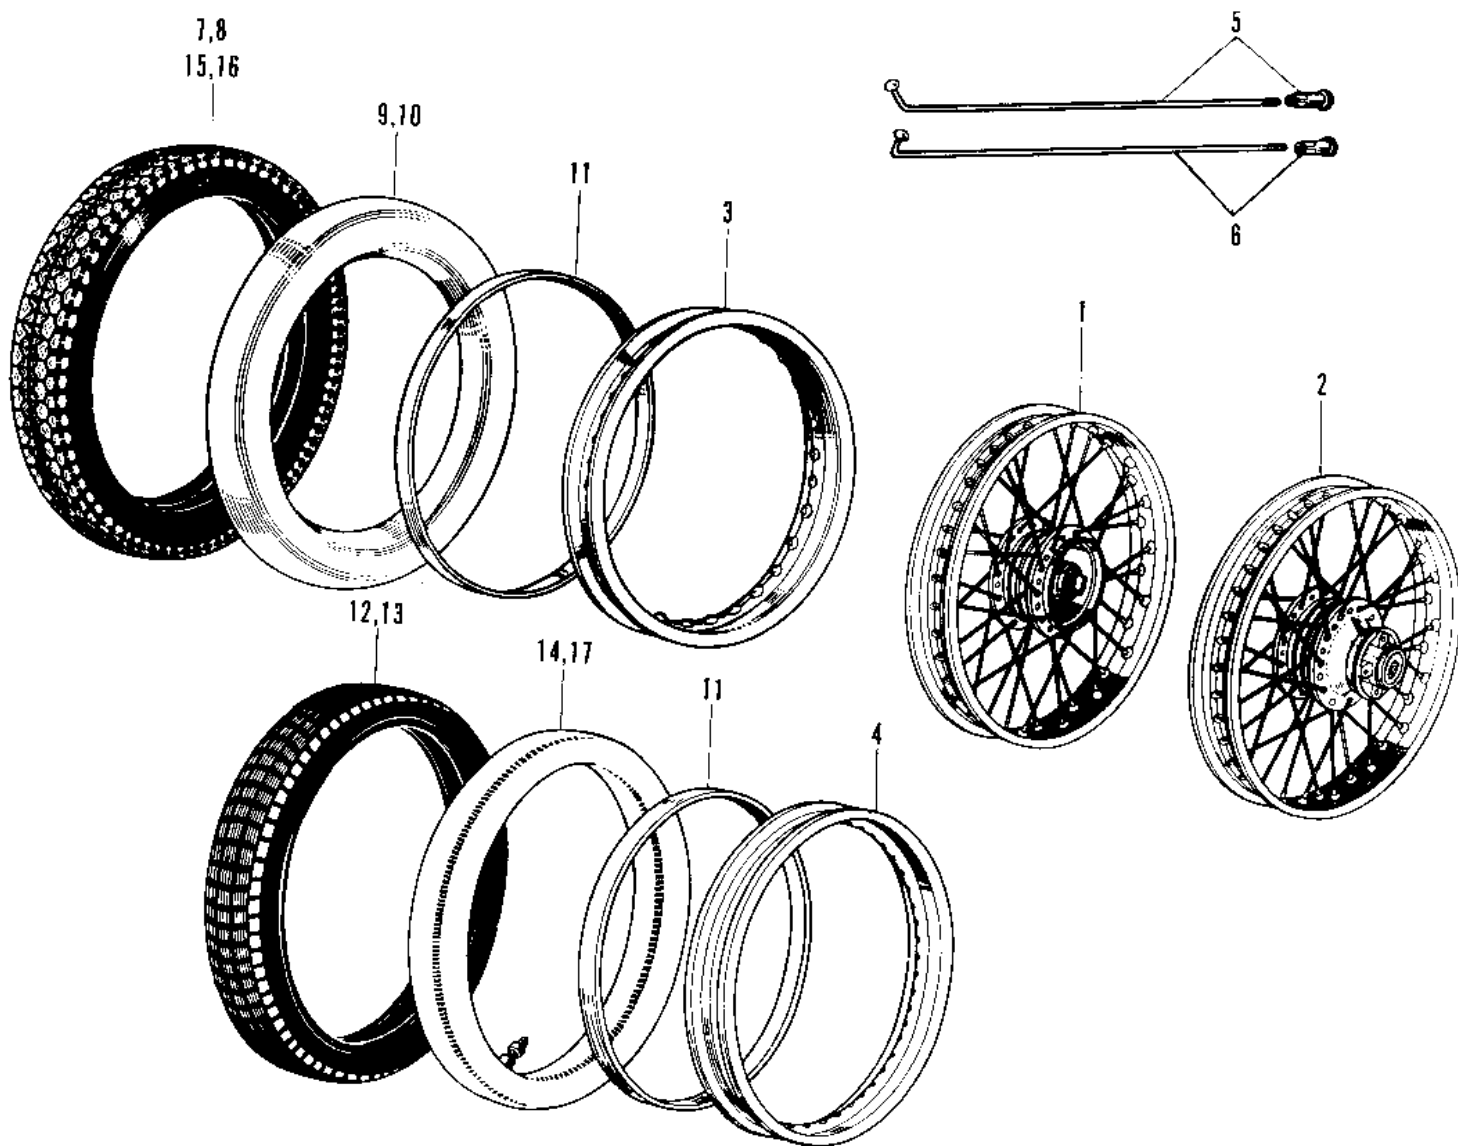

1968 Roadrunner PARTS DIAGRAM

WHEELS/TIRES

1968 Roadrunner PARTS LIST

WHEELS/TIRES

ITEM NAME	PART NUMBER	QUANTITY
WHEEL ASSY,FRONT (Ref # 1)	41074-038	1
WHEEL ASSY REAR (Ref # 2)	42048-001	1
RIM,FR,1.40X18 (Ref # 3)	41025-1165	1
RIM 1.60AX18W (Ref # 4)	41025-011	1
SPOKE-ASY,RR INNER (Ref # 5)	41027-056	1
SPOKE-ASY,RR OUTER (Ref # 6)	41028-056	1
UNAVAILABLE IN PRICE BOOK (Ref # 10)	41022-010	1
BAND RIM (Ref # 11)	41023-001	1
UNAVAILABLE IN PRICE BOOK (Ref # 12)	41017-001	1
TIRE 300-18 Y620 R (Ref # 13)	41019-027	1
UNAVAILABLE IN PRICE BOOK (Ref # 14)	41022-004	1