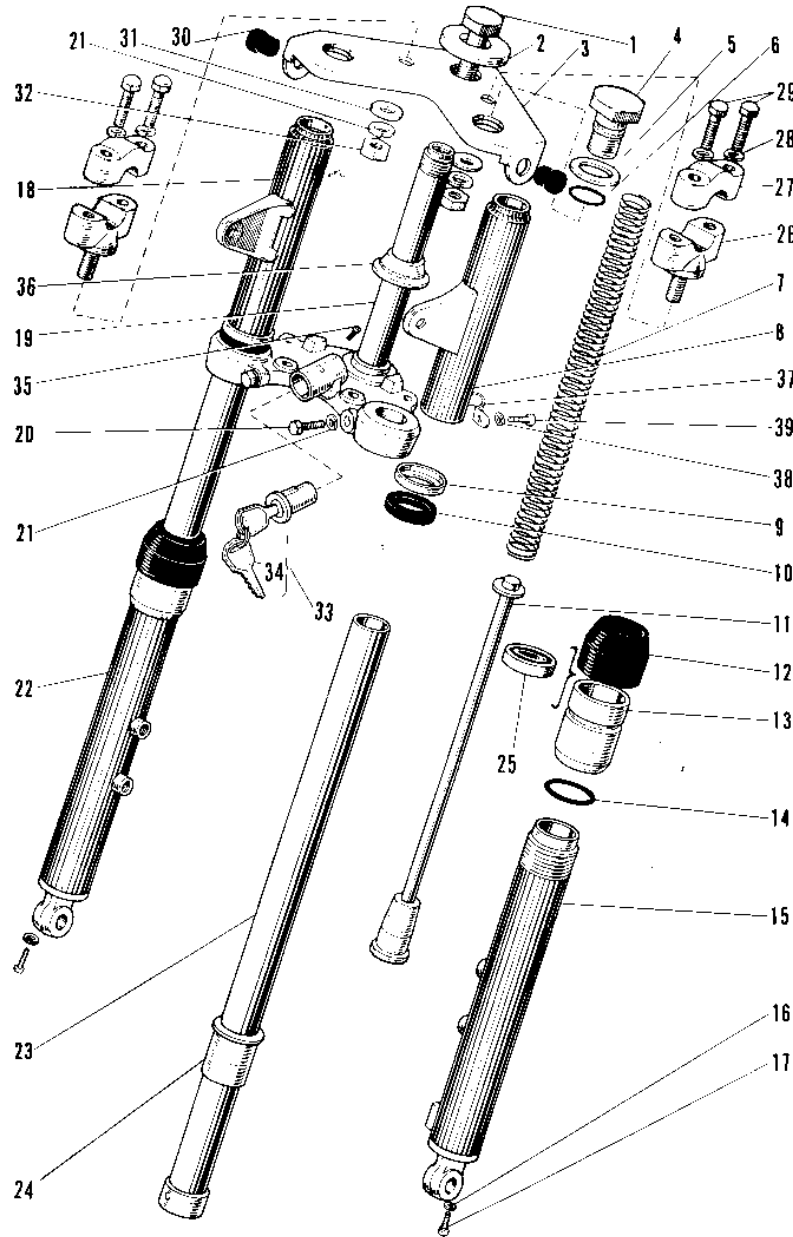

1967 Roadrunner PARTS DIAGRAM

FRONT FORK (69 MODEL)

R

23

7

1967 Roadrunner PARTS LIST

FRONT FORK ('69 MODEL)

ITEM NAME	PART NUMBER	QUANTITY
FRONT FORK ASSY (Ref # 1~25)	44001-026	NA
FORK-FRONT,BLACK (Ref # 1~25)	44001-071-21	1
BOLT STRNG STEM HEAD (Ref # 1)	44041-007	1
WASHER STRNG STEM HD (Ref # 2)	44043-016	1
HEAD STEERING STEM (Ref # 3)	44039-012	1
BOLT FORK TOP (Ref # 4)	44041-016	2
BOLT FORK TOP (Ref # 4)	44041-022	2
WASHER FORK TOP (Ref # 5)	44043-014	2
'O' RING INNER TUBE (Ref # 6)	44046-014	2
SPRING-FORK (Ref # 7)	44026-029	2
SPRING-FORK (Ref # 7)	44026-029	2
COVER L.H FORK (Ref # 8)	44033-012	1
WASHER FORK COVER (Ref # 9)	44043-015	2
GASKET FORK COVER (Ref # 10)	44045-012	2
HOLDER FORK SPRING (Ref # 11)	44028-008	2
DUST SHIELD FORK (Ref # 12)	44010-006	2
NUT FORK OUTER TUBE (Ref # 13)	44007-007	2
'O' RING OUTER TUBE (Ref # 14)	44046-012	2
TUBE,LH,FORK OUTER (Ref # 15)	44005-009	1
GASKET FORK DRAIN PLG (Ref # 16)	44045-002	2
SCREW PAN HEAD 4X8 (Ref # 17)	220B0408	2
SCREW PAN HEAD 4X8 (Ref # 17)	220B0408	2
COVER R.H FORK (Ref # 18)	44034-011	1
STEM STEERING (Ref # 19)	44037-019	1
BOLT HEX HEAD 10X32 (Ref # 20)	113B1032	2
WASHER SPRING 10MM (Ref # 21)	461F1000	4
TUBE,RH,FORK OUTER (Ref # 22)	44006-007	1
TUBE FORK INNER (Ref # 23)	44013-009	2
TUBE-INNER (Ref # 23)	44013-029	2