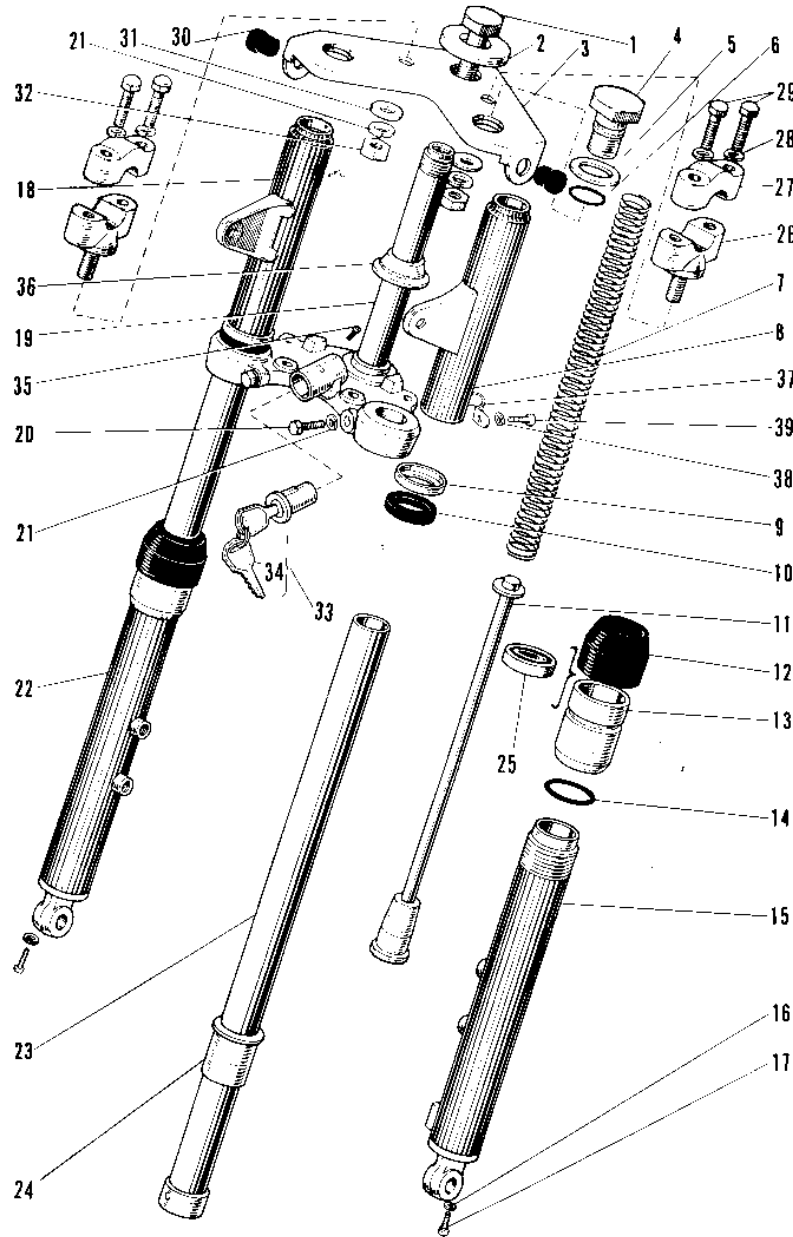

# 1969 Roadrunner PARTS DIAGRAM

FRONT FORK ('69 MODEL)

R

23

7

# 1969 Roadrunner PARTS LIST

FRONT FORK ('69 MODEL)

ITEM NAME	PART NUMBER	QUANTITY
TUBE-INNER (Ref # 23)	44013-029	2
GUIDE FORK INNER TUBE (Ref # 24)	44015-009	2
OIL SEAL (Ref # 25)	92049-1049	2
HOLDER LOWER HANDLEBAR (Ref # 26)	46010-002	2
HOLDER UPPER HANDLEBAR (Ref # 27)	46012-004	2
WASHER SPRING 8MM (Ref # 28)	461F0800	4
BOLT 8X38 (Ref # 29)	92001-1405	4
PLUG RUBBER (Ref # 30)	92074-005	2
WASHER HANDLE HOLDER (Ref # 31)	92022-038	2
NUT,10MM (Ref # 32)	314B1000	2
LOCK ASSY STEERING (Ref # 33)	27016-009	1
KEY SET STRNG NO.281 (Ref # 34)	27018-004-81	1
KEY SET STRNG NO.282 (Ref # 34)	27018-004-82	1
KEY SET STRNG NO.283 (Ref # 34)	27018-004-83	1
KEY SET STRNG NO.284 (Ref # 34)	27018-004-84	1
KEY SET STRNG NO.285 (Ref # 34)	27018-004-85	1
SCREW RIVET (Ref # 35)	92099-001	1
CONE LOWER BEARING (Ref # 36)	92047-004	1
CLAMP CABLE (Ref # 37)	92037-016	1
WASHER SPRING 6MM (Ref # 38)	461F0600	1
SCREW PAN HEAD 6X12 (Ref # 39)	220B0612	1