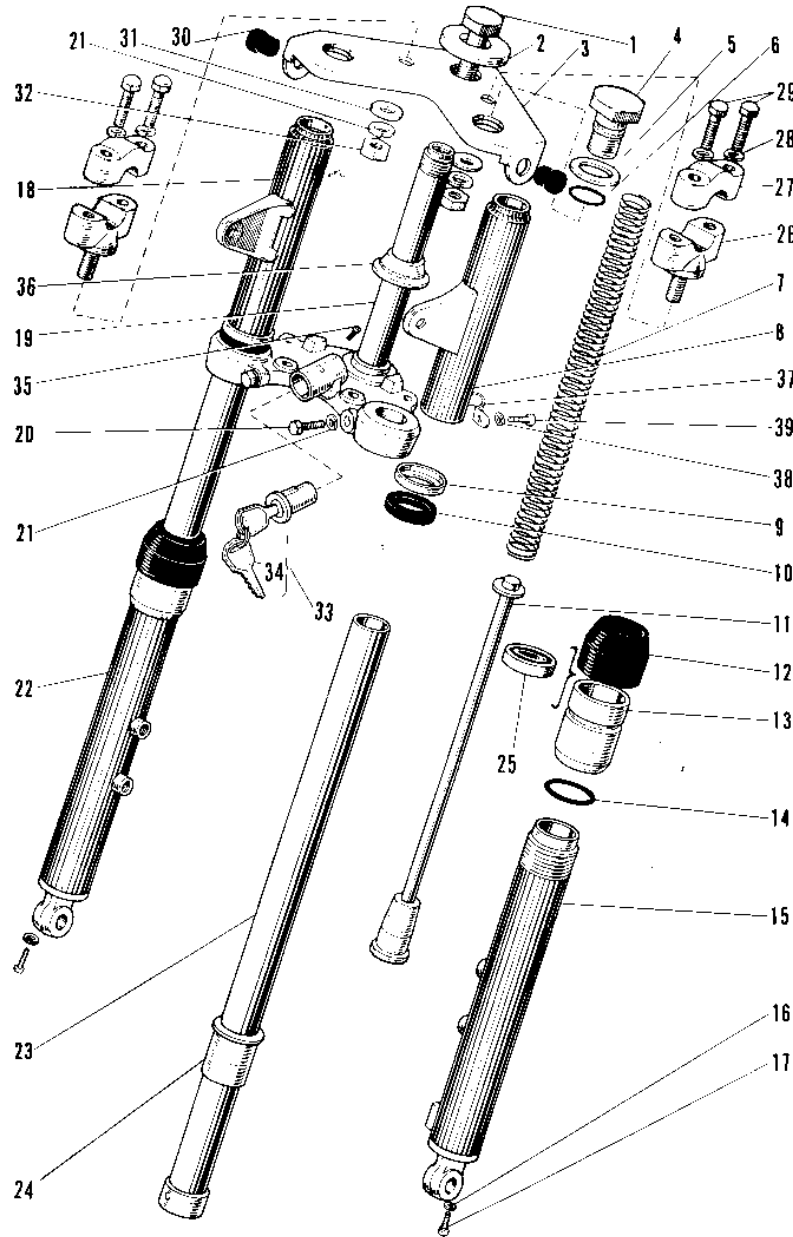

1967 Roadrunner PARTS DIAGRAM

FRONT FORK ('69 MODEL)

R

23

7

1967 Roadrunner PARTS LIST

FRONT FORK ('69 MODEL)

ITEM NAME	PART NUMBER	QUANTITY
FRONT FORK ASSY (Ref # 1~25)	44001-026	1
FORK-FRONT,BLACK (Ref # 1~25)	44001-071-21	1
BOLT STRNG STEM HEAD (Ref # 1)	44041-007	1
WASHER STRNG STEM HD (Ref # 2)	44043-016	1
HEAD STEERING STEM (Ref # 3)	44039-012	1
BOLT FORK TOP (Ref # 4)	44041-016	1
BOLT FORK TOP (Ref # 4)	44041-022	1
WASHER FORK TOP (Ref # 5)	44043-014	1
'O' RING INNER TUBE (Ref # 6)	44046-014	1
SPRING-FORK (Ref # 7)	44026-029	2
COVER L.H FORK (Ref # 8)	44033-012	1
WASHER FORK COVER (Ref # 9)	44043-015	1
GASKET FORK COVER (Ref # 10)	44045-012	1
HOLDER FORK SPRING (Ref # 11)	44028-008	1
DUST SHIELD FORK (Ref # 12)	44010-006	1
NUT FORK OUTER TUBE (Ref # 13)	44007-007	1
'O' RING OUTER TUBE (Ref # 14)	44046-012	1
TUBE,LH,FORK OUTER (Ref # 15)	44005-009	1
GASKET FORK DRAIN PLG (Ref # 16)	44045-002	1
SCREW PAN HEAD 4X8 (Ref # 17)	220B0408	2
COVER R.H FORK (Ref # 18)	44034-011	1
STEM STEERING (Ref # 19)	44037-019	1
BOLT HEX HEAD 10X32 (Ref # 20)	113B1032	1
WASHER SPRING 10MM (Ref # 21)	461F1000	1
TUBE,RH,FORK OUTER (Ref # 22)	44006-007	1
TUBE FORK INNER (Ref # 23)	44013-009	1
TUBE-INNER (Ref # 23)	44013-029	2
GUIDE FORK INNER TUBE (Ref # 24)	44015-009	1
OIL SEAL (Ref # 25)	92049-1049	1