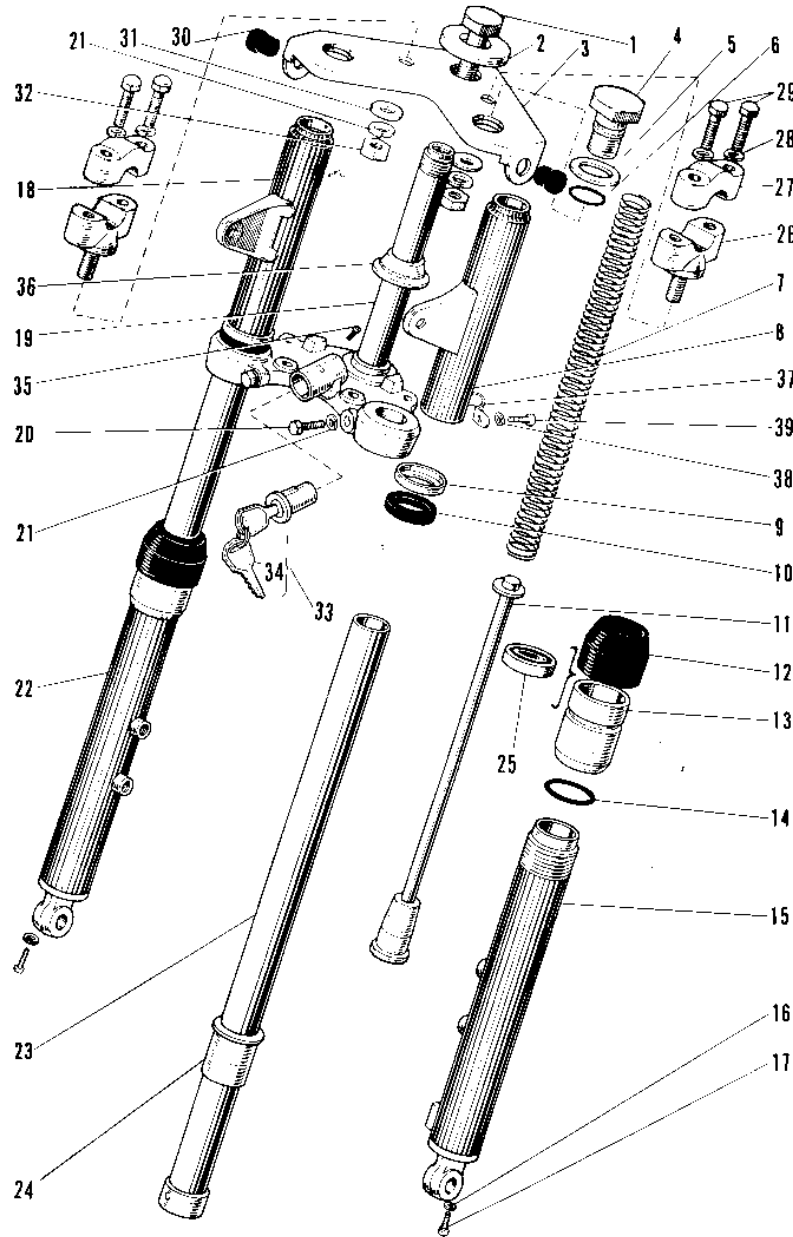

## 1968 Roadrunner PARTS DIAGRAM

FRONT FORK ('69 MODEL)

R

23

7

## 1968 Roadrunner PARTS LIST

FRONT FORK ('69 MODEL)

ITEM NAME	PART NUMBER	QUANTITY
FRONT FORK ASSY (Ref # 1~25)	44001-026	1
FORK-FRONT,BLACK (Ref # 1~25)	44001-071-21	1
BOLT STRNG STEM HEAD (Ref # 1)	44041-007	1
WASHER STRNG STEM HD (Ref # 2)	44043-016	1
HEAD STEERING STEM (Ref # 3)	44039-012	1
BOLT FORK TOP (Ref # 4)	44041-016	1
BOLT FORK TOP (Ref # 4)	44041-022	1
WASHER FORK TOP (Ref # 5)	44043-014	1
'O' RING INNER TUBE (Ref # 6)	44046-014	1
SPRING-FORK (Ref # 7)	44026-029	2
COVER L.H FORK (Ref # 8)	44033-012	1
WASHER FORK COVER (Ref # 9)	44043-015	1
GASKET FORK COVER (Ref # 10)	44045-012	1
HOLDER FORK SPRING (Ref # 11)	44028-008	1
DUST SHIELD FORK (Ref # 12)	44010-006	1
NUT FORK OUTER TUBE (Ref # 13)	44007-007	1
'O' RING OUTER TUBE (Ref # 14)	44046-012	1
TUBE,LH,FORK OUTER (Ref # 15)	44005-009	1
GASKET FORK DRAIN PLG (Ref # 16)	44045-002	1
SCREW PAN HEAD 4X8 (Ref # 17)	220B0408	2
COVER R.H FORK (Ref # 18)	44034-011	1
STEM STEERING (Ref # 19)	44037-019	1
BOLT HEX HEAD 10X32 (Ref # 20)	113B1032	1
WASHER SPRING 10MM (Ref # 21)	461F1000	1
TUBE,RH,FORK OUTER (Ref # 22)	44006-007	1
TUBE FORK INNER (Ref # 23)	44013-009	1
TUBE-INNER (Ref # 23)	44013-029	2
GUIDE FORK INNER TUBE (Ref # 24)	44015-009	1
OIL SEAL (Ref # 25)	92049-1049	1