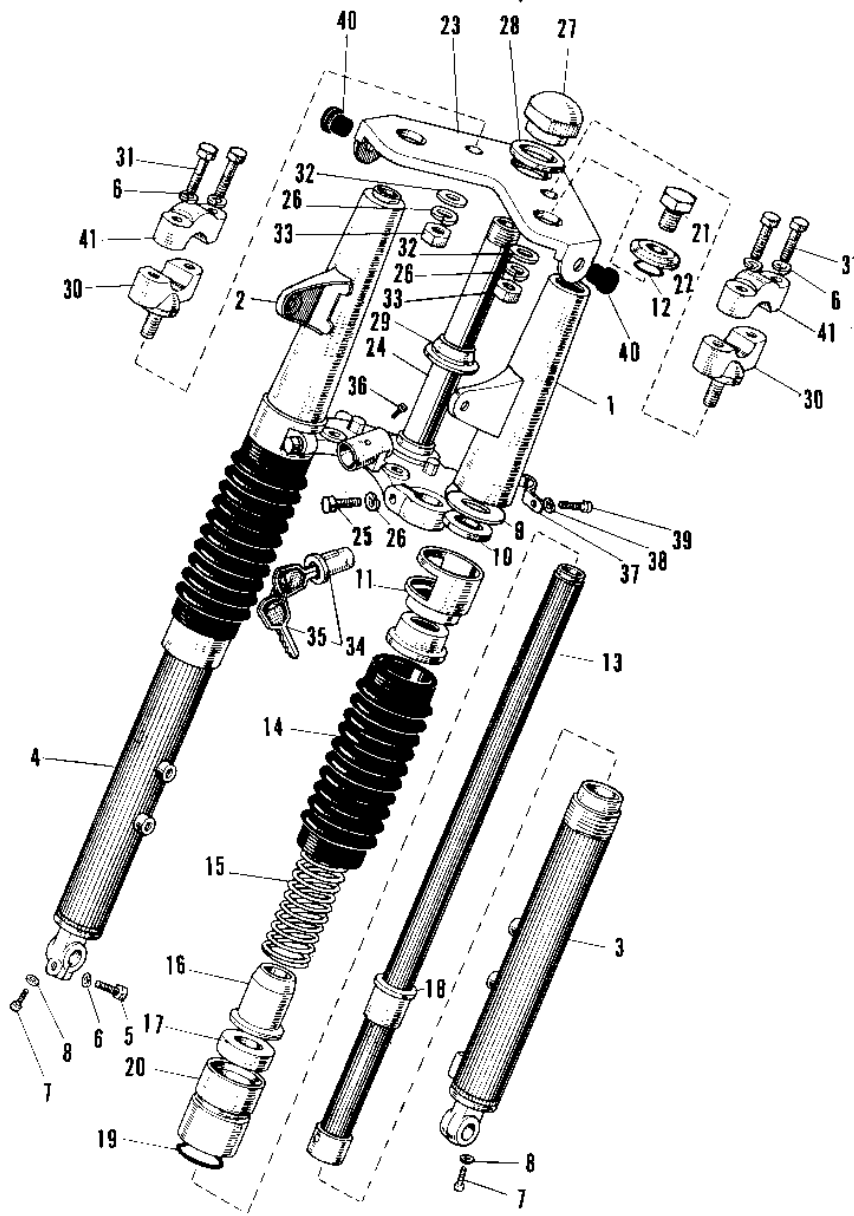

# 1967 Roadrunner PARTS DIAGRAM

FRONT FORK (~'68 MODEL)

F  
-  
1

# 1967 Roadrunner PARTS LIST

## FRONT FORK (~'68 MODEL)

ITEM NAME	PART NUMBER	QUANTITY
FRONT FORK ASSY (Ref # 1~28)	44001-025	1
COVER L.H FORK (Ref # 1)	44033-011	1
COVER R.H FORK (Ref # 2)	44034-010	1
TUBE,LH,FORK OUTER (Ref # 3)	44005-007	1
TUBE,RH,FORK OUTER (Ref # 4)	44006-005	1
BOLT-SMALL-UPSET 8X25 (Ref # 5)	115G0825	1
WASHER SPRING 8MM (Ref # 6)	461F0800	5
SCREW PAN HEAD 4X8 (Ref # 7)	220B0408	2
SCREW PAN HEAD 4X8 (Ref # 7)	220B0408	2
GASKET FORK DRAIN PLG (Ref # 8)	44045-002	2
WASHER (Ref # 9)	44043-009	2
GASKET FORK COV GUIDE (Ref # 10)	44045-007	2
GUIDE FORK COVER (Ref # 11)	44030-001	2
GASKET INNER TUBE UPP (Ref # 12)	44046-002	2
TUBE FORK INNER (Ref # 13)	44013-008	2
COVER FORK SPRING (Ref # 14)	44027-001	2
SPRING FORK (Ref # 15)	44026-008	2
DUST SHIELD FORK (Ref # 16)	44010-015	2
OIL SEAL,FORK (Ref # 17)	44009-021	2
GUIDE FORK INNER TUBE (Ref # 18)	44015-003	2
'O' RING INN TB GUIDE (Ref # 19)	44046-003	2
NUT FORK OUTER TUBE (Ref # 20)	44007-004	2
BOLT FORK FIT 10MM (Ref # 21)	44041-003	2
WASHER FORK FITTING (Ref # 22)	44043-006	2
HEAD STEERING STEM (Ref # 23)	44039-009	1
STEM STEERING (Ref # 24)	44037-012	1
BOLT-UPSET,10X30 (Ref # 25)	112G1030	2
WASHER SPRING 10MM (Ref # 26)	461F1000	4
NUT STEERING STEM (Ref # 27)	44042-001	1

# 1967 Roadrunner PARTS LIST

FRONT FORK (~'68 MODEL)

ITEM NAME	PART NUMBER	QUANTITY
WASHER STEERING STEM (Ref # 28)	44043-008	1
CONE LOWER BEARING (Ref # 29)	92047-004	1
HOLDER LOWER HANDLEBAR (Ref # 30)	46010-002	2
BOLT 8X38 (Ref # 31)	92001-1405	4
WASHER HANDLE HOLDER (Ref # 32)	92022-038	2
NUT,10MM (Ref # 33)	314B1000	2
LOCK ASSY STEERING (Ref # 34)	27016-009	1
SCREW RIVET (Ref # 36)	92099-001	1
CLAMP CABLE (Ref # 37)	92037-016	1
WASHER SPRING 6MM (Ref # 38)	461F0600	1
SCREW PAN HEAD 6X12 (Ref # 39)	220B0612	1
PLUG RUBBER (Ref # 40)	92074-005	2
HOLDER UPPER HANDLEBAR (Ref # 41)	46012-004	2