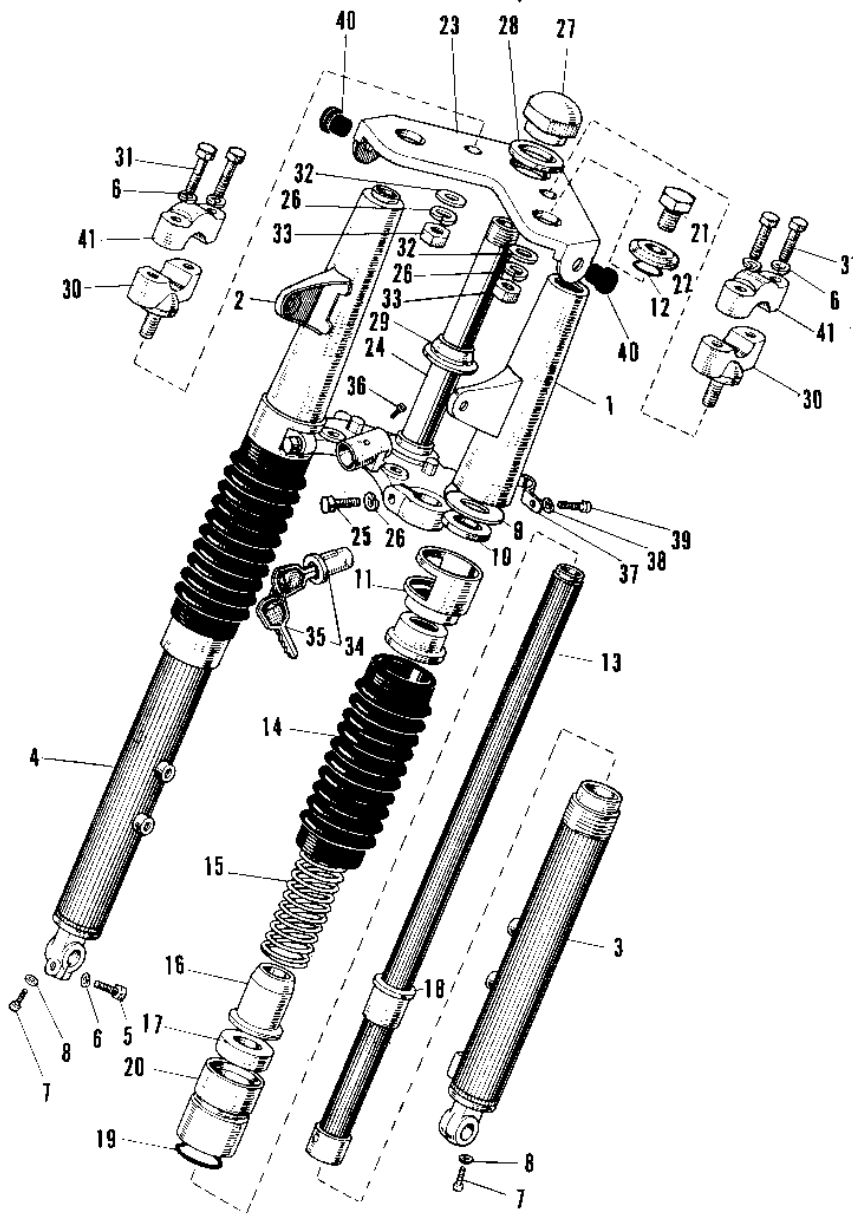

1967 Roadrunner PARTS DIAGRAM

FRONT FORK (~'68 MODEL)

F
-
1

1967 Roadrunner PARTS LIST

FRONT FORK (~'68 MODEL)

ITEM NAME	PART NUMBER	QUANTITY
FRONT FORK ASSY (Ref # 1~28)	44001-025	1
COVER L.H FORK (Ref # 1)	44033-011	1
COVER R.H FORK (Ref # 2)	44034-010	1
TUBE,LH,FORK OUTER (Ref # 3)	44005-007	1
TUBE,RH,FORK OUTER (Ref # 4)	44006-005	1
BOLT-SMALL-UPSET 8X25 (Ref # 5)	115G0825	1
WASHER SPRING 8MM (Ref # 6)	461F0800	5
SCREW PAN HEAD 4X8 (Ref # 7)	220B0408	2
SCREW PAN HEAD 4X8 (Ref # 7)	220B0408	2
GASKET FORK DRAIN PLG (Ref # 8)	44045-002	2
WASHER (Ref # 9)	44043-009	2
GASKET FORK COV GUIDE (Ref # 10)	44045-007	2
GUIDE FORK COVER (Ref # 11)	44030-001	2
GASKET INNER TUBE UPP (Ref # 12)	44046-002	2
TUBE FORK INNER (Ref # 13)	44013-008	2
COVER FORK SPRING (Ref # 14)	44027-001	2
SPRING FORK (Ref # 15)	44026-008	2
DUST SHIELD FORK (Ref # 16)	44010-015	2
OIL SEAL,FORK (Ref # 17)	44009-021	2
GUIDE FORK INNER TUBE (Ref # 18)	44015-003	2
'O' RING INN TB GUIDE (Ref # 19)	44046-003	2
NUT FORK OUTER TUBE (Ref # 20)	44007-004	2
BOLT FORK FIT 10MM (Ref # 21)	44041-003	2
WASHER FORK FITTING (Ref # 22)	44043-006	2
HEAD STEERING STEM (Ref # 23)	44039-009	1
STEM STEERING (Ref # 24)	44037-012	1
BOLT-UPSET,10X30 (Ref # 25)	112G1030	2
WASHER SPRING 10MM (Ref # 26)	461F1000	4
NUT STEERING STEM (Ref # 27)	44042-001	1

1967 Roadrunner PARTS LIST

FRONT FORK (~'68 MODEL)

ITEM NAME	PART NUMBER	QUANTITY
WASHER STEERING STEM (Ref # 28)	44043-008	1
CONE LOWER BEARING (Ref # 29)	92047-004	1
HOLDER LOWER HANDLEBAR (Ref # 30)	46010-002	2
BOLT 8X38 (Ref # 31)	92001-1405	4
WASHER HANDLE HOLDER (Ref # 32)	92022-038	2
NUT,10MM (Ref # 33)	314B1000	2
LOCK ASSY STEERING (Ref # 34)	27016-009	1
SCREW RIVET (Ref # 36)	92099-001	1
CLAMP CABLE (Ref # 37)	92037-016	1
WASHER SPRING 6MM (Ref # 38)	461F0600	1
SCREW PAN HEAD 6X12 (Ref # 39)	220B0612	1
PLUG RUBBER (Ref # 40)	92074-005	2
HOLDER UPPER HANDLEBAR (Ref # 41)	46012-004	2