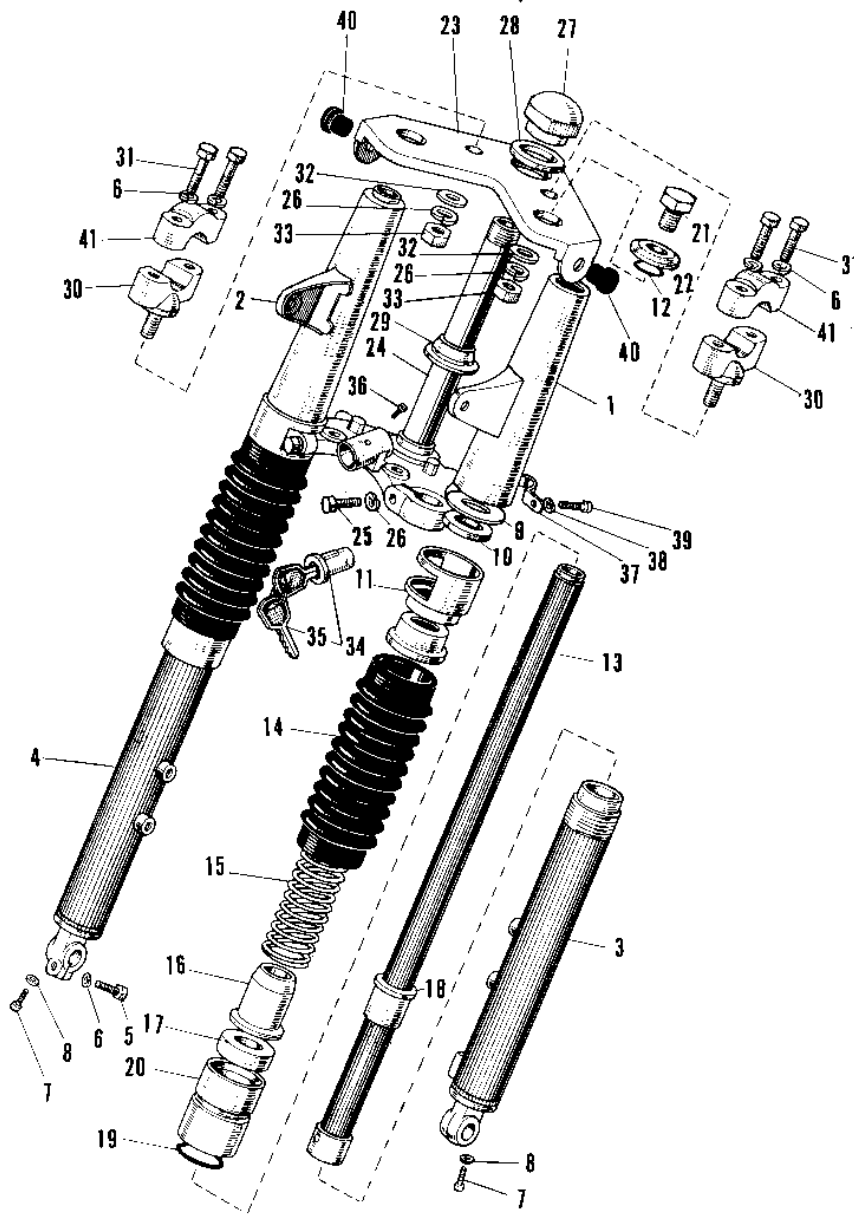

1968 Roadrunner PARTS DIAGRAM

FRONT FORK (~'68 MODEL)

F
-
1

1968 Roadrunner PARTS LIST

FRONT FORK (~'68 MODEL)

ITEM NAME	PART NUMBER	QUANTITY
FRONT FORK ASSY (Ref # 1~28)	44001-025	1
COVER L.H FORK (Ref # 1)	44033-011	1
COVER R.H FORK (Ref # 2)	44034-010	1
TUBE,LH,FORK OUTER (Ref # 3)	44005-007	1
TUBE,RH,FORK OUTER (Ref # 4)	44006-005	1
BOLT-SMALL-UPSET 8X25 (Ref # 5)	115G0825	1
WASHER SPRING 8MM (Ref # 6)	461F0800	1
SCREW PAN HEAD 4X8 (Ref # 7)	220B0408	2
GASKET FORK DRAIN PLG (Ref # 8)	44045-002	1
WASHER (Ref # 9)	44043-009	1
GASKET FORK COV GUIDE (Ref # 10)	44045-007	1
GUIDE FORK COVER (Ref # 11)	44030-001	1
GASKET INNER TUBE UPP (Ref # 12)	44046-002	1
TUBE FORK INNER (Ref # 13)	44013-008	1
COVER FORK SPRING (Ref # 14)	44027-001	1
SPRING FORK (Ref # 15)	44026-008	1
DUST SHIELD FORK (Ref # 16)	44010-015	1
OIL SEAL,FORK (Ref # 17)	44009-021	1
GUIDE FORK INNER TUBE (Ref # 18)	44015-003	1
'O' RING INN TB GUIDE (Ref # 19)	44046-003	1
NUT FORK OUTER TUBE (Ref # 20)	44007-004	1
BOLT FORK FIT 10MM (Ref # 21)	44041-003	1
WASHER FORK FITTING (Ref # 22)	44043-006	1
HEAD STEERING STEM (Ref # 23)	44039-009	1
STEM STEERING (Ref # 24)	44037-012	1
BOLT-UPSET,10X30 (Ref # 25)	112G1030	1
WASHER SPRING 10MM (Ref # 26)	461F1000	1
NUT STEERING STEM (Ref # 27)	44042-001	1
WASHER STEERING STEM (Ref # 28)	44043-008	1

1968 Roadrunner PARTS LIST

FRONT FORK (~'68 MODEL)

ITEM NAME	PART NUMBER	QUANTITY
CONE LOWER BEARING (Ref # 29)	92047-004	1
HOLDER LOWER HANDLEBAR (Ref # 30)	46010-002	1
BOLT 8X38 (Ref # 31)	92001-1405	1
WASHER HANDLE HOLDER (Ref # 32)	92022-038	1
NUT,10MM (Ref # 33)	314B1000	1
LOCK ASSY STEERING (Ref # 34)	27016-009	1
SCREW RIVET (Ref # 36)	92099-001	1
CLAMP CABLE (Ref # 37)	92037-016	1
WASHER SPRING 6MM (Ref # 38)	461F0600	1
SCREW PAN HEAD 6X12 (Ref # 39)	220B0612	1
PLUG RUBBER (Ref # 40)	92074-005	1
HOLDER UPPER HANDLEBAR (Ref # 41)	46012-004	1