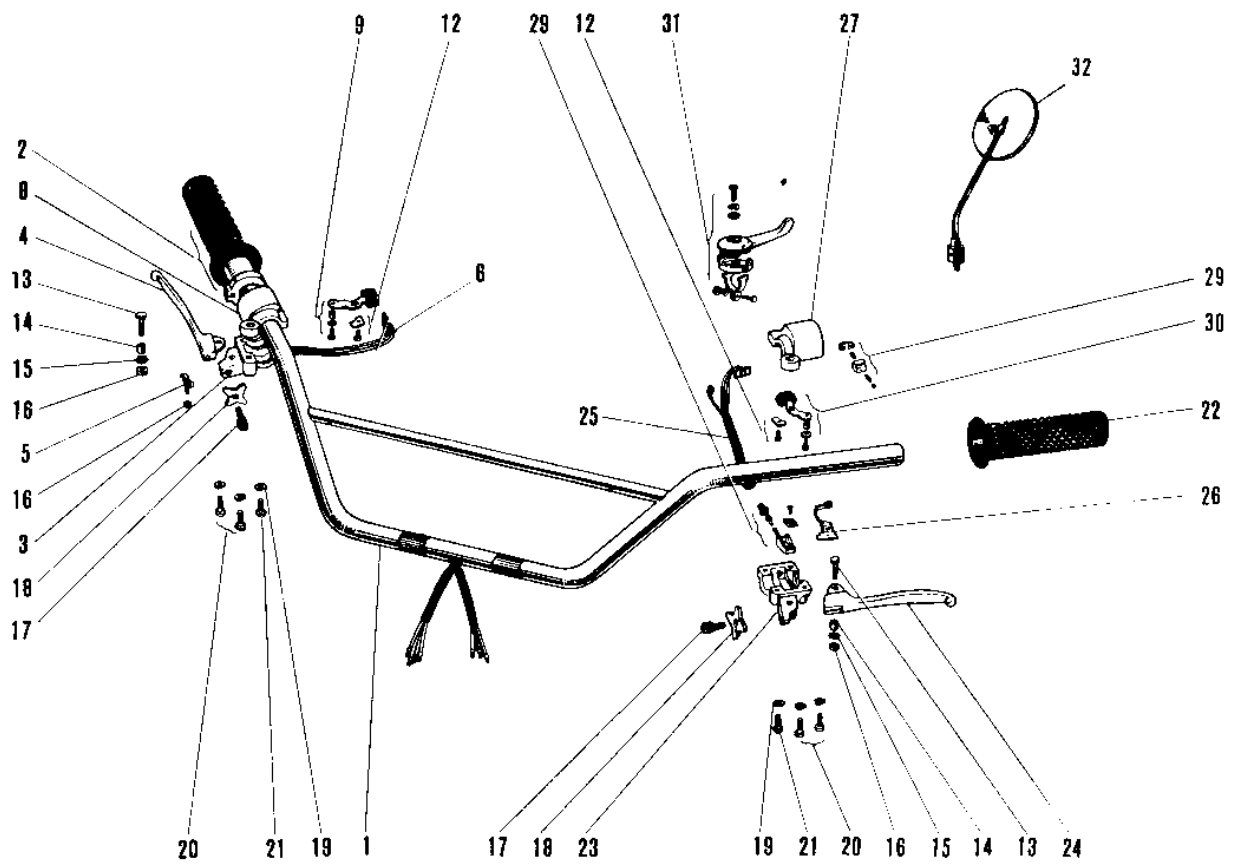

1968 Roadrunner PARTS DIAGRAM

HANDLEBAR

1968 Roadrunner PARTS LIST

HANDLEBAR

ITEM NAME	PART NUMBER	QUANTITY
HANDLEBAR (Ref # 1)	46004-006	1
GRIP-ASSY,RH (Ref # 2~21)	46017-1071	1
GRIP ASSY THROTTLE (Ref # 2)	46019-005	1
CASE R.H SWITCH LOWER (Ref # 3)	46022-012	1
LEVER FRONT BRAKE (Ref # 4)	46058-004	1
SPRING THROTTLE GRIP (Ref # 5)	46024-001	1
SPRING THROTTLE GRIP (Ref # 5)	46024-002	1
WIRING HARNESS R.H SW (Ref # 6)	46032-010	1
GRIP-ASSY,RH (Ref # 8)	46017-1071	1
KNOB ASSY R.H SWITCH (Ref # 9)	46043-002	1
SLIDE BLOCK AY R.H SW (Ref # 11)	46045-004	1
HOLDER WIRING HARNESS (Ref # 12)	46085-012	2
BOLT HEX HEAD 5X20 (Ref # 13)	92007-018	2
BOLT HEX HEAD 5X20 (Ref # 13)	92007-020	2
COLLAR LEVER (Ref # 14)	46059-005	2
COLLAR LEVER (Ref # 14)	46059-011	2
WASHER LOCK 5MM (Ref # 15)	464H0500	2
NUT 5MM (Ref # 16)	312B0500	2
NUT 5MM (Ref # 16)	312B0500	2
SCREW,CABLE ADJUST (Ref # 17)	46055-010	2
NUT LOCK ADJUST SCREW (Ref # 18)	46056-001	2
WASHER SPRING 5MM (Ref # 19)	461F0500	6
SCREW PAN HEAD 5X20 (Ref # 20)	220B0520	4
SCREW PAN HEAD 5X20 (Ref # 20)	220B0520	4
SCREW PAN HEAD 5X16 (Ref # 21)	220B0516	2
SCREW PAN HEAD 5X16 (Ref # 21)	220B0516A	2
GRIP ASSY L.H (Ref # 21~30)	46074-017	1
RUBBER L.H GRIP (Ref # 22)	46075-007	1
CASE L.H SWITCH LOWER (Ref # 23)	46077-008	1

1968 Roadrunner PARTS LIST

HANDLEBAR

ITEM NAME	PART NUMBER	QUANTITY
LEVER-CLUTCH (Ref # 24)	46092-015	1
WIRING HARNESS L.H SW (Ref # 25)	46082-009	1
HOLDER L.H SWITCH (Ref # 26)	46085-008	1
CASE L.H SWITCH UPPER (Ref # 27)	46086-007	1
KNOB ASSY L.H SWITCH (Ref # 28)	46088-001	1
SWITCH ASSY LH BUTTON (Ref # 29)	46078-003	1
SLIDE BLOCK AY L.H SW (Ref # 30)	46089-002	1
LEVER ASSY,STARTER (Ref # 31)	46109-012	1
REAR VIEW MIRROR LH (Ref # 32)	56003-016	1