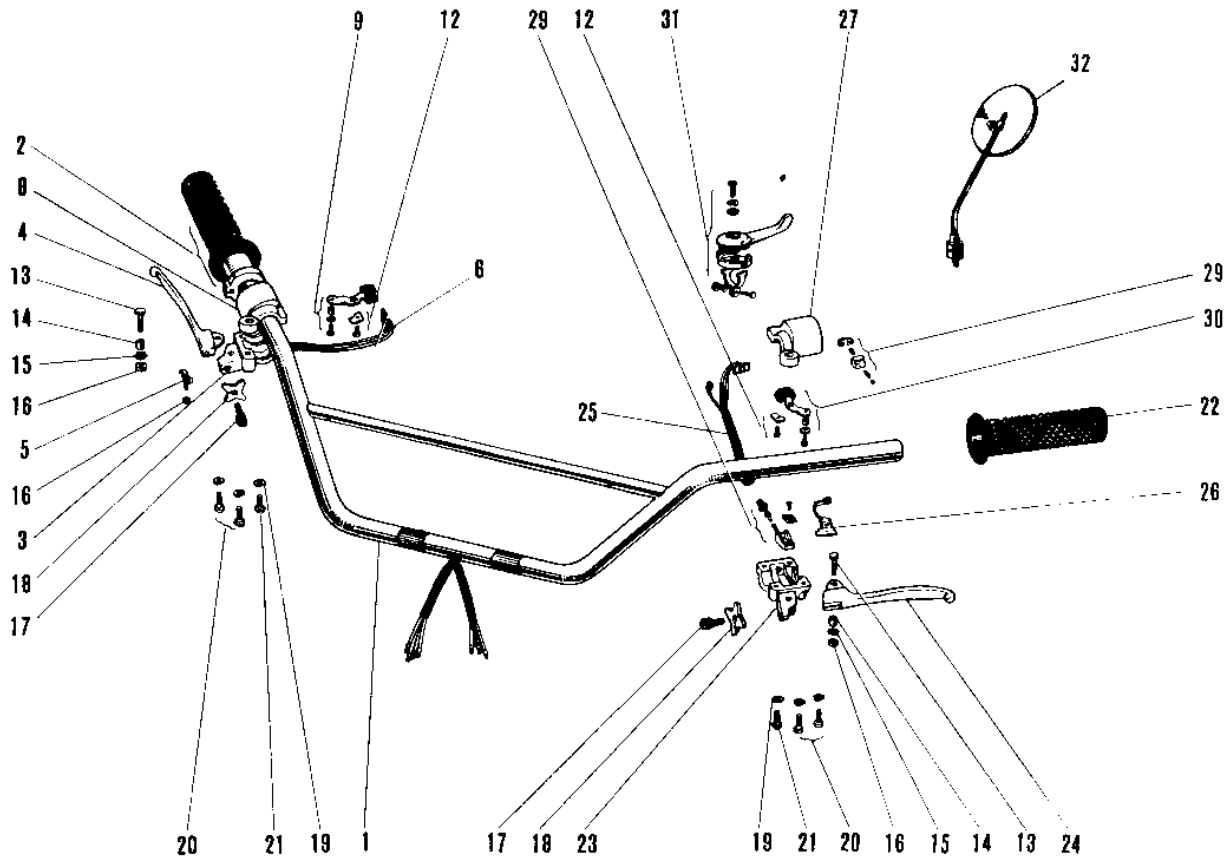

1967 Roadrunner PARTS DIAGRAM

HANDLEBAR

1967 Roadrunner PARTS LIST

HANDLEBAR

ITEM NAME	PART NUMBER	QUANTITY
HANDLEBAR (Ref # 1)	46004-006	1
GRIP-ASSY,RH (Ref # 2~21)	46017-1071	2
GRIP ASSY THROTTLE (Ref # 2)	46019-005	1
CASE R.H SWITCH LOWER (Ref # 3)	46022-012	1
LEVER FRONT BRAKE (Ref # 4)	46058-004	1
SPRING THROTTLE GRIP (Ref # 5)	46024-001	1
SPRING THROTTLE GRIP (Ref # 5)	46024-002	1
WIRING HARNESS R.H SW (Ref # 6)	46032-010	1
KNOB ASSY R.H SWITCH (Ref # 9)	46043-002	1
SLIDE BLOCK AY R.H SW (Ref # 11)	46045-004	1
HOLDER WIRING HARNESS (Ref # 12)	46085-012	1
BOLT HEX HEAD 5X20 (Ref # 13)	92007-018	1
BOLT HEX HEAD 5X20 (Ref # 13)	92007-020	1
COLLAR LEVER (Ref # 14)	46059-005	1
COLLAR LEVER (Ref # 14)	46059-011	1
WASHER LOCK 5MM (Ref # 15)	464H0500	1
NUT 5MM (Ref # 16)	312B0500	2
SCREW,CABLE ADJUST (Ref # 17)	46055-010	1
NUT LOCK ADJUST SCREW (Ref # 18)	46056-001	1
WASHER SPRING 5MM (Ref # 19)	461F0500	1
SCREW PAN HEAD 5X20 (Ref # 20)	220B0520	2
SCREW PAN HEAD 5X16 (Ref # 21)	220B0516	1
SCREW PAN HEAD 5X16 (Ref # 21)	220B0516A	1
GRIP ASSY L.H (Ref # 21~30)	46074-017	1
RUBBER L.H GRIP (Ref # 22)	46075-007	1
CASE L.H SWITCH LOWER (Ref # 23)	46077-008	1
LEVER-CLUTCH (Ref # 24)	46092-015	1
WIRING HARNESS L.H SW (Ref # 25)	46082-009	1
HOLDER L.H SWITCH (Ref # 26)	46085-008	1

1967 Roadrunner PARTS LIST

HANDLEBAR

ITEM NAME	PART NUMBER	QUANTITY
CASE L.H SWITCH UPPER (Ref # 27)	46086-007	1
KNOB ASSY L.H SWITCH (Ref # 28)	46088-001	1
SWITCH ASSY LH BUTTON (Ref # 29)	46078-003	1
SLIDE BLOCK AY L.H SW (Ref # 30)	46089-002	1
LEVER ASSY,STARTER (Ref # 31)	46109-012	1
REAR VIEW MIRROR LH (Ref # 32)	56003-016	1