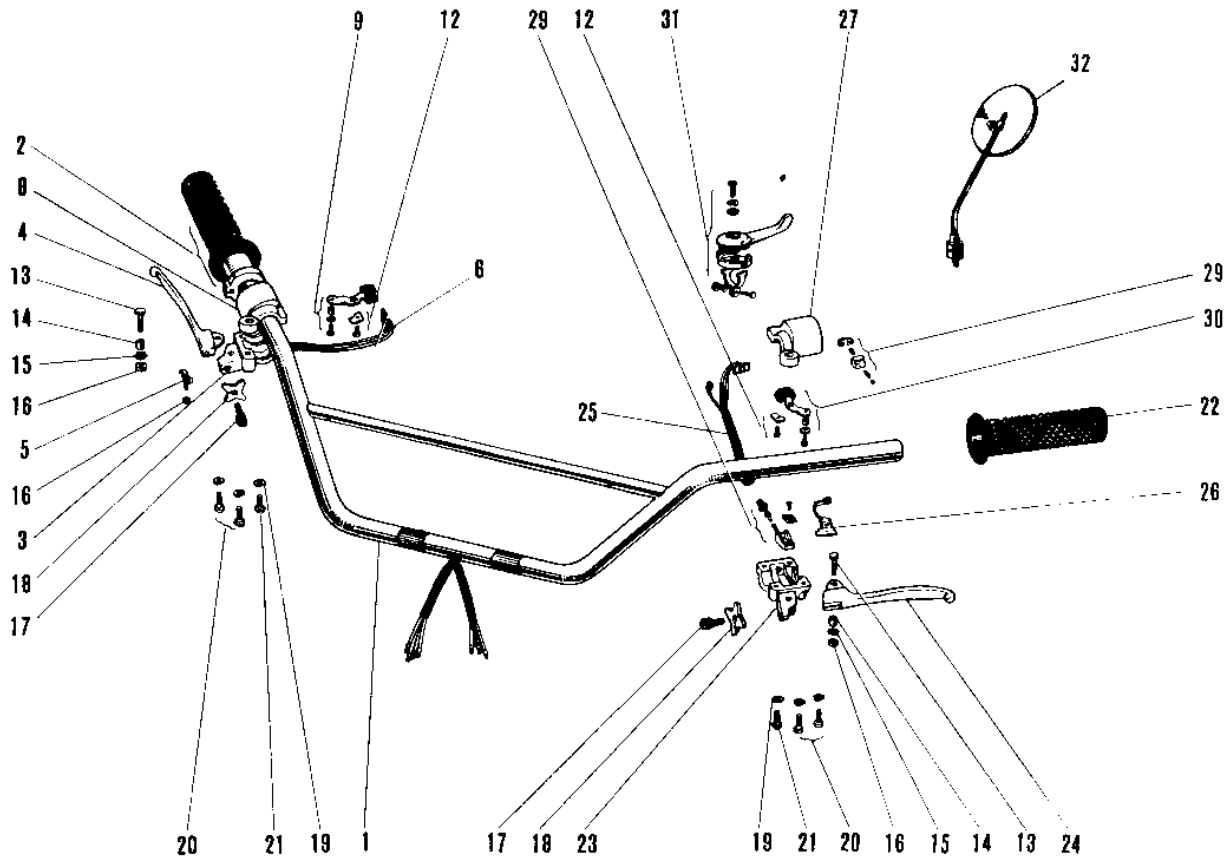

## 1968 Roadrunner PARTS DIAGRAM

HANDLEBAR

## 1968 Roadrunner PARTS LIST

### HANDLEBAR

ITEM NAME	PART NUMBER	QUANTITY
HANDLEBAR (Ref # 1)	46004-006	1
GRIP-ASSY,RH (Ref # 2~21)	46017-1071	2
GRIP ASSY THROTTLE (Ref # 2)	46019-005	1
CASE R.H SWITCH LOWER (Ref # 3)	46022-012	1
LEVER FRONT BRAKE (Ref # 4)	46058-004	1
SPRING THROTTLE GRIP (Ref # 5)	46024-001	1
SPRING THROTTLE GRIP (Ref # 5)	46024-002	1
WIRING HARNESS R.H SW (Ref # 6)	46032-010	1
KNOB ASSY R.H SWITCH (Ref # 9)	46043-002	1
SLIDE BLOCK AY R.H SW (Ref # 11)	46045-004	1
HOLDER WIRING HARNESS (Ref # 12)	46085-012	1
BOLT HEX HEAD 5X20 (Ref # 13)	92007-018	1
BOLT HEX HEAD 5X20 (Ref # 13)	92007-020	1
COLLAR LEVER (Ref # 14)	46059-005	1
COLLAR LEVER (Ref # 14)	46059-011	1
WASHER LOCK 5MM (Ref # 15)	464H0500	1
NUT 5MM (Ref # 16)	312B0500	2
SCREW,CABLE ADJUST (Ref # 17)	46055-010	1
NUT LOCK ADJUST SCREW (Ref # 18)	46056-001	1
WASHER SPRING 5MM (Ref # 19)	461F0500	1
SCREW PAN HEAD 5X20 (Ref # 20)	220B0520	2
SCREW PAN HEAD 5X16 (Ref # 21)	220B0516	1
SCREW PAN HEAD 5X16 (Ref # 21)	220B0516A	1
GRIP ASSY L.H (Ref # 21~30)	46074-017	1
RUBBER L.H GRIP (Ref # 22)	46075-007	1
CASE L.H SWITCH LOWER (Ref # 23)	46077-008	1
LEVER-CLUTCH (Ref # 24)	46092-015	1
WIRING HARNESS L.H SW (Ref # 25)	46082-009	1
HOLDER L.H SWITCH (Ref # 26)	46085-008	1