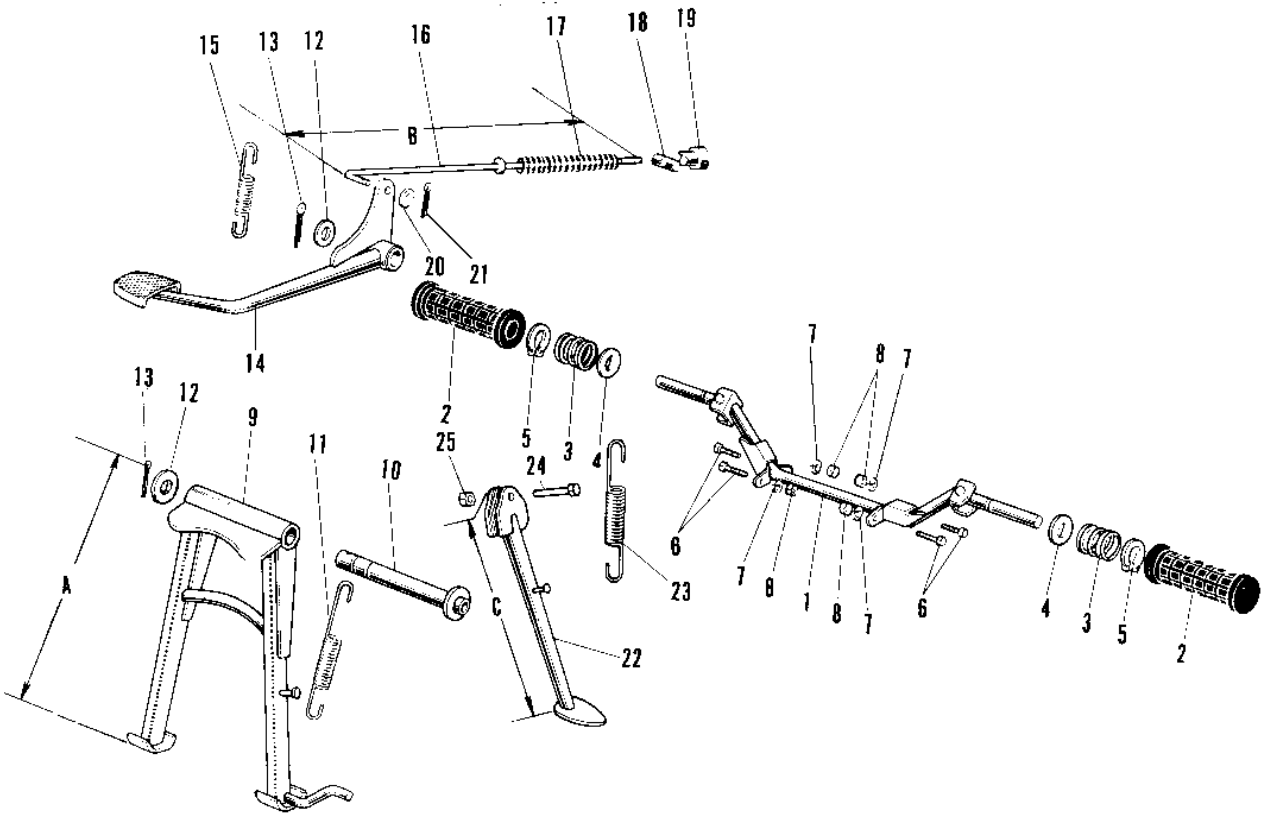

1969 Roadrunner PARTS DIAGRAM

FOOTRESTS/STANDS/BRAKE PEDAL

F
—

1

1969 Roadrunner PARTS LIST

FOOTRESTS/STANDS/BRAKE PEDAL

ITEM NAME	PART NUMBER	QUANTITY
BAR FOOTREST (Ref # 1)	34002-017	1
BAR FOOTREST (Ref # 1)	34002-026	1
RUBBER FOOTREST (Ref # 2)	92076-006	2
SPRING FOOTREST PEG (Ref # 3)	34006-002	2
WASHER FOLDING PEG (Ref # 4)	92022-049	2
CIRCLIP 16MM (Ref # 5)	480J1600	2
BOLT-SMALL-UPSET,8X16 (Ref # 6)	115G0816	4
WASHER SPRING 8MM (Ref # 7)	461F0800	4
NUT,8MM (Ref # 8)	311B0800	4
STAND-MAIN (Ref # 9)	34011-009	1
STAND-MAIN (Ref # 9)	34011-010	1
SHAFT MAIN STAND (Ref # 10)	34019-005	1
SPRING MAIN STAND (Ref # 11)	34023-005	1
WASHER BRAKE PEDAL (Ref # 12)	92022-085	2
PIN COTTER 3.0X30 (Ref # 13)	550D3030	2
PEDAL BRAKE (Ref # 14)	43001-013	1
SPRING BRAKE PEDAL (Ref # 15)	43005-005	1
BRAKE ROD ASSY (Ref # 16~20)	43010-5003	1
ROD ASSY BRAKE (Ref # 16~20)	43010-007	1
SPRING,BRAKE ROD (Ref # 17)	43012-001	1
PIN BRAKE (Ref # 18)	92043-039	1
NUT BRAKE ROD ADJUST (Ref # 19)	92015-002	1
NUT-BRAKE ROD ADJUST (Ref # 19)	92015-042	1
WASHER PLAIN 5MM (Ref # 20)	410B0500	1
WASHER PLAIN 6MM (Ref # 20)	410B0600	1
PIN COTTER 2.0X15 (Ref # 21)	550D2015	1
STAND SIDE (Ref # 22)	34024-011	1
STAND SIDE (Ref # 22)	34024-012	1
SPRING,SIDE STAND (Ref # 23)	34025-001	1

1969 Roadrunner PARTS LIST

FOOTRESTS/STANDS/BRAKE PEDAL

ITEM NAME	PART NUMBER	QUANTITY
BOLT,HEX HEAD,10X25 (Ref # 24)	113G1025	1
NUT 10MM (Ref # 25)	315B1000	1