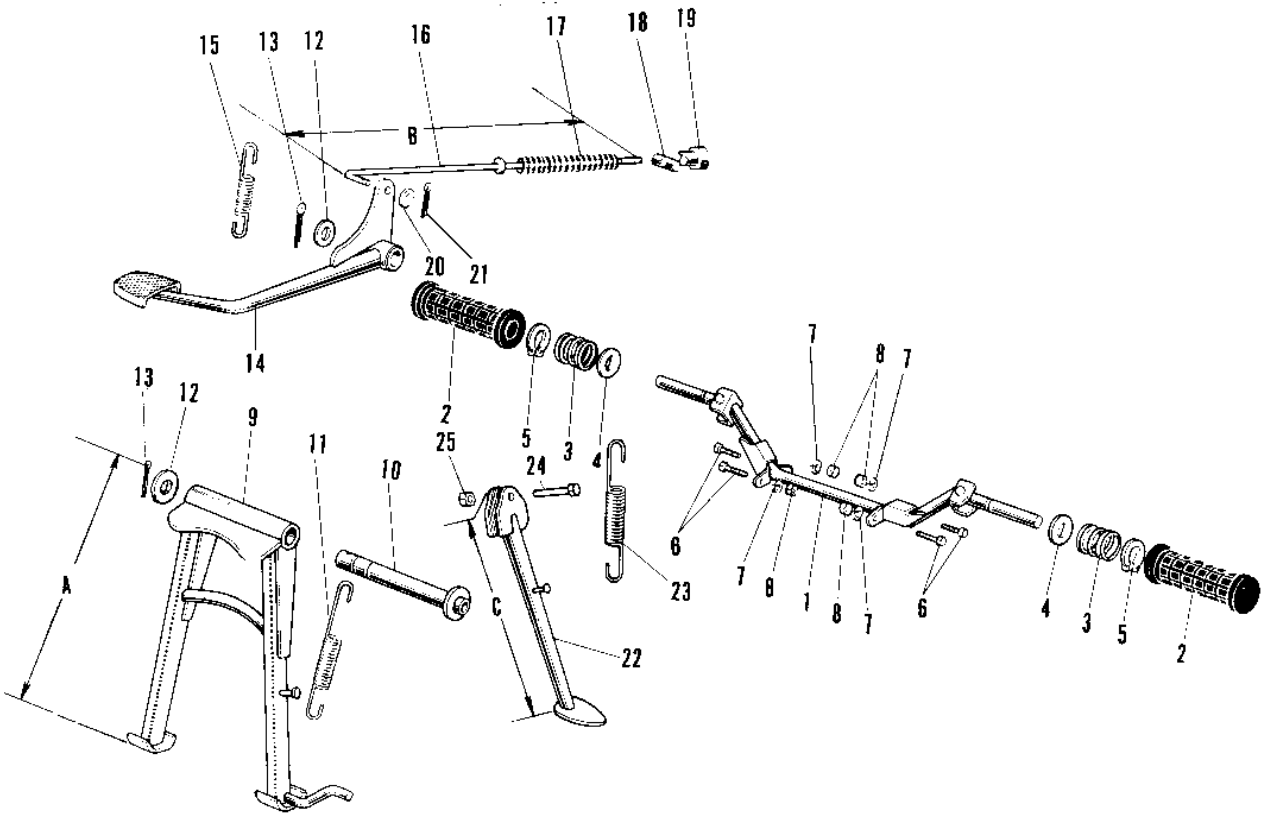

# 1969 Roadrunner PARTS DIAGRAM

FOOTRESTS/STANDS/BRAKE PEDAL

F  
—

1

# 1969 Roadrunner PARTS LIST

## FOOTRESTS/STANDS/BRAKE PEDAL

ITEM NAME	PART NUMBER	QUANTITY
BAR FOOTREST (Ref # 1)	34002-017	1
BAR FOOTREST (Ref # 1)	34002-026	1
RUBBER FOOTREST (Ref # 2)	92076-006	2
SPRING FOOTREST PEG (Ref # 3)	34006-002	2
WASHER FOLDING PEG (Ref # 4)	92022-049	2
CIRCLIP 16MM (Ref # 5)	480J1600	2
BOLT-SMALL-UPSET,8X16 (Ref # 6)	115G0816	4
WASHER SPRING 8MM (Ref # 7)	461F0800	4
NUT,8MM (Ref # 8)	311B0800	4
STAND-MAIN (Ref # 9)	34011-009	1
STAND-MAIN (Ref # 9)	34011-010	1
SHAFT MAIN STAND (Ref # 10)	34019-005	1
SPRING MAIN STAND (Ref # 11)	34023-005	1
WASHER BRAKE PEDAL (Ref # 12)	92022-085	2
PIN COTTER 3.0X30 (Ref # 13)	550D3030	2
PEDAL BRAKE (Ref # 14)	43001-013	1
SPRING BRAKE PEDAL (Ref # 15)	43005-005	1
BRAKE ROD ASSY (Ref # 16~20)	43010-5003	1
ROD ASSY BRAKE (Ref # 16~20)	43010-007	1
SPRING,BRAKE ROD (Ref # 17)	43012-001	1
PIN BRAKE (Ref # 18)	92043-039	1
NUT BRAKE ROD ADJUST (Ref # 19)	92015-002	1
NUT-BRAKE ROD ADJUST (Ref # 19)	92015-042	1
WASHER PLAIN 5MM (Ref # 20)	410B0500	1
WASHER PLAIN 6MM (Ref # 20)	410B0600	1
PIN COTTER 2.0X15 (Ref # 21)	550D2015	1
STAND SIDE (Ref # 22)	34024-011	1
STAND SIDE (Ref # 22)	34024-012	1
SPRING,SIDE STAND (Ref # 23)	34025-001	1

## FOOTRESTS/STANDS/BRAKE PEDAL

ITEM NAME	PART NUMBER	QUANTITY
BOLT,HEX HEAD,10X25 (Ref # 24)	113G1025	1
NUT 10MM (Ref # 25)	315B1000	1