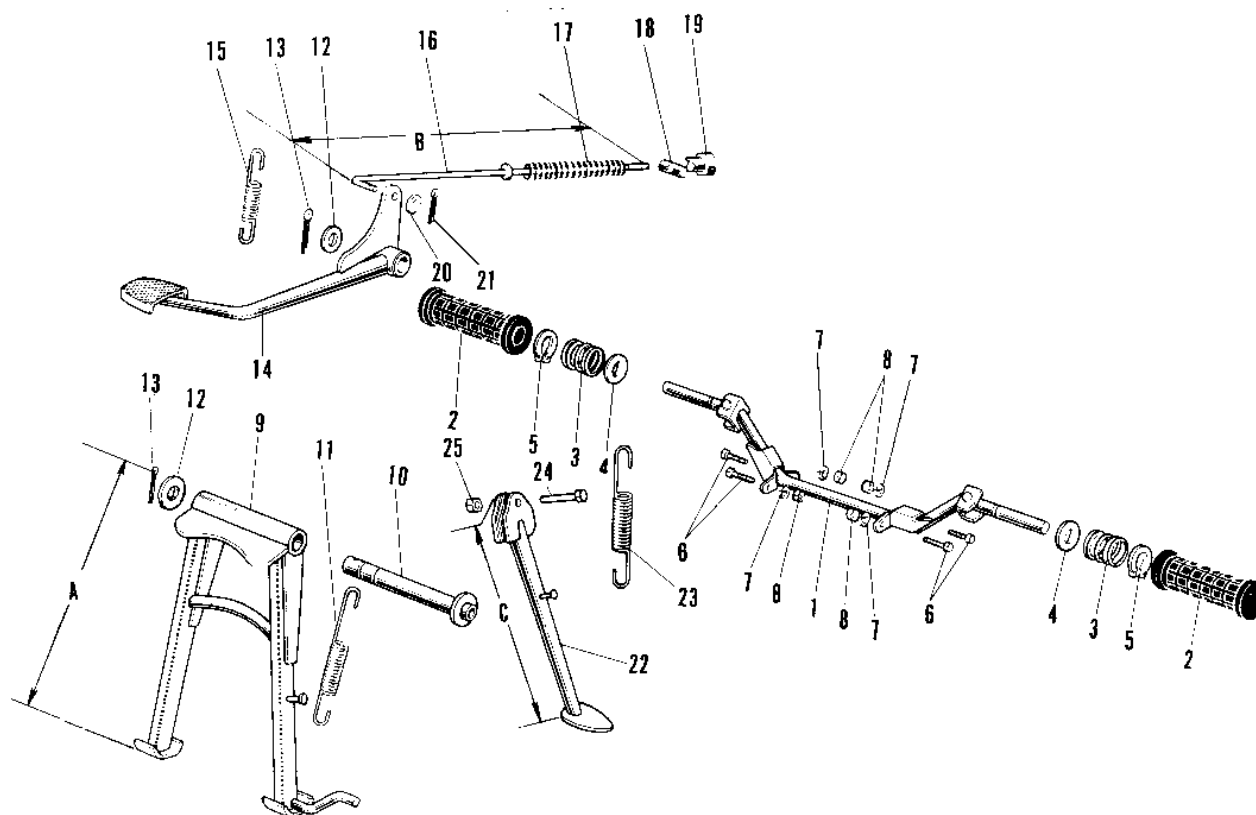

1967 Roadrunner PARTS DIAGRAM

FOOTRESTS/STANDS/BRAKE PEDAL

F

—

1

1967 Roadrunner PARTS LIST

FOOTRESTS/STANDS/BRAKE PEDAL

ITEM NAME	PART NUMBER	QUANTITY
BAR FOOTREST (Ref # 1)	34002-017	1
BAR FOOTREST (Ref # 1)	34002-026	1
RUBBER FOOTREST (Ref # 2)	92076-006	1
SPRING FOOTREST PEG (Ref # 3)	34006-002	1
WASHER FOLDING PEG (Ref # 4)	92022-049	1
CIRCLIP 16MM (Ref # 5)	480J1600	1
BOLT-SMALL-UPSET,8X16 (Ref # 6)	115G0816	1
WASHER SPRING 8MM (Ref # 7)	461F0800	1
NUT,8MM (Ref # 8)	311B0800	1
STAND-MAIN (Ref # 9)	34011-009	1
STAND-MAIN (Ref # 9)	34011-010	1
SHAFT MAIN STAND (Ref # 10)	34019-005	1
SPRING MAIN STAND (Ref # 11)	34023-005	1
WASHER BRAKE PEDAL (Ref # 12)	92022-085	1
PIN COTTER 3.0X30 (Ref # 13)	550D3030	1
PEDAL BRAKE (Ref # 14)	43001-013	1
SPRING BRAKE PEDAL (Ref # 15)	43005-005	1
BRAKE ROD ASSY (Ref # 16~20)	43010-5003	1
ROD ASSY BRAKE (Ref # 16~20)	43010-007	1
SPRING,BRAKE ROD (Ref # 17)	43012-001	1
PIN BRAKE (Ref # 18)	92043-039	1
NUT BRAKE ROD ADJUST (Ref # 19)	92015-002	1
NUT-BRAKE ROD ADJUST (Ref # 19)	92015-042	1
WASHER PLAIN 5MM (Ref # 20)	410B0500	1
WASHER PLAIN 6MM (Ref # 20)	410B0600	1
PIN COTTER 2.0X15 (Ref # 21)	550D2015	1
STAND SIDE (Ref # 22)	34024-011	1
STAND SIDE (Ref # 22)	34024-012	1
SPRING,SIDE STAND (Ref # 23)	34025-001	1

1967 Roadrunner PARTS LIST

FOOTRESTS/STANDS/BRAKE PEDAL

ITEM NAME	PART NUMBER	QUANTITY
BOLT,HEX HEAD,10X25 (Ref # 24)	113G1025	1
NUT 10MM (Ref # 25)	315B1000	1