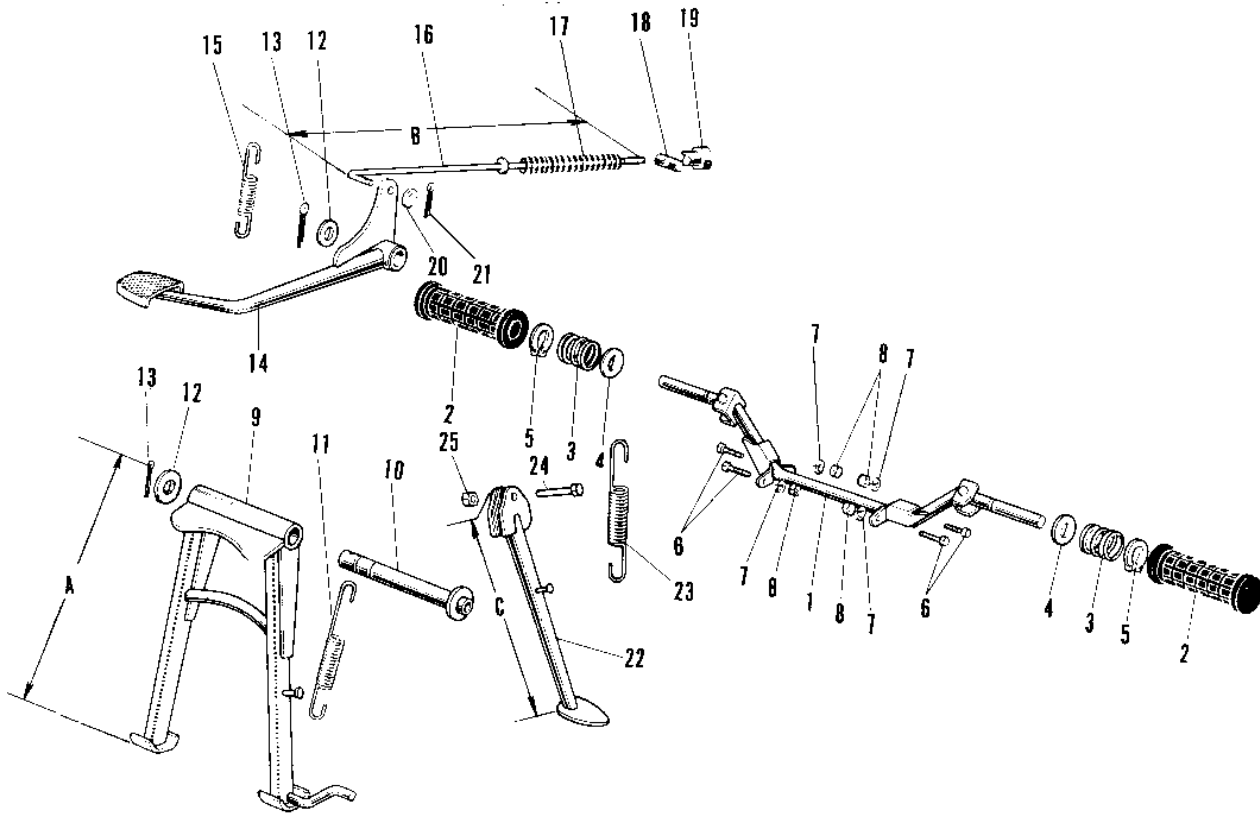

1969 Roadrunner PARTS DIAGRAM

FOOTRESTS/STANDS/BRAKE PEDAL

F

—

1

1969 Roadrunner PARTS LIST

FOOTRESTS/STANDS/BRAKE PEDAL

ITEM NAME	PART NUMBER	QUANTITY
BAR FOOTREST (Ref # 1)	34002-017	1
BAR FOOTREST (Ref # 1)	34002-026	1
RUBBER FOOTREST (Ref # 2)	92076-006	1
SPRING FOOTREST PEG (Ref # 3)	34006-002	1
WASHER FOLDING PEG (Ref # 4)	92022-049	1
CIRCLIP 16MM (Ref # 5)	480J1600	1
BOLT-SMALL-UPSET,8X16 (Ref # 6)	115G0816	1
WASHER SPRING 8MM (Ref # 7)	461F0800	1
NUT,8MM (Ref # 8)	311B0800	1
STAND-MAIN (Ref # 9)	34011-009	1
STAND-MAIN (Ref # 9)	34011-010	1
SHAFT MAIN STAND (Ref # 10)	34019-005	1
SPRING MAIN STAND (Ref # 11)	34023-005	1
WASHER BRAKE PEDAL (Ref # 12)	92022-085	1
PIN COTTER 3.0X30 (Ref # 13)	550D3030	1
PEDAL BRAKE (Ref # 14)	43001-013	1
SPRING BRAKE PEDAL (Ref # 15)	43005-005	1
BRAKE ROD ASSY (Ref # 16~20)	43010-5003	1
ROD ASSY BRAKE (Ref # 16~20)	43010-007	1
SPRING,BRAKE ROD (Ref # 17)	43012-001	1
PIN BRAKE (Ref # 18)	92043-039	1
NUT BRAKE ROD ADJUST (Ref # 19)	92015-002	1
NUT-BRAKE ROD ADJUST (Ref # 19)	92015-042	1
WASHER PLAIN 5MM (Ref # 20)	410B0500	1
WASHER PLAIN 6MM (Ref # 20)	410B0600	1
PIN COTTER 2.0X15 (Ref # 21)	550D2015	1
STAND SIDE (Ref # 22)	34024-011	1
STAND SIDE (Ref # 22)	34024-012	1
SPRING,SIDE STAND (Ref # 23)	34025-001	1

1969 Roadrunner PARTS LIST

FOOTRESTS/STANDS/BRAKE PEDAL

ITEM NAME	PART NUMBER	QUANTITY
BOLT,HEX HEAD,10X25 (Ref # 24)	113G1025	1
NUT 10MM (Ref # 25)	315B1000	1