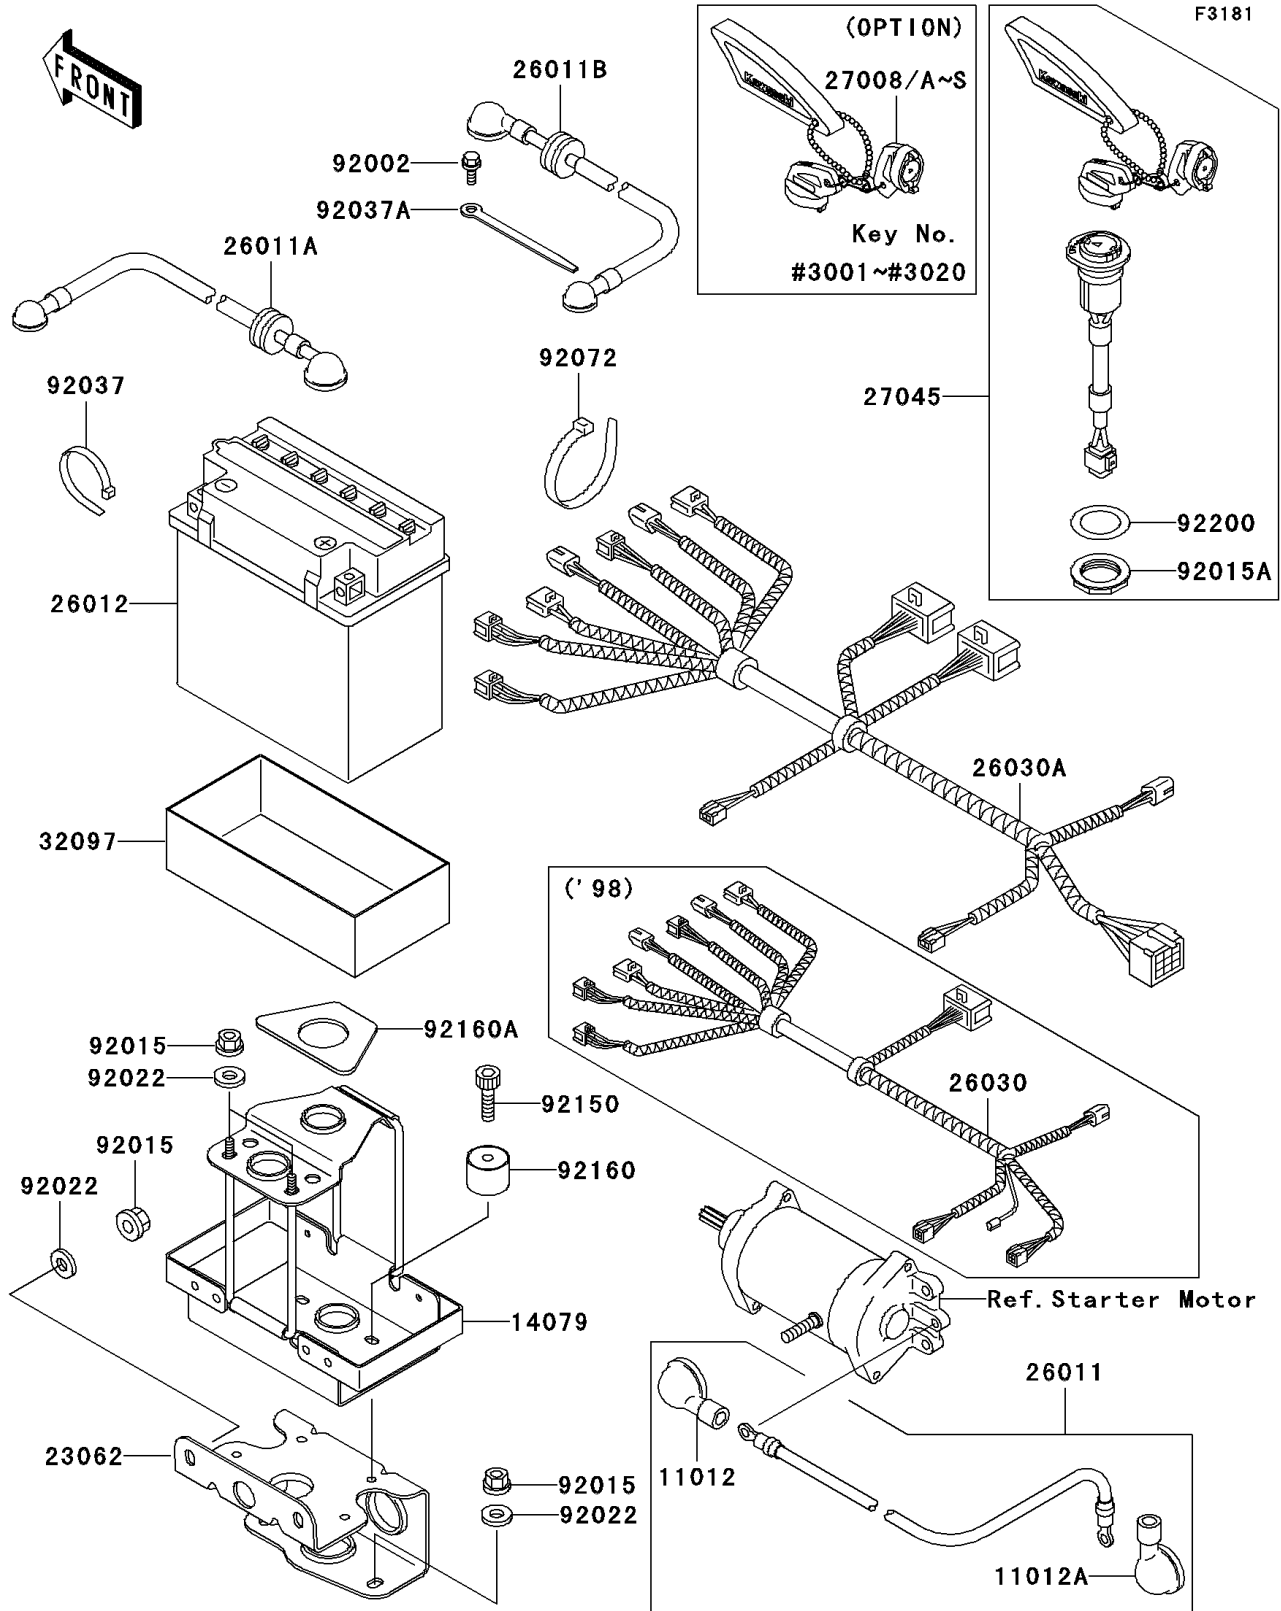

1998 1100 STX PARTS DIAGRAM

Electrical Equipment

1998 1100 STX PARTS LIST

Electrical Equipment

ITEM NAME	PART NUMBER	QUANTITY
CAP (Ref # 11012)	11012-3004	1
CAP,LEAD WIRE (Ref # 11012A)	11012-3726	1
HOLDER-ASSY,BATTERY MOUNT (Ref # 14079)	14079-3715	1
BRACKET-COMP,BATTERY MOUNT (Ref # 23062)	23062-3716	1
WIRE-LEAD,RELAY-STARTER (Ref # 26011)	26011-3797	1
WIRE-LEAD,BATTERY(-)-STARTER (Ref # 26011A)	26011-3850	1
WIRE-LEAD,BATTERY(+)-RELAY (Ref # 26011B)	26011-3851	1
BATTERY,YTX20L-BS,12V 18AH (Ref # 26012)	26012-3725	1
HARNESS,MAIN (Ref # 26030)	26030-3707	1
KEY-LOCK,MAGNETIC SW,#3001 (Ref # 27008)	27008-3745	1
KEY-LOCK,MAGNETIC SW,#3002 (Ref # 27008A)	27008-3746	1
KEY-LOCK,MAGNETIC SW,#3003 (Ref # 27008B)	27008-3747	1
KEY-LOCK,MAGNETIC SW,#3004 (Ref # 27008C)	27008-3748	1
KEY-LOCK,MAGNETIC SW,#3005 (Ref # 27008D)	27008-3749	1
KEY-LOCK,MAGNETIC SW,#3006 (Ref # 27008E)	27008-3750	1
KEY-LOCK,MAGNETIC SW,#3007 (Ref # 27008F)	27008-3751	1
KEY-LOCK,MAGNETIC SW,#3008 (Ref # 27008G)	27008-3752	1
KEY-LOCK,MAGNETIC SW,#3009 (Ref # 27008H)	27008-3753	1
KEY-LOCK,MAGNETIC SW,#3010 (Ref # 27008I)	27008-3754	1
KEY-LOCK,MAGNETIC SW,#3011 (Ref # 27008J)	27008-3755	1
KEY-LOCK,MAGNETIC SW,#3012 (Ref # 27008K)	27008-3756	1
KEY-LOCK,MAGNETIC SW,#3013 (Ref # 27008L)	27008-3757	1
KEY-LOCK,MAGNETIC SW,#3014 (Ref # 27008M)	27008-3758	1
KEY-LOCK,MAGNETIC SW,#3015 (Ref # 27008N)	27008-3759	1
KEY-LOCK,MAGNETIC SW,#3016 (Ref # 27008O)	27008-3760	1
KEY-LOCK,MAGNETIC SW,#3017 (Ref # 27008P)	27008-3761	1
KEY-LOCK,MAGNETIC SW,#3018 (Ref # 27008Q)	27008-3762	1
KEY-LOCK,MAGNETIC SW,#3019 (Ref # 27008R)	27008-3763	1
KEY-LOCK,MAGNETIC SW,#3020 (Ref # 27008S)	27008-3764	1