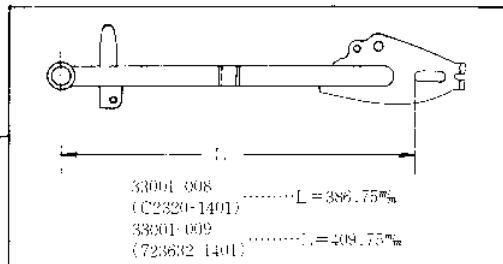

1967 Roadrunner PARTS DIAGRAM

SWING ARM/SHOCK ABSORBERS

1967 Roadrunner PARTS LIST

SWING ARM/SHOCK ABSORBERS

ITEM NAME	PART NUMBER	QUANTITY
UNAVAILABLE IN PRICE BOOK (Ref # 1)	33001-008	1
ARM SWING (Ref # 1)	33001-009	1
SHAFT SWING ARM PIVOT (Ref # 2)	33032-008	1
UNAVAILABLE IN PRICE BOOK (Ref # 3)	33042-008	1
RUBBER REAR FOOTREST (Ref # 4)	92076-007	2
FOOTREST ASSY REAR (Ref # 5,6,8,)	34027-004	2
SPRING FOOTREST FOLD (Ref # 6)	34031-001	2
PIN FOOTREST FIT (Ref # 7)	92043-047	2
WASHER FOLDING PEG (Ref # 8)	92022-050	2
BUSH SWING ARM SHAFT (Ref # 9)	92092-006	2
ADJUSTER CHAIN (Ref # 10)	33040-008	2
WASHER PLAIN 10MM (Ref # 11)	411B1000	2
NUT,10MM (Ref # 12)	314B1000	2
WASHER SPRING 10MM (Ref # 13)	461F1000	1
WASHER PLAIN 6MM (Ref # 14)	410B0600	2
NUT 6MM (Ref # 15)	311B0600	2
WASHER SPRING 6MM (Ref # 16)	461F0600	2
SCREW PAN HEAD 5X16 (Ref # 17)	220B0516	1
SCREW PAN HEAD 5X16 (Ref # 17)	220B0516A	1
NUT,5MM (Ref # 18)	311B0500	1
NUT,5MM (Ref # 18)	311B0500	1
WASHER PLAIN 5MM (Ref # 19)	410B0500	1
WASHER PLAIN 14MM (Ref # 20)	410B1400	2
CIRCLIP 14MM (Ref # 21)	480J1400	2
WASHER PLAIN 8MM (Ref # 22)	410B0800	2
UNAVAILABLE IN PRICE BOOK (Ref # 23)	45014-018	2
SHOCK ABSBR RR (Ref # 24)	45014-036	2
NUT SHOCK ABSBR FIT (Ref # 25)	92020-005	4
NUT 12MM (Ref # 25)	92020-014	4

1967 Roadrunner PARTS LIST

SWING ARM/SHOCK ABSORBERS

ITEM NAME	PART NUMBER	QUANTITY
WASHER PLAIN 12MM (Ref # 26)	411B1200	8
WASHER SPRING 12MM (Ref # 27)	461F1200	4
TORQUE LINK REAR BRK (Ref # 28)	43007-007	1
TORQUE LINK REAR BRK (Ref # 28)	43007-008	1
PIN REAR TORQUE LINK (Ref # 29)	43009-001	1
BOLT HEX HEAD 10X25 (Ref # 30)	92003-003	1
WASHER SPRING 10MM (Ref # 31)	461F1000	1
NUT,10MM (Ref # 32)	314B1000	1
WASHER PLAIN 10MM (Ref # 33)	410B1000	1
PIN COTTER 2.5X20 (Ref # 34)	550D2520	3
PIN COTTER 2.0X15 (Ref # 35)	550D2015	1