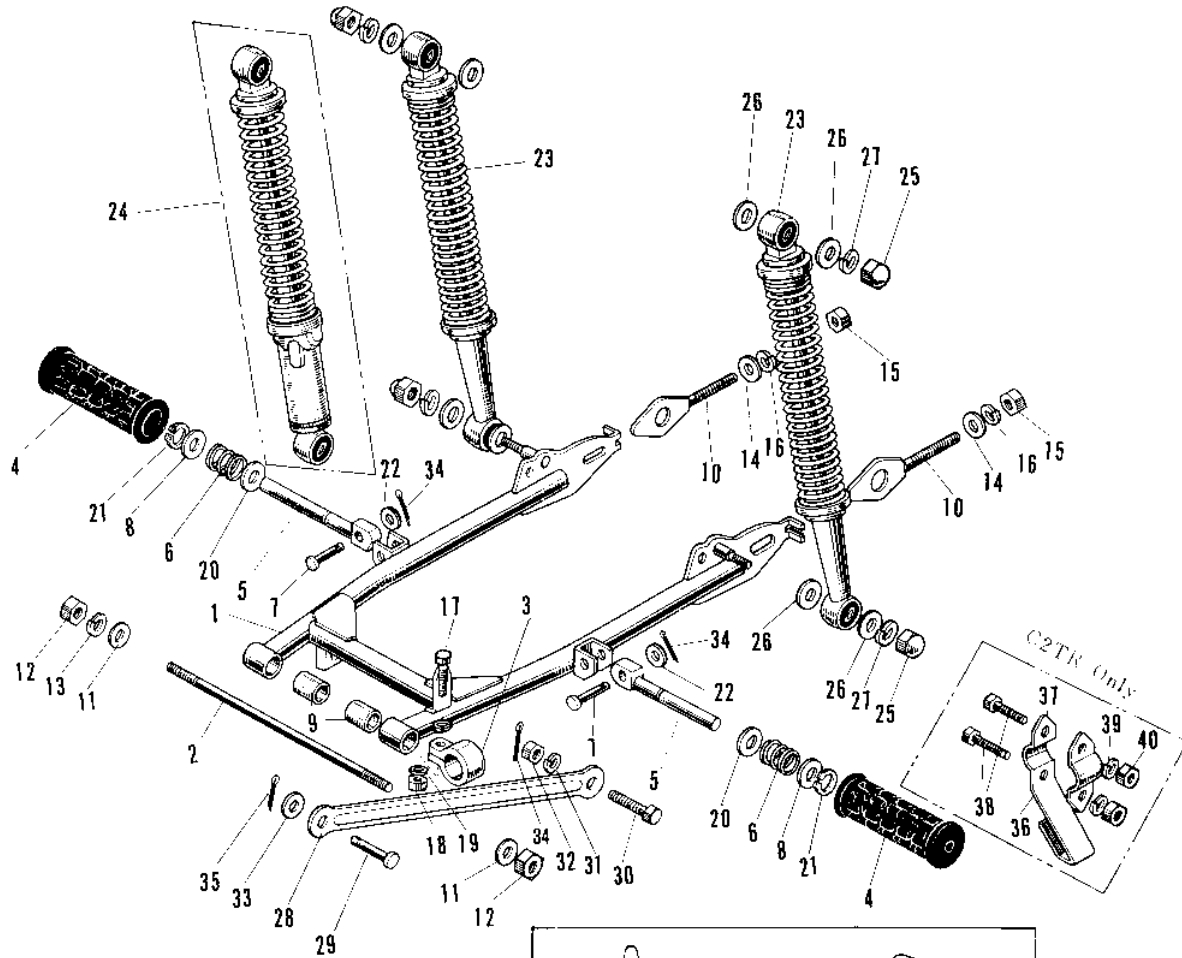

1967 Roadrunner PARTS DIAGRAM

SWING ARM/SHOCK ABSORBERS

1967 Roadrunner PARTS LIST

SWING ARM/SHOCK ABSORBERS

ITEM NAME	PART NUMBER	QUANTITY
UNAVAILABLE IN PRICE BOOK (Ref # 1)	33001-008	1
ARM SWING (Ref # 1)	33001-009	1
SHAFT SWING ARM PIVOT (Ref # 2)	33032-008	1
UNAVAILABLE IN PRICE BOOK (Ref # 3)	33042-008	1
RUBBER REAR FOOTREST (Ref # 4)	92076-007	2
FOOTREST ASSY REAR (Ref # 5,6,8,)	34027-004	2
SPRING FOOTREST FOLD (Ref # 6)	34031-001	2
PIN FOOTREST FIT (Ref # 7)	92043-047	2
WASHER FOLDING PEG (Ref # 8)	92022-050	2
BUSH SWING ARM SHAFT (Ref # 9)	92092-006	2
ADJUSTER CHAIN (Ref # 10)	33040-008	2
WASHER PLAIN 10MM (Ref # 11)	411B1000	2
NUT,10MM (Ref # 12)	314B1000	2
WASHER SPRING 10MM (Ref # 13)	461F1000	1
WASHER PLAIN 6MM (Ref # 14)	410B0600	2
NUT 6MM (Ref # 15)	311B0600	2
WASHER SPRING 6MM (Ref # 16)	461F0600	2
SCREW PAN HEAD 5X16 (Ref # 17)	220B0516	1
SCREW PAN HEAD 5X16 (Ref # 17)	220B0516A	1
NUT,5MM (Ref # 18)	311B0500	1
NUT,5MM (Ref # 18)	311B0500	1
WASHER PLAIN 5MM (Ref # 19)	410B0500	1
WASHER PLAIN 14MM (Ref # 20)	410B1400	2
CIRCLIP 14MM (Ref # 21)	480J1400	2
WASHER PLAIN 8MM (Ref # 22)	410B0800	2
UNAVAILABLE IN PRICE BOOK (Ref # 23)	45014-018	2
SHOCK ABSBR RR (Ref # 24)	45014-036	2
NUT SHOCK ABSBR FIT (Ref # 25)	92020-005	4
NUT 12MM (Ref # 25)	92020-014	4

1967 Roadrunner PARTS LIST

SWING ARM/SHOCK ABSORBERS

ITEM NAME	PART NUMBER	QUANTITY
WASHER PLAIN 12MM (Ref # 26)	411B1200	8
WASHER SPRING 12MM (Ref # 27)	461F1200	4
TORQUE LINK REAR BRK (Ref # 28)	43007-007	1
TORQUE LINK REAR BRK (Ref # 28)	43007-008	1
PIN REAR TORQUE LINK (Ref # 29)	43009-001	1
BOLT HEX HEAD 10X25 (Ref # 30)	92003-003	1
WASHER SPRING 10MM (Ref # 31)	461F1000	1
NUT,10MM (Ref # 32)	314B1000	1
WASHER PLAIN 10MM (Ref # 33)	410B1000	1
PIN COTTER 2.5X20 (Ref # 34)	550D2520	3
PIN COTTER 2.0X15 (Ref # 35)	550D2015	1