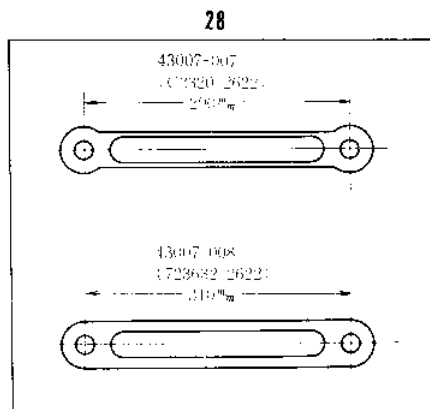

1967 Roadrunner PARTS DIAGRAM

SWING ARM/SHOCK ABSORBERS

1967 Roadrunner PARTS LIST

SWING ARM/SHOCK ABSORBERS

ITEM NAME	PART NUMBER	QUANTITY
UNAVAILABLE IN PRICE BOOK (Ref # 1)	33001-008	1
ARM SWING (Ref # 1)	33001-009	1
SHAFT SWING ARM PIVOT (Ref # 2)	33032-008	1
UNAVAILABLE IN PRICE BOOK (Ref # 3)	33042-008	1
RUBBER REAR FOOTREST (Ref # 4)	92076-007	2
FOOTREST ASSY REAR (Ref # 5,6,8,)	34027-004	2
SPRING FOOTREST FOLD (Ref # 6)	34031-001	2
PIN FOOTREST FIT (Ref # 7)	92043-047	2
WASHER FOLDING PEG (Ref # 8)	92022-050	2
BUSH SWING ARM SHAFT (Ref # 9)	92092-006	2
ADJUSTER CHAIN (Ref # 10)	33040-008	2
WASHER PLAIN 10MM (Ref # 11)	411B1000	2
NUT,10MM (Ref # 12)	314B1000	2
WASHER SPRING 10MM (Ref # 13)	461F1000	1
WASHER PLAIN 6MM (Ref # 14)	410B0600	2
NUT 6MM (Ref # 15)	311B0600	2
WASHER SPRING 6MM (Ref # 16)	461F0600	2
SCREW PAN HEAD 5X16 (Ref # 17)	220B0516	1
SCREW PAN HEAD 5X16 (Ref # 17)	220B0516A	1
NUT,5MM (Ref # 18)	311B0500	1
NUT,5MM (Ref # 18)	311B0500	1
WASHER PLAIN 5MM (Ref # 19)	410B0500	1
WASHER PLAIN 14MM (Ref # 20)	410B1400	2
CIRCLIP 14MM (Ref # 21)	480J1400	2
WASHER PLAIN 8MM (Ref # 22)	410B0800	2
UNAVAILABLE IN PRICE BOOK (Ref # 23)	45014-018	2
SHOCK ABSBR RR (Ref # 24)	45014-036	2
NUT SHOCK ABSBR FIT (Ref # 25)	92020-005	4
NUT 12MM (Ref # 25)	92020-014	4

1967 Roadrunner PARTS LIST

SWING ARM/SHOCK ABSORBERS

ITEM NAME	PART NUMBER	QUANTITY
WASHER PLAIN 12MM (Ref # 26)	411B1200	8
WASHER SPRING 12MM (Ref # 27)	461F1200	4
TORQUE LINK REAR BRK (Ref # 28)	43007-007	1
TORQUE LINK REAR BRK (Ref # 28)	43007-008	1
PIN REAR TORQUE LINK (Ref # 29)	43009-001	1
BOLT HEX HEAD 10X25 (Ref # 30)	92003-003	1
WASHER SPRING 10MM (Ref # 31)	461F1000	1
NUT,10MM (Ref # 32)	314B1000	1
WASHER PLAIN 10MM (Ref # 33)	410B1000	1
PIN COTTER 2.5X20 (Ref # 34)	550D2520	3
PIN COTTER 2.0X15 (Ref # 35)	550D2015	1