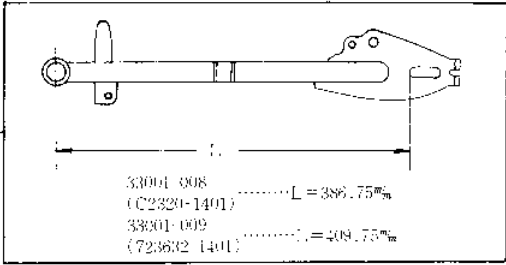

1969 Roadrunner PARTS DIAGRAM

SWING ARM/SHOCK ABSORBERS

1969 Roadrunner PARTS LIST

SWING ARM/SHOCK ABSORBERS

ITEM NAME	PART NUMBER	QUANTITY
UNAVAILABLE IN PRICE BOOK (Ref # 1)	33001-008	1
ARM SWING (Ref # 1)	33001-009	1
SHAFT SWING ARM PIVOT (Ref # 2)	33032-008	1
UNAVAILABLE IN PRICE BOOK (Ref # 3)	33042-008	1
RUBBER REAR FOOTREST (Ref # 4)	92076-007	2
FOOTREST ASSY REAR (Ref # 5,6,8,)	34027-004	2
SPRING FOOTREST FOLD (Ref # 6)	34031-001	2
PIN FOOTREST FIT (Ref # 7)	92043-047	2
WASHER FOLDING PEG (Ref # 8)	92022-050	2
BUSH SWING ARM SHAFT (Ref # 9)	92092-006	2
ADJUSTER CHAIN (Ref # 10)	33040-008	2
WASHER PLAIN 10MM (Ref # 11)	411B1000	2
NUT,10MM (Ref # 12)	314B1000	2
WASHER SPRING 10MM (Ref # 13)	461F1000	1
WASHER PLAIN 6MM (Ref # 14)	410B0600	2
NUT 6MM (Ref # 15)	311B0600	2
WASHER SPRING 6MM (Ref # 16)	461F0600	2
SCREW PAN HEAD 5X16 (Ref # 17)	220B0516	1
SCREW PAN HEAD 5X16 (Ref # 17)	220B0516A	1
NUT,5MM (Ref # 18)	311B0500	1
NUT,5MM (Ref # 18)	311B0500	1
WASHER PLAIN 5MM (Ref # 19)	410B0500	1
WASHER PLAIN 14MM (Ref # 20)	410B1400	2
CIRCLIP 14MM (Ref # 21)	480J1400	2
WASHER PLAIN 8MM (Ref # 22)	410B0800	2
UNAVAILABLE IN PRICE BOOK (Ref # 23)	45014-018	2
SHOCK ABSBR RR (Ref # 24)	45014-036	2
NUT SHOCK ABSBR FIT (Ref # 25)	92020-005	4
NUT 12MM (Ref # 25)	92020-014	4

1969 Roadrunner PARTS LIST

SWING ARM/SHOCK ABSORBERS

ITEM NAME	PART NUMBER	QUANTITY
WASHER PLAIN 12MM (Ref # 26)	411B1200	8
WASHER SPRING 12MM (Ref # 27)	461F1200	4
TORQUE LINK REAR BRK (Ref # 28)	43007-007	1
TORQUE LINK REAR BRK (Ref # 28)	43007-008	1
PIN REAR TORQUE LINK (Ref # 29)	43009-001	1
BOLT HEX HEAD 10X25 (Ref # 30)	92003-003	1
WASHER SPRING 10MM (Ref # 31)	461F1000	1
NUT,10MM (Ref # 32)	314B1000	1
WASHER PLAIN 10MM (Ref # 33)	410B1000	1
PIN COTTER 2.5X20 (Ref # 34)	550D2520	3
PIN COTTER 2.0X15 (Ref # 35)	550D2015	1