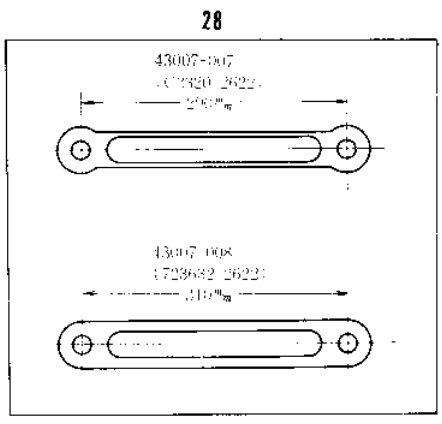

1969 Roadrunner PARTS DIAGRAM

SWING ARM/SHOCK ABSORBERS

1969 Roadrunner PARTS LIST

SWING ARM/SHOCK ABSORBERS

ITEM NAME	PART NUMBER	QUANTITY
UNAVAILABLE IN PRICE BOOK (Ref # 1)	33001-008	1
ARM SWING (Ref # 1)	33001-009	1
SHAFT SWING ARM PIVOT (Ref # 2)	33032-008	1
UNAVAILABLE IN PRICE BOOK (Ref # 3)	33042-008	1
RUBBER REAR FOOTREST (Ref # 4)	92076-007	2
FOOTREST ASSY REAR (Ref # 5,6,8,)	34027-004	2
SPRING FOOTREST FOLD (Ref # 6)	34031-001	2
PIN FOOTREST FIT (Ref # 7)	92043-047	2
WASHER FOLDING PEG (Ref # 8)	92022-050	2
BUSH SWING ARM SHAFT (Ref # 9)	92092-006	2
ADJUSTER CHAIN (Ref # 10)	33040-008	2
WASHER PLAIN 10MM (Ref # 11)	411B1000	2
NUT,10MM (Ref # 12)	314B1000	2
WASHER SPRING 10MM (Ref # 13)	461F1000	1
WASHER PLAIN 6MM (Ref # 14)	410B0600	2
NUT 6MM (Ref # 15)	311B0600	2
WASHER SPRING 6MM (Ref # 16)	461F0600	2
SCREW PAN HEAD 5X16 (Ref # 17)	220B0516	1
SCREW PAN HEAD 5X16 (Ref # 17)	220B0516A	1
NUT,5MM (Ref # 18)	311B0500	1
NUT,5MM (Ref # 18)	311B0500	1
WASHER PLAIN 5MM (Ref # 19)	410B0500	1
WASHER PLAIN 14MM (Ref # 20)	410B1400	2
CIRCLIP 14MM (Ref # 21)	480J1400	2
WASHER PLAIN 8MM (Ref # 22)	410B0800	2
UNAVAILABLE IN PRICE BOOK (Ref # 23)	45014-018	2
SHOCK ABSBR RR (Ref # 24)	45014-036	2
NUT SHOCK ABSBR FIT (Ref # 25)	92020-005	4
NUT 12MM (Ref # 25)	92020-014	4

1969 Roadrunner PARTS LIST

SWING ARM/SHOCK ABSORBERS

ITEM NAME	PART NUMBER	QUANTITY
WASHER PLAIN 12MM (Ref # 26)	411B1200	8
WASHER SPRING 12MM (Ref # 27)	461F1200	4
TORQUE LINK REAR BRK (Ref # 28)	43007-007	1
TORQUE LINK REAR BRK (Ref # 28)	43007-008	1
PIN REAR TORQUE LINK (Ref # 29)	43009-001	1
BOLT HEX HEAD 10X25 (Ref # 30)	92003-003	1
WASHER SPRING 10MM (Ref # 31)	461F1000	1
NUT,10MM (Ref # 32)	314B1000	1
WASHER PLAIN 10MM (Ref # 33)	410B1000	1
PIN COTTER 2.5X20 (Ref # 34)	550D2520	3
PIN COTTER 2.0X15 (Ref # 35)	550D2015	1