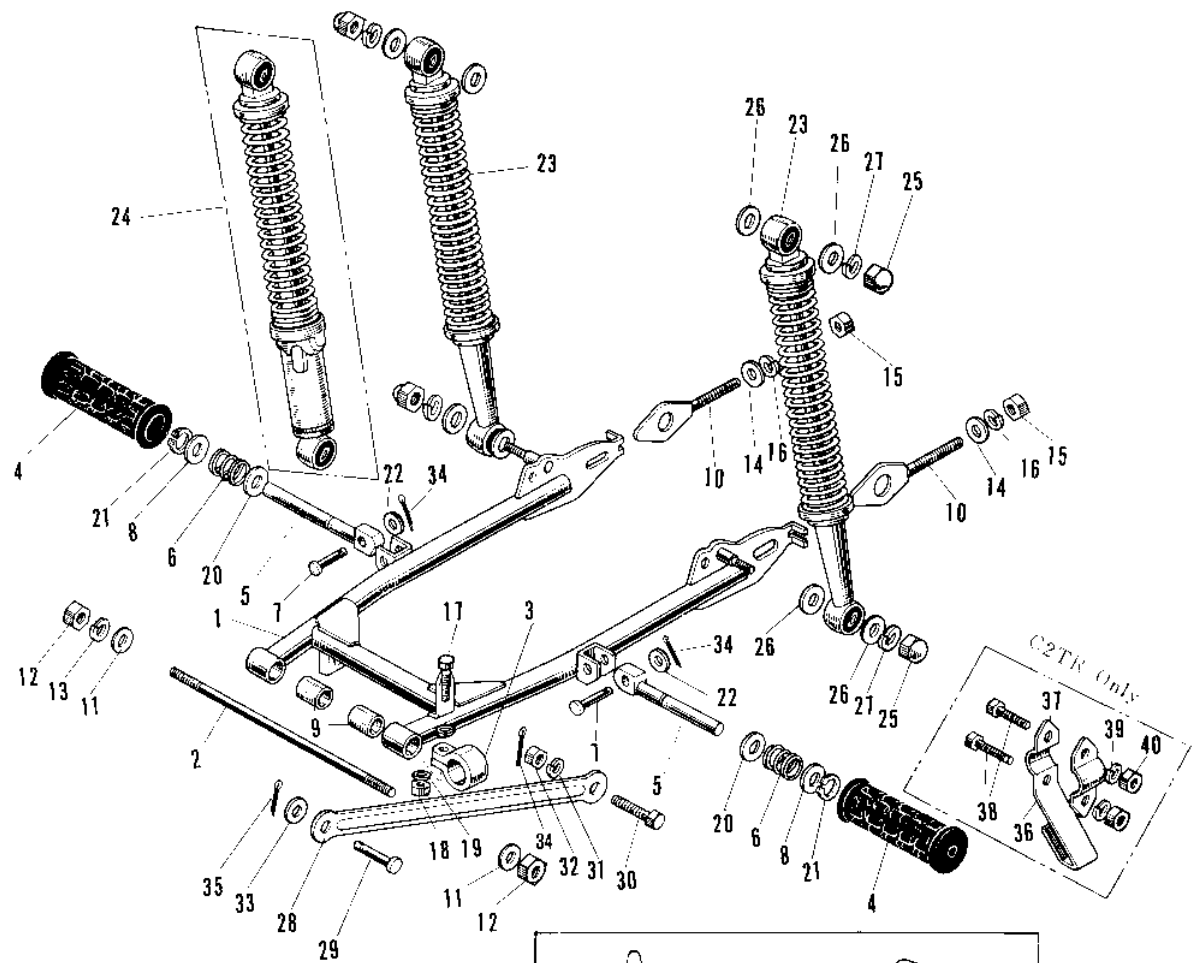

1969 Roadrunner PARTS DIAGRAM

SWING ARM/SHOCK ABSORBERS

1969 Roadrunner PARTS LIST

SWING ARM/SHOCK ABSORBERS

ITEM NAME	PART NUMBER	QUANTITY
UNAVAILABLE IN PRICE BOOK (Ref # 1)	33001-008	1
ARM SWING (Ref # 1)	33001-009	1
SHAFT SWING ARM PIVOT (Ref # 2)	33032-008	1
UNAVAILABLE IN PRICE BOOK (Ref # 3)	33042-008	1
RUBBER REAR FOOTREST (Ref # 4)	92076-007	2
FOOTREST ASSY REAR (Ref # 5,6,8,)	34027-004	2
SPRING FOOTREST FOLD (Ref # 6)	34031-001	2
PIN FOOTREST FIT (Ref # 7)	92043-047	2
WASHER FOLDING PEG (Ref # 8)	92022-050	2
BUSH SWING ARM SHAFT (Ref # 9)	92092-006	2
ADJUSTER CHAIN (Ref # 10)	33040-008	2
WASHER PLAIN 10MM (Ref # 11)	411B1000	2
NUT,10MM (Ref # 12)	314B1000	2
WASHER SPRING 10MM (Ref # 13)	461F1000	1
WASHER PLAIN 6MM (Ref # 14)	410B0600	2
NUT 6MM (Ref # 15)	311B0600	2
WASHER SPRING 6MM (Ref # 16)	461F0600	2
SCREW PAN HEAD 5X16 (Ref # 17)	220B0516	1
SCREW PAN HEAD 5X16 (Ref # 17)	220B0516A	1
NUT,5MM (Ref # 18)	311B0500	1
NUT,5MM (Ref # 18)	311B0500	1
WASHER PLAIN 5MM (Ref # 19)	410B0500	1
WASHER PLAIN 14MM (Ref # 20)	410B1400	2
CIRCLIP 14MM (Ref # 21)	480J1400	2
WASHER PLAIN 8MM (Ref # 22)	410B0800	2
UNAVAILABLE IN PRICE BOOK (Ref # 23)	45014-018	2
SHOCK ABSBR RR (Ref # 24)	45014-036	2
NUT SHOCK ABSBR FIT (Ref # 25)	92020-005	4
NUT 12MM (Ref # 25)	92020-014	4

1969 Roadrunner PARTS LIST

SWING ARM/SHOCK ABSORBERS

ITEM NAME	PART NUMBER	QUANTITY
WASHER PLAIN 12MM (Ref # 26)	411B1200	8
WASHER SPRING 12MM (Ref # 27)	461F1200	4
TORQUE LINK REAR BRK (Ref # 28)	43007-007	1
TORQUE LINK REAR BRK (Ref # 28)	43007-008	1
PIN REAR TORQUE LINK (Ref # 29)	43009-001	1
BOLT HEX HEAD 10X25 (Ref # 30)	92003-003	1
WASHER SPRING 10MM (Ref # 31)	461F1000	1
NUT,10MM (Ref # 32)	314B1000	1
WASHER PLAIN 10MM (Ref # 33)	410B1000	1
PIN COTTER 2.5X20 (Ref # 34)	550D2520	3
PIN COTTER 2.0X15 (Ref # 35)	550D2015	1