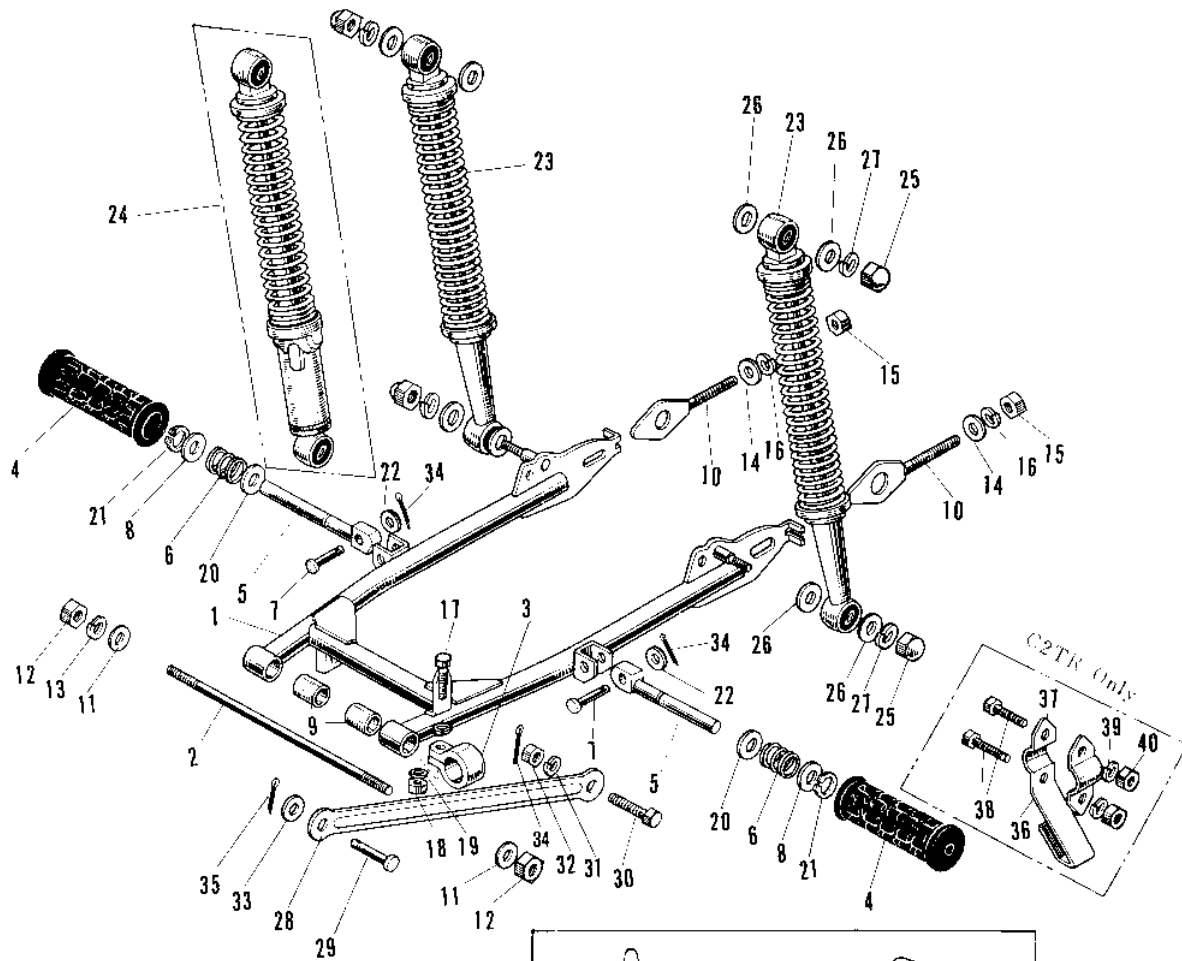

## 1968 Roadrunner PARTS DIAGRAM SWING ARM/SHOCK ABSORBERS

## 1968 Roadrunner PARTS LIST

### SWING ARM/SHOCK ABSORBERS

ITEM NAME	PART NUMBER	QUANTITY
UNAVAILABLE IN PRICE BOOK (Ref # 1)	33001-008	1
ARM SWING (Ref # 1)	33001-009	1
SHAFT SWING ARM PIVOT (Ref # 2)	33032-008	1
UNAVAILABLE IN PRICE BOOK (Ref # 3)	33042-008	1
RUBBER REAR FOOTREST (Ref # 4)	92076-007	1
FOOTREST ASSY REAR (Ref # 5,6,8,)	34027-004	1
SPRING FOOTREST FOLD (Ref # 6)	34031-001	1
PIN FOOTREST FIT (Ref # 7)	92043-047	1
WASHER FOLDING PEG (Ref # 8)	92022-050	1
BUSH SWING ARM SHAFT (Ref # 9)	92092-006	1
ADJUSTER CHAIN (Ref # 10)	33040-008	1
WASHER PLAIN 10MM (Ref # 11)	411B1000	1
NUT,10MM (Ref # 12)	314B1000	2
WASHER SPRING 10MM (Ref # 13)	461F1000	2
WASHER PLAIN 6MM (Ref # 14)	410B0600	1
NUT 6MM (Ref # 15)	311B0600	1
WASHER SPRING 6MM (Ref # 16)	461F0600	1
SCREW PAN HEAD 5X16 (Ref # 17)	220B0516	1
SCREW PAN HEAD 5X16 (Ref # 17)	220B0516A	1
NUT,5MM (Ref # 18)	311B0500	2
WASHER PLAIN 5MM (Ref # 19)	410B0500	1
WASHER PLAIN 14MM (Ref # 20)	410B1400	1
CIRCLIP 14MM (Ref # 21)	480J1400	1
WASHER PLAIN 8MM (Ref # 22)	410B0800	1
UNAVAILABLE IN PRICE BOOK (Ref # 23)	45014-018	1
SHOCK ABSBR RR (Ref # 24)	45014-036	1
NUT SHOCK ABSBR FIT (Ref # 25)	92020-005	1
NUT 12MM (Ref # 25)	92020-014	1
WASHER PLAIN 12MM (Ref # 26)	411B1200	1