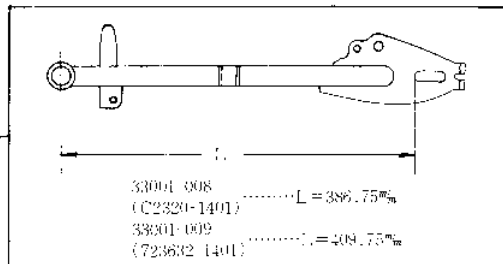

## 1968 Roadrunner PARTS DIAGRAM SWING ARM/SHOCK ABSORBERS

### SWING ARM/SHOCK ABSORBERS

ITEM NAME	PART NUMBER	QUANTITY
UNAVAILABLE IN PRICE BOOK (Ref # 1)	33001-008	1
ARM SWING (Ref # 1)	33001-009	1
SHAFT SWING ARM PIVOT (Ref # 2)	33032-008	1
UNAVAILABLE IN PRICE BOOK (Ref # 3)	33042-008	1
RUBBER REAR FOOTREST (Ref # 4)	92076-007	1
FOOTREST ASSY REAR (Ref # 5,6,8,)	34027-004	1
SPRING FOOTREST FOLD (Ref # 6)	34031-001	1
PIN FOOTREST FIT (Ref # 7)	92043-047	1
WASHER FOLDING PEG (Ref # 8)	92022-050	1
BUSH SWING ARM SHAFT (Ref # 9)	92092-006	1
ADJUSTER CHAIN (Ref # 10)	33040-008	1
WASHER PLAIN 10MM (Ref # 11)	411B1000	1
NUT,10MM (Ref # 12)	314B1000	2
WASHER SPRING 10MM (Ref # 13)	461F1000	2
WASHER PLAIN 6MM (Ref # 14)	410B0600	1
NUT 6MM (Ref # 15)	311B0600	1
WASHER SPRING 6MM (Ref # 16)	461F0600	1
SCREW PAN HEAD 5X16 (Ref # 17)	220B0516	1
SCREW PAN HEAD 5X16 (Ref # 17)	220B0516A	1
NUT,5MM (Ref # 18)	311B0500	2
WASHER PLAIN 5MM (Ref # 19)	410B0500	1
WASHER PLAIN 14MM (Ref # 20)	410B1400	1
CIRCLIP 14MM (Ref # 21)	480J1400	1
WASHER PLAIN 8MM (Ref # 22)	410B0800	1
UNAVAILABLE IN PRICE BOOK (Ref # 23)	45014-018	1
SHOCK ABSBR RR (Ref # 24)	45014-036	1
NUT SHOCK ABSBR FIT (Ref # 25)	92020-005	1
NUT 12MM (Ref # 25)	92020-014	1
WASHER PLAIN 12MM (Ref # 26)	411B1200	1

### SWING ARM/SHOCK ABSORBERS

ITEM NAME	PART NUMBER	QUANTITY
WASHER SPRING 12MM (Ref # 27)	461F1200	1
TORQUE LINK REAR BRK (Ref # 28)	43007-007	1
TORQUE LINK REAR BRK (Ref # 28)	43007-008	1
PIN REAR TORQUE LINK (Ref # 29)	43009-001	1
BOLT HEX HEAD 10X25 (Ref # 30)	92003-003	1
WASHER PLAIN 10MM (Ref # 33)	410B1000	1
PIN COTTER 2.5X20 (Ref # 34)	550D2520	1
PIN COTTER 2.0X15 (Ref # 35)	550D2015	1
GUARD CHAIN (Ref # 36)	55020-001	1
STAY CHAIN GUARD (Ref # 37)	55021-001	1
BOLT,8X20 (Ref # 38)	115G0820	1
WASHER SPRING 8MM (Ref # 39)	461F0800	1
NUT,8MM (Ref # 40)	311B0800	1