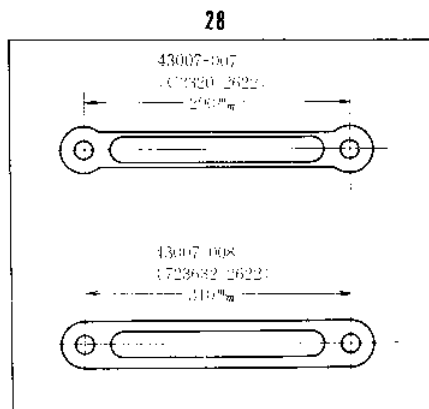

## 1968 Roadrunner PARTS DIAGRAM SWING ARM/SHOCK ABSORBERS

### SWING ARM/SHOCK ABSORBERS

ITEM NAME	PART NUMBER	QUANTITY
UNAVAILABLE IN PRICE BOOK (Ref # 1)	33001-008	1
ARM SWING (Ref # 1)	33001-009	1
SHAFT SWING ARM PIVOT (Ref # 2)	33032-008	1
UNAVAILABLE IN PRICE BOOK (Ref # 3)	33042-008	1
RUBBER REAR FOOTREST (Ref # 4)	92076-007	1
FOOTREST ASSY REAR (Ref # 5,6,8,)	34027-004	1
SPRING FOOTREST FOLD (Ref # 6)	34031-001	1
PIN FOOTREST FIT (Ref # 7)	92043-047	1
WASHER FOLDING PEG (Ref # 8)	92022-050	1
BUSH SWING ARM SHAFT (Ref # 9)	92092-006	1
ADJUSTER CHAIN (Ref # 10)	33040-008	1
WASHER PLAIN 10MM (Ref # 11)	411B1000	1
NUT,10MM (Ref # 12)	314B1000	2
WASHER SPRING 10MM (Ref # 13)	461F1000	2
WASHER PLAIN 6MM (Ref # 14)	410B0600	1
NUT 6MM (Ref # 15)	311B0600	1
WASHER SPRING 6MM (Ref # 16)	461F0600	1
SCREW PAN HEAD 5X16 (Ref # 17)	220B0516	1
SCREW PAN HEAD 5X16 (Ref # 17)	220B0516A	1
NUT,5MM (Ref # 18)	311B0500	2
WASHER PLAIN 5MM (Ref # 19)	410B0500	1
WASHER PLAIN 14MM (Ref # 20)	410B1400	1
CIRCLIP 14MM (Ref # 21)	480J1400	1
WASHER PLAIN 8MM (Ref # 22)	410B0800	1
UNAVAILABLE IN PRICE BOOK (Ref # 23)	45014-018	1
SHOCK ABSBR RR (Ref # 24)	45014-036	1
NUT SHOCK ABSBR FIT (Ref # 25)	92020-005	1
NUT 12MM (Ref # 25)	92020-014	1
WASHER PLAIN 12MM (Ref # 26)	411B1200	1

### SWING ARM/SHOCK ABSORBERS

ITEM NAME	PART NUMBER	QUANTITY
WASHER SPRING 12MM (Ref # 27)	461F1200	1
TORQUE LINK REAR BRK (Ref # 28)	43007-007	1
TORQUE LINK REAR BRK (Ref # 28)	43007-008	1
PIN REAR TORQUE LINK (Ref # 29)	43009-001	1
BOLT HEX HEAD 10X25 (Ref # 30)	92003-003	1
WASHER PLAIN 10MM (Ref # 33)	410B1000	1
PIN COTTER 2.5X20 (Ref # 34)	550D2520	1
PIN COTTER 2.0X15 (Ref # 35)	550D2015	1
GUARD CHAIN (Ref # 36)	55020-001	1
STAY CHAIN GUARD (Ref # 37)	55021-001	1
BOLT,8X20 (Ref # 38)	115G0820	1
WASHER SPRING 8MM (Ref # 39)	461F0800	1
NUT,8MM (Ref # 40)	311B0800	1