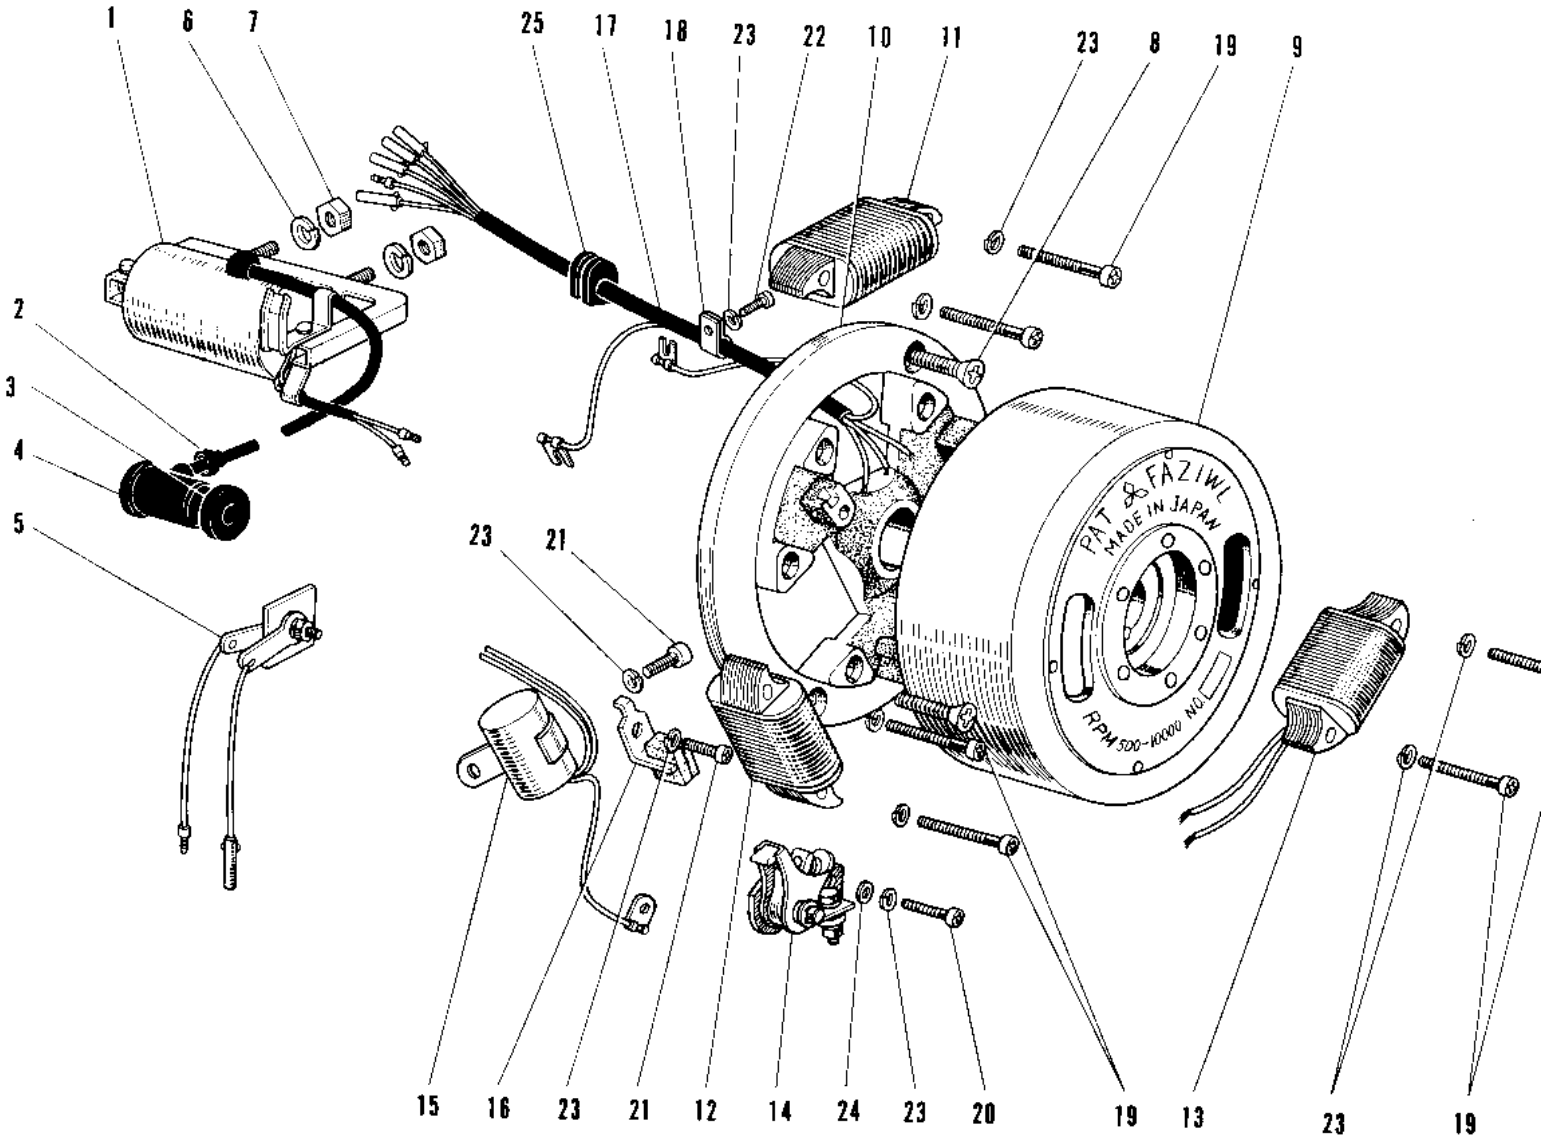

# 1969 Roadrunner PARTS DIAGRAM

IGNITION/GENERATOR (E/NO. 909150~)

# 1969 Roadrunner PARTS LIST

IGNITION/GENERATOR (E/NO. 909150~)

ITEM NAME	PART NUMBER	QUANTITY
COIL IGNITION (Ref # 1)	21121-029	1
GROMMET (Ref # 2)	92071-517	1
GROMMET PLUG CAP A (Ref # 3)	21131-002	1
CAP-SPARK PLUG (Ref # 4)	21130-016	1
RECTIFIER (Ref # 5)	21061-5001	1
WASHER SPRING 6MM (Ref # 6)	461F0600	2
NUT 6MM (Ref # 7)	311B0600	2
SCREW CNTSNK HD 6X14 (Ref # 8)	221B0614	2
MAGNETO ASSY (Ref # 9~24)	21002-014	1
FLYWHEEL (Ref # 9)	21050-007	1
BASE MAGNETO (Ref # 10)	21048-008	1
COIL PRIMARY (Ref # 11)	21049-008	1
COIL LIGHTING B (Ref # 12)	21047-009	1
COIL LIGHTING A (Ref # 13)	21047-008	1
BREAKER ASSY CONTACT (Ref # 14)	21008-013	1
CONDENSER (Ref # 15)	21013-016	1
FELT OIL (Ref # 16)	21019-005	1
WIRING HARNESS MAG (Ref # 17)	21029-012	1
CLAMP WIRING HARNESS (Ref # 18)	21037-002	1
SCREW PAN HEAD 4X25 (Ref # 19)	21022-001	6
SCREW-PAN-CRSOSS,4X12 (Ref # 20)	220B0412	1
SCREW PAN HEAD 4X8 (Ref # 21)	21085-004	2
SCREW PAN HEAD 4X6 (Ref # 22)	220B0406	1
WASHER SPRING 4MM (Ref # 23)	461F0400	1
WASHER PLAIN 4MM (Ref # 24)	410B0400	1
GROMMET WIRING HARN (Ref # 25)	21017-002	1