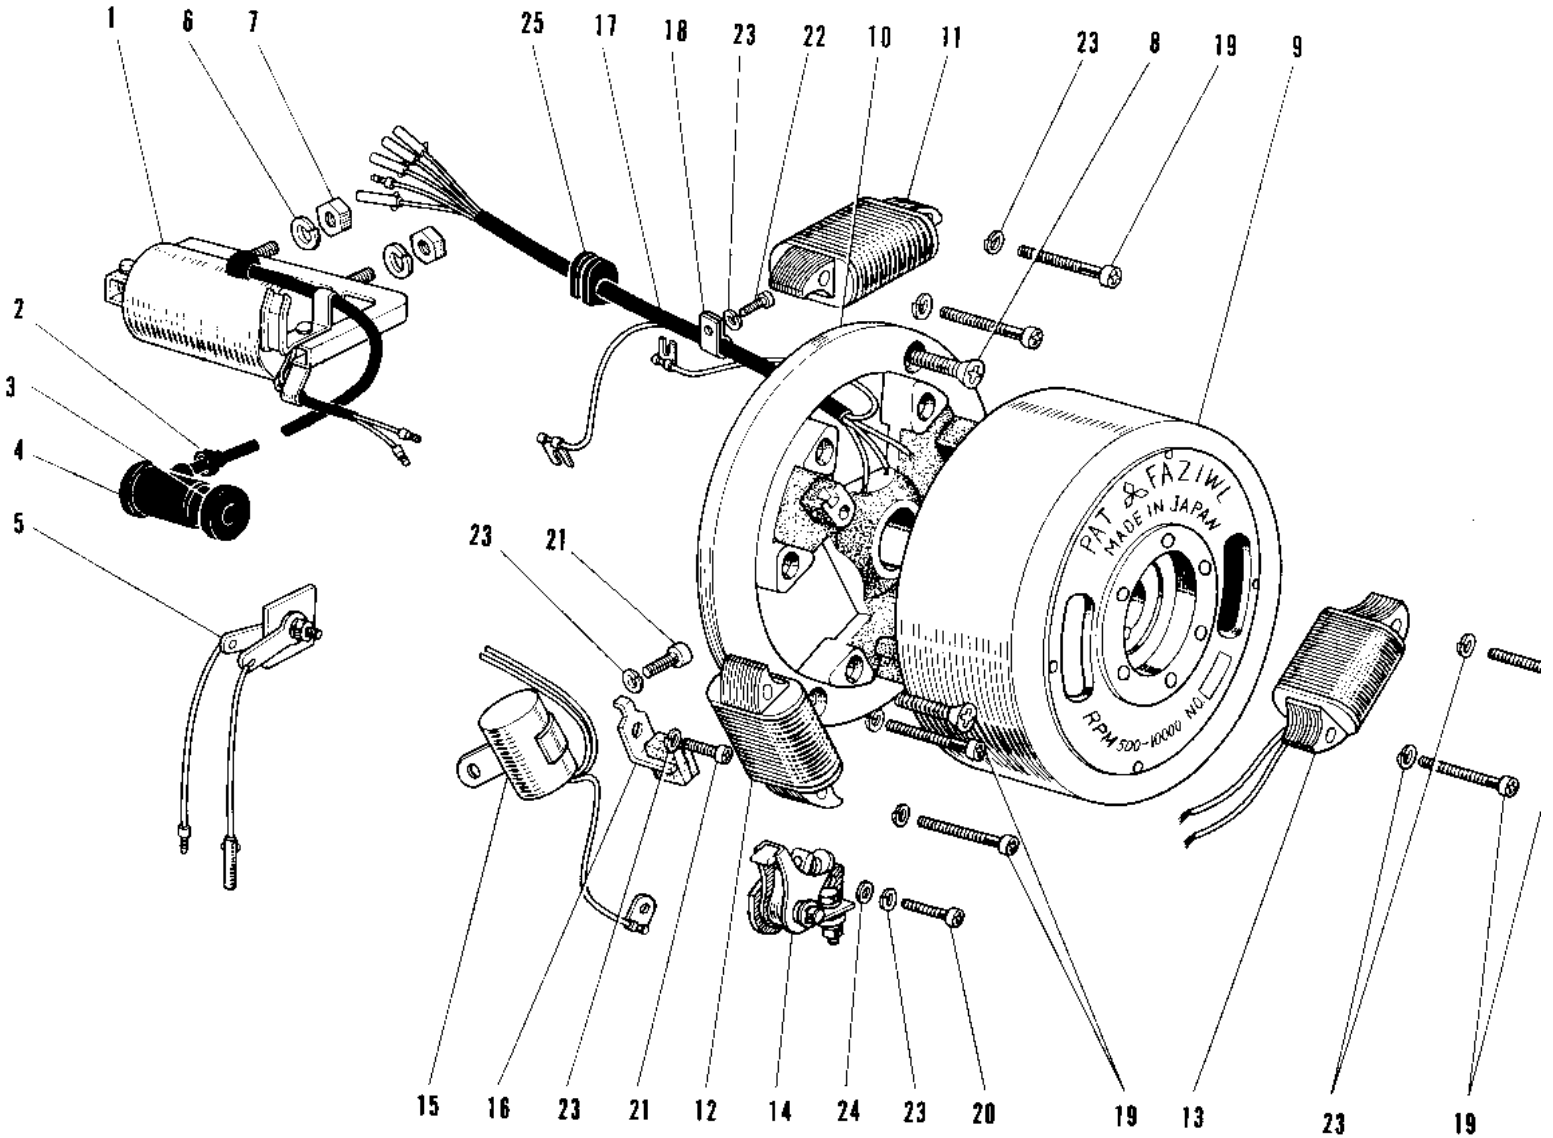

1969 Roadrunner PARTS DIAGRAM

IGNITION/GENERATOR (E/NO. 909150~)

1969 Roadrunner PARTS LIST

IGNITION/GENERATOR (E/NO. 909150~)

ITEM NAME	PART NUMBER	QUANTITY
COIL IGNITION (Ref # 1)	21121-029	1
GROMMET (Ref # 2)	92071-517	1
GROMMET PLUG CAP A (Ref # 3)	21131-002	1
CAP-SPARK PLUG (Ref # 4)	21130-016	1
RECTIFIER (Ref # 5)	21061-5001	1
WASHER SPRING 6MM (Ref # 6)	461F0600	2
NUT 6MM (Ref # 7)	311B0600	2
SCREW CNTSNK HD 6X14 (Ref # 8)	221B0614	2
MAGNETO ASSY (Ref # 9~24)	21002-014	1
FLYWHEEL (Ref # 9)	21050-007	1
BASE MAGNETO (Ref # 10)	21048-008	1
COIL PRIMARY (Ref # 11)	21049-008	1
COIL LIGHTING B (Ref # 12)	21047-009	1
COIL LIGHTING A (Ref # 13)	21047-008	1
BREAKER ASSY CONTACT (Ref # 14)	21008-013	1
CONDENSER (Ref # 15)	21013-016	1
FELT OIL (Ref # 16)	21019-005	1
WIRING HARNESS MAG (Ref # 17)	21029-012	1
CLAMP WIRING HARNESS (Ref # 18)	21037-002	1
SCREW PAN HEAD 4X25 (Ref # 19)	21022-001	6
SCREW-PAN-CRSOSS,4X12 (Ref # 20)	220B0412	1
SCREW PAN HEAD 4X8 (Ref # 21)	21085-004	2
SCREW PAN HEAD 4X6 (Ref # 22)	220B0406	1
WASHER SPRING 4MM (Ref # 23)	461F0400	1
WASHER PLAIN 4MM (Ref # 24)	410B0400	1
GROMMET WIRING HARN (Ref # 25)	21017-002	1