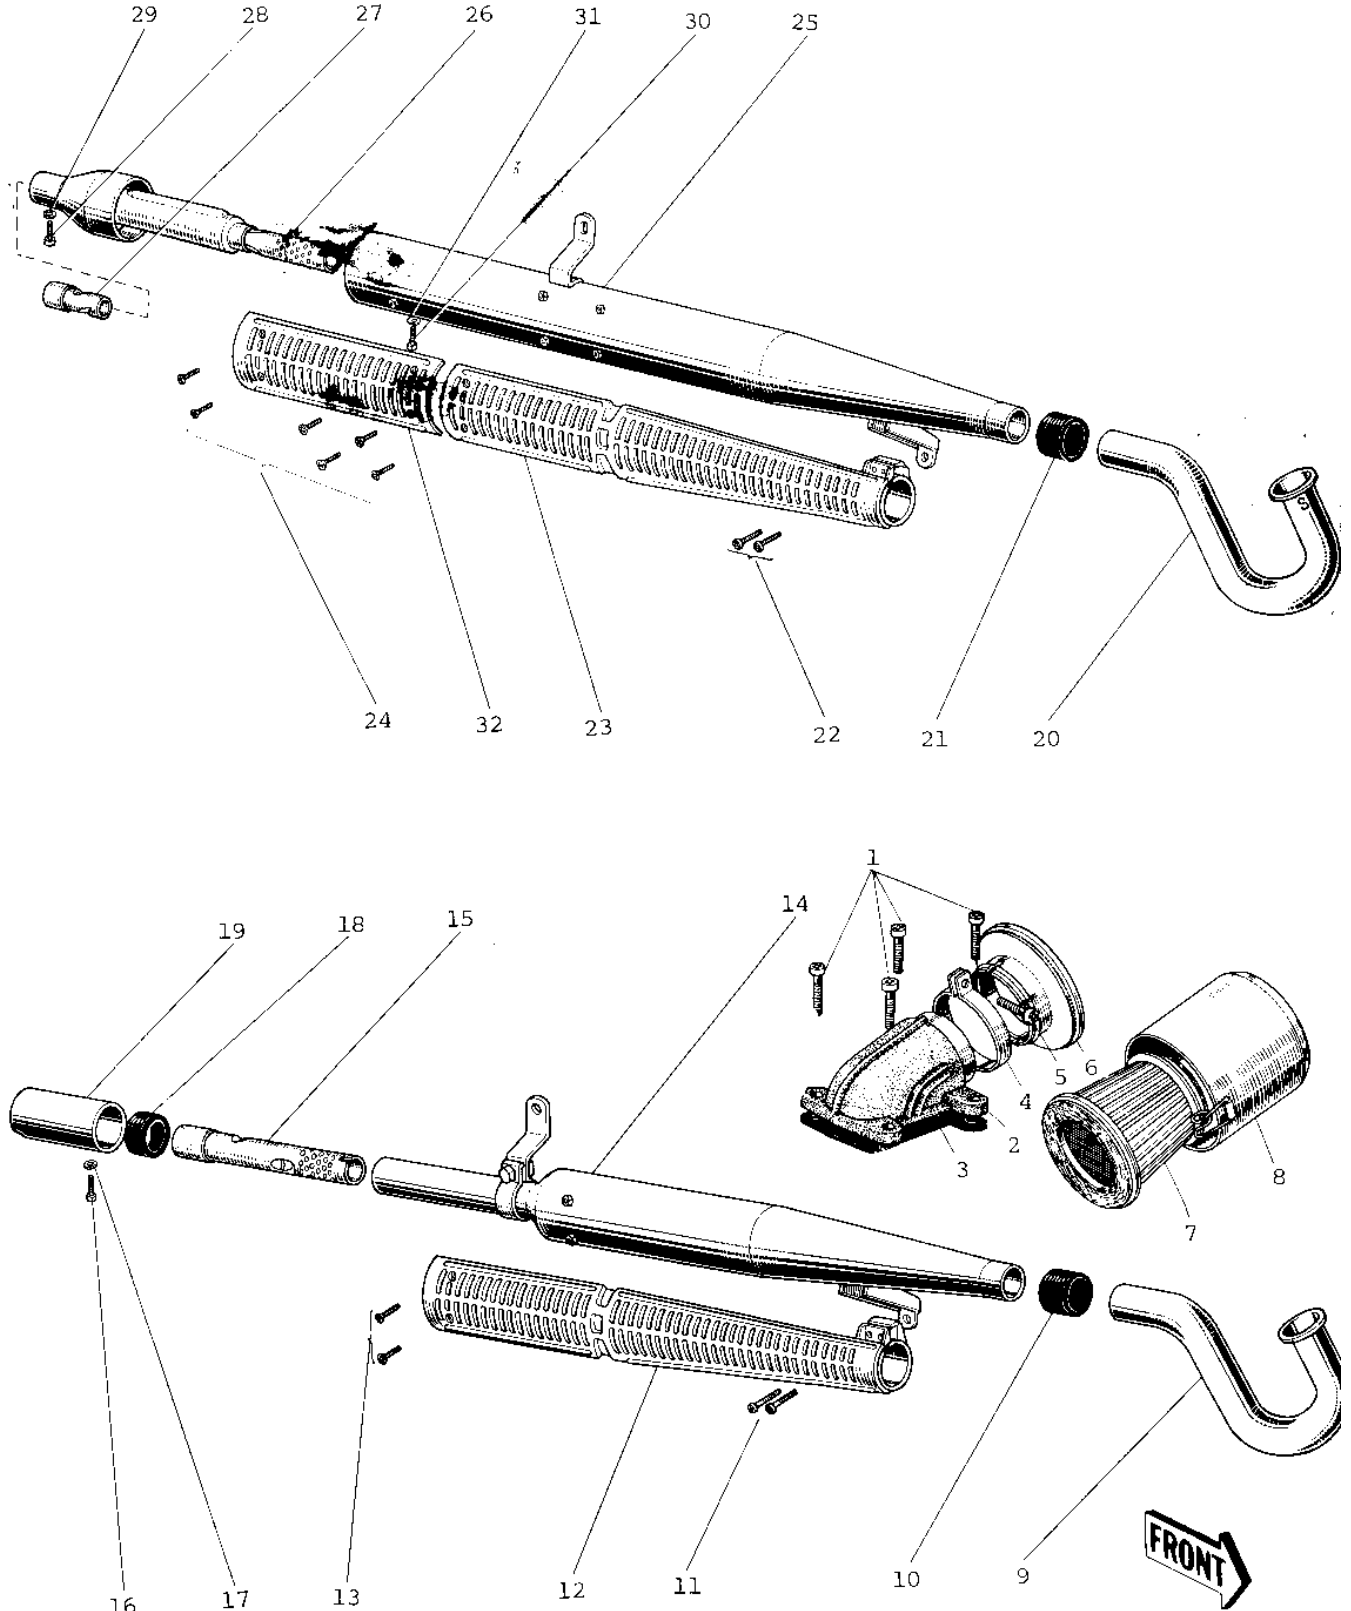

# 1967 Roadrunner PARTS DIAGRAM

# 1967 Roadrunner PARTS LIST

## AIR CLEANER/MUFFLER

ITEM NAME	PART NUMBER	QUANTITY
BOLT,6X10 (Ref # 28)	112G0610	1
WASHER SPRING 6MM (Ref # 29)	461F0600	1
BOLT HEX HEAD 5X10 (Ref # 30)	110B0510	1
BOLT HEX HEAD 6X8 (Ref # 30)	110B0608	1
WASHER PLAIN 5MM (Ref # 31)	410B0500	1
WASHER PLAIN 6MM (Ref # 31)	410B0600	1
COVER MUFFLER REAR (Ref # 32)	18057-016	1