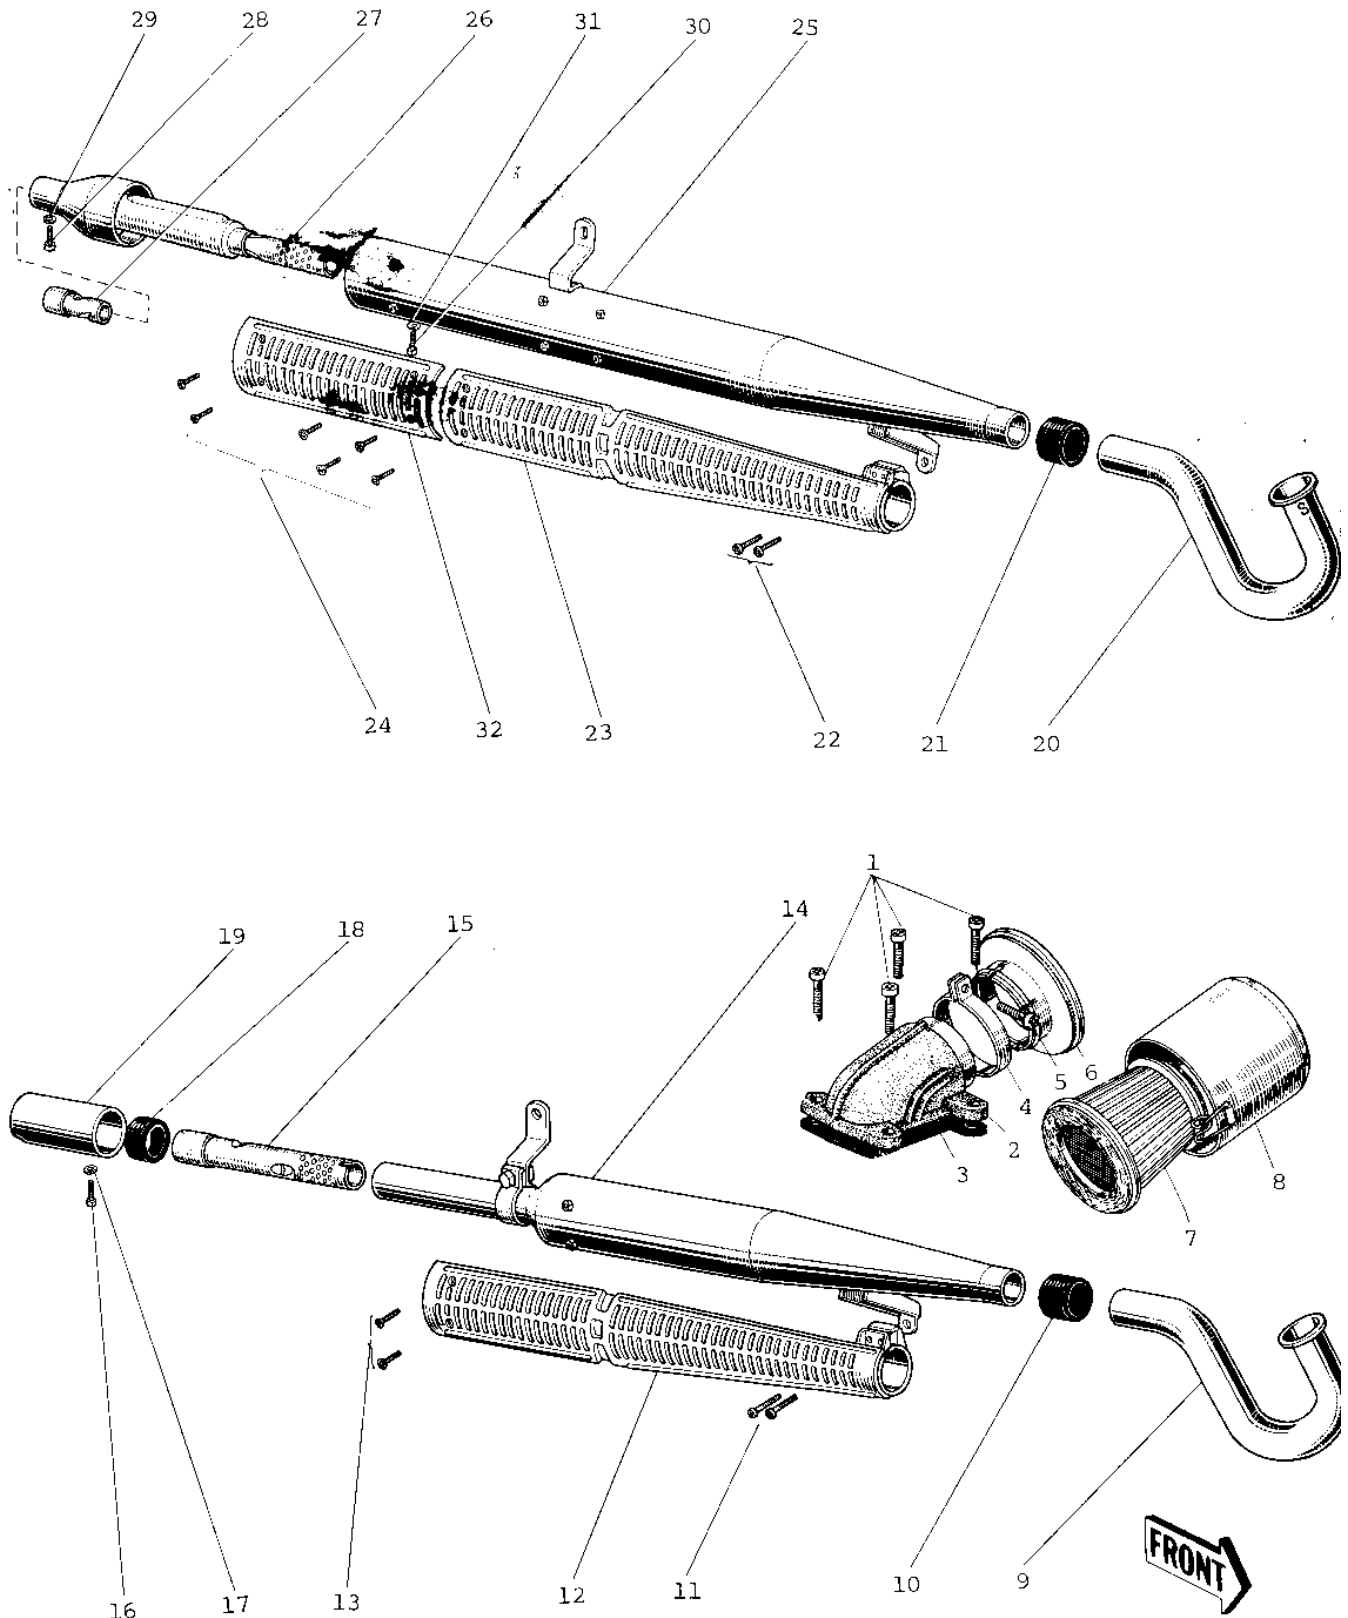

1967 Roadrunner PARTS DIAGRAM

AIR CLEANER/MUFFLER

1967 Roadrunner PARTS LIST

AIR CLEANER/MUFFLER

ITEM NAME	PART NUMBER	QUANTITY
SCREW PAN HEAD 6X20 (Ref # 1)	220B0620	1
INLET PIPE (Ref # 2)	11015-005	1
GASKET INLET PIPE (Ref # 3)	11017-001	1
AIR CLEANER ASSY (Ref # 4 ~ 8)	11010-017	1
CLAMP AIR CLEAN CLAMP (Ref # 4)	92037-013	1
SCREW PAN HEAD 6X25 (Ref # 5)	220B0625	3
CAP AIR CLEANER (Ref # 6)	11012-005	1
ELEMENT AIR CLEANER (Ref # 7)	11013-005	1
BODY AIR CLEANER (Ref # 8)	11011-004	1
PIPE EXHAUST (Ref # 9)	18049-018	1
CONNECTOR MUFFLER (Ref # 10)	18043-008	2
COVER MUFFLER (Ref # 12)	18057-006	2
SCREW PAN HEAD 6X6 (Ref # 13)	220B0606	2
MUFFLER ASSY (Ref # 14 ~ 1)	18005-005	1
BAFFLE TUBE (Ref # 15)	18033-009	1
SCREW PAN HEAD 5X8 (Ref # 16)	220B0508	2
WASHER SPRING 5MM (Ref # 17)	461F0500	1
RUBBER SEAL (Ref # 18)	18068-002	1
TAIL PIECE (Ref # 19)	18048-003	1
PIPE EXHAUST (Ref # 20)	18049-019	1
MUFFLER ASSY (Ref # 25 ~ 3)	18005-006	1
SPARK ARRESTOR COMP (Ref # 26)	18033-010	1
BAFFLE TUBE (Ref # 27)	18033-011	1
BOLT,6X10 (Ref # 28)	112G0610	1
WASHER SPRING 6MM (Ref # 29)	461F0600	1
BOLT HEX HEAD 5X10 (Ref # 30)	110B0510	1
BOLT HEX HEAD 6X8 (Ref # 30)	110B0608	1
WASHER PLAIN 5MM (Ref # 31)	410B0500	1
WASHER PLAIN 6MM (Ref # 31)	410B0600	1

1967 Roadrunner PARTS LIST

AIR CLEANER/MUFFLER

ITEM NAME	PART NUMBER	QUANTITY
COVER MUFFLER REAR (Ref # 32)	18057-016	1