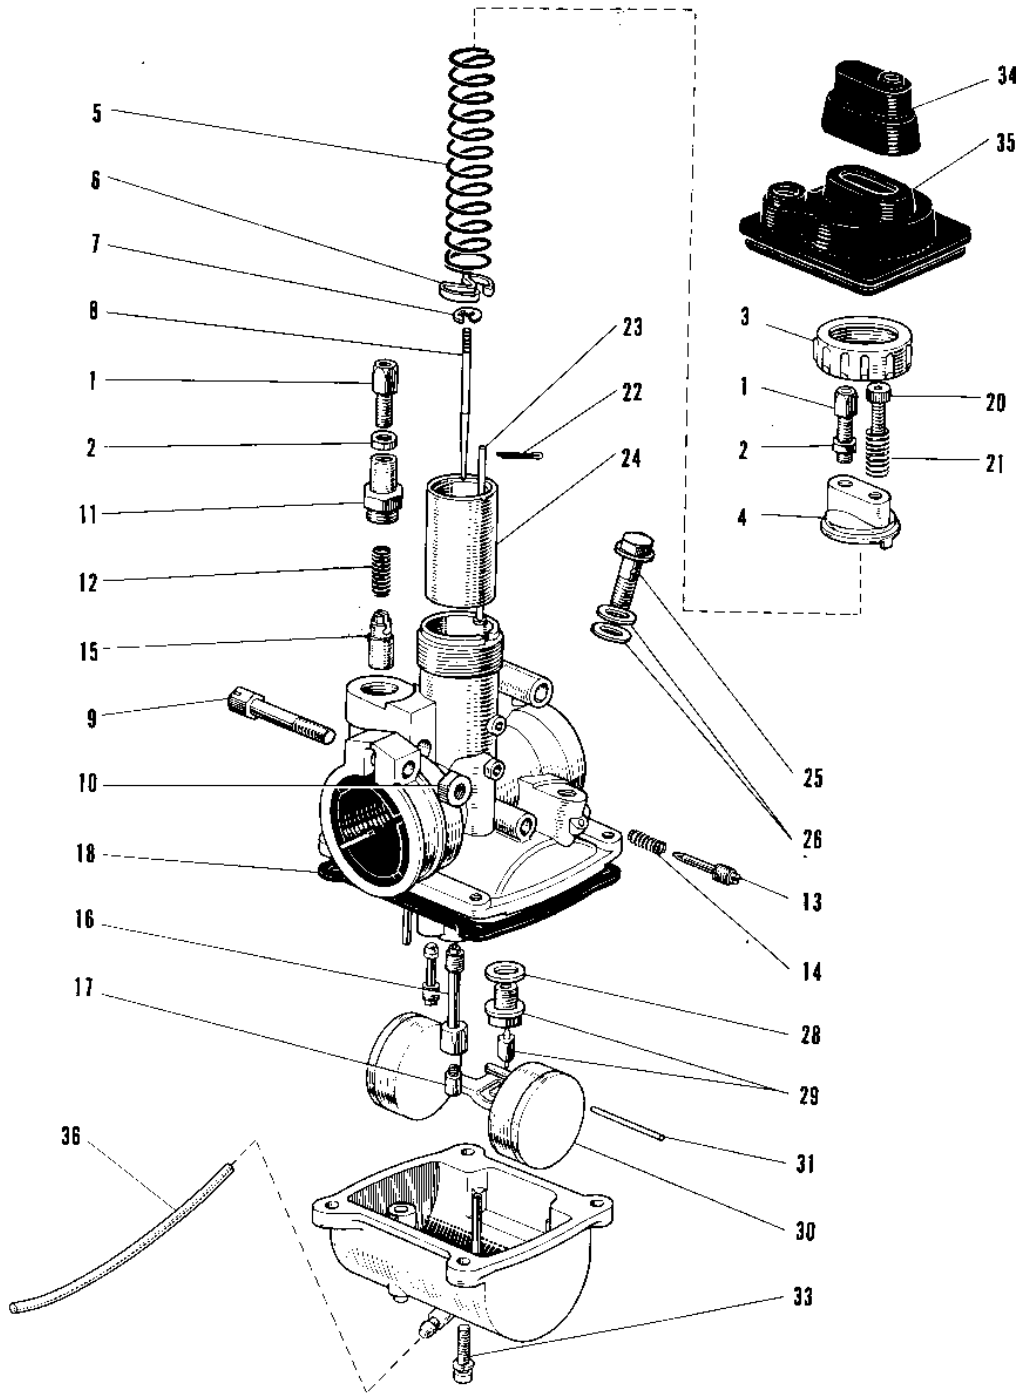

1969 Roadrunner PARTS DIAGRAM

CARBURETOR

1969 Roadrunner PARTS LIST

CARBURETOR

ITEM NAME	PART NUMBER	QUANTITY
CARBURETOR ASSY (Ref # 1~33)	16001-025	(1
CARBURETOR ASSY (Ref # 1~33)	16001-024	1
CABLE ADJUSTER (Ref # 1)	16002-002	2
NUT CABLE ADJUST LOCK (Ref # 2)	16003-004	2
CAP MIXING CHAMBER (Ref # 3)	16004-001	1
TOP MIXING CHAMBER (Ref # 4)	16005-004	1
SPRING THROTTLE VALVE (Ref # 5)	16006-003	1
SPRING SEAT THRTL VLV (Ref # 6)	16007-003	1
CIRCLIP (Ref # 7)	16008-010	1
JET NEEDLE 4J-9 (Ref # 8)	16009-009	(1
JET NEEDLE 4H7 (Ref # 8)	16009-008	1
SCREW CLAMP (Ref # 9)	16010-004	1
NUT 6MM (Ref # 10)	311B0600	(1
NUT 6MM (Ref # 10)	311B0600	1
CAP STARTER PLUNGER (Ref # 11)	16012-004	1
SPRING-PLUNGER (Ref # 12)	16013-003	1
SCREW PILOT AIR ADJST (Ref # 13)	16014-002	1
SPRING-THR STOP SCREW (Ref # 14)	16022-007	1
PLUNGER-ENRICHNER (Ref # 15)	16016-002	1
NEEDLE JET E-4 (Ref # 16)	16017-025	(1
NEEDLE JET E-2 (Ref # 16)	16017-024	1
JET-MAIN NO 160A (Ref # 17)	92063-017	(1
JET-MAIN NO 120A (Ref # 17)	92063-013	1
GASKET FLOAT CHAMBER (Ref # 18)	16019-003	1
SCREW,THROTTLE STOP (Ref # 20)	16021-002	1
SPRING THR STOP SCREW (Ref # 21)	16022-005	1
UNAVAILABLE IN PRICE BOOK (Ref # 22)	16023-001	1
ROD-THROTTLE VLV STOP (Ref # 23)	16024-010	1
VALVE THROTTLE CA2.5 (Ref # 24)	16025-006	1

1969 Roadrunner PARTS LIST

CARBURETOR

ITEM NAME	PART NUMBER	QUANTITY
BOLT BANJO (Ref # 25)	92001-011	1
GASKET 8MM (Ref # 26)	751P0800	2
WASHER VALVE SEAT (Ref # 28)	16029-002	1
FLOAT VALVE ASSY (Ref # 29)	16030-002	(1
FLOAT VALVE ASSY (Ref # 29)	16030-009	1
FLOAT (Ref # 30)	16031-003	1
FLOAT PIN (Ref # 31)	16032-003	1
SCREW FLOAT CHAMBER (Ref # 33)	16033-002	4
SCREW FLOAT CHAMBER (Ref # 33)	16033-008	AL
SCREW-FLOAT CHAMBER (Ref # 33)	16033-012	4
GROMMET CARB CAP (Ref # 34)	14038-001	1
CAP CARBURETOR RUBBER (Ref # 35)	14038-003	1
PIPE FUEL OVERFLOW (Ref # 36)	92059-005	1