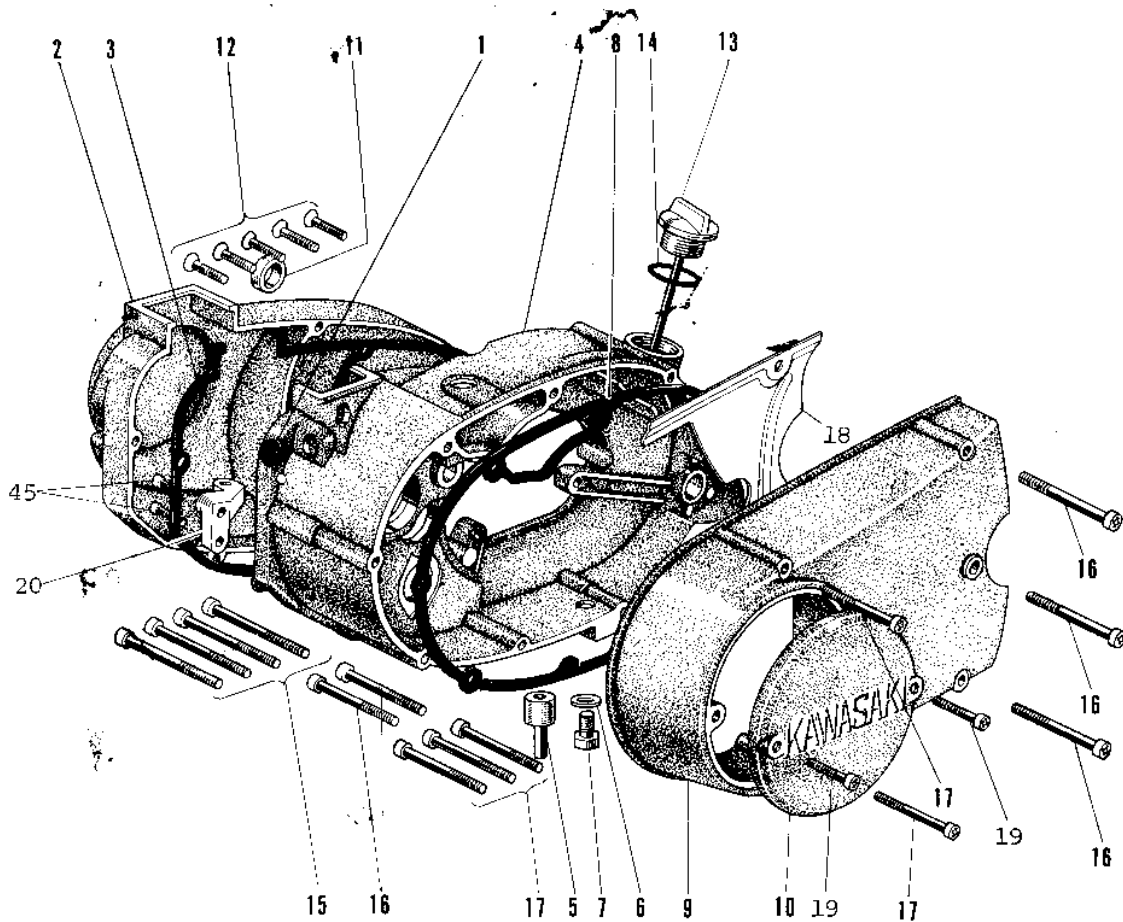

## 1968 Roadrunner PARTS DIAGRAM

### ENGINE COVERS

## 1968 Roadrunner PARTS LIST

### ENGINE COVERS

ITEM NAME	PART NUMBER	QUANTITY
CAP CARB MOUNT HOLE (Ref # 1)	14039-001	1
COVER CARBURETOR (Ref # 2)	14030-002	1
GASKET CARBURETOR COV (Ref # 3)	14047-002	1
COVER R.H ENGINE (Ref # 4)	14032-012	1
PIPE FUEL OVERFLOW (Ref # 5)	16116-001	1
GASKET CHECK VALVE (Ref # 6)	92065-058	2
PLUG OIL DRAIN (Ref # 7)	92067-001	1
GASKET R.H ENGINE COV (Ref # 8)	14046-004	1
COVER L.H ENGINE (Ref # 9)	14031-005	1
COVER BREAKER POINT (Ref # 10)	14027-003	1
OIL SEAL SB16244 (Ref # 11)	92049-002	1
SCREW OVL CNTSNK 6X30 (Ref # 12)	222B0630	1
PLUG OIL FILLER (Ref # 13)	16115-002	1
"0" RING,20MM (Ref # 14)	670B2020	1
SCREW PAN HEAD 6X65 (Ref # 15)	220B0665	1
SCREW PAN HEAD 6X55 (Ref # 16)	220B0655	1
SCREW PAN HEAD 6X45 (Ref # 17)	220B0645	1
COVER DRV CHAIN BACK (Ref # 18)	14024-001	1
SCREW OVL CNTSNK 6X20 (Ref # 19)	222B0620	1
GUIDE OIL PUMP CABLE (Ref # 20)	14044-001	1
COVER L.H ENGINE (Ref # 21)	14031-034	1
PIN,DOWEL,6.5X10X12 (Ref # 22)	552B1012	1
OIL SEAL SC38556 (Ref # 23)	92050-012	1
UNAVAILABLE IN PRICE BOOK (Ref # 25)	16115-004	1
SCREW PAN HEAD 6X40 (Ref # 26)	220B0640	1
GASKET LH ENG COV CAP (Ref # 27)	14051-001	1
CAP ASSY L.H ENG COV (Ref # 28~41)	14075-002	1
BEARING BALL #6005 (Ref # 29)	601B6005	1
BALL STEEL 1/4' (Ref # 30)	600A0800	1