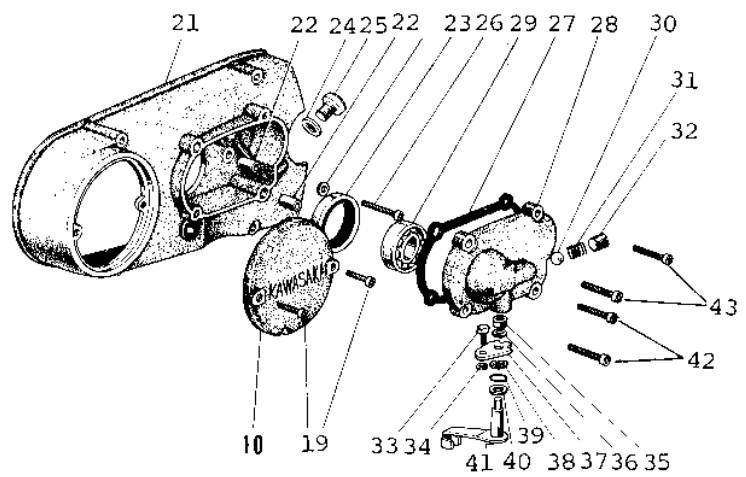

## 1968 Roadrunner PARTS DIAGRAM

### ENGINE COVERS

### ENGINE COVERS

ITEM NAME	PART NUMBER	QUANTITY
CAP CARB MOUNT HOLE (Ref # 1)	14039-001	1
COVER CARBURETOR (Ref # 2)	14030-002	1
GASKET CARBURETOR COV (Ref # 3)	14047-002	1
COVER R.H ENGINE (Ref # 4)	14032-012	1
PIPE FUEL OVERFLOW (Ref # 5)	16116-001	1
GASKET CHECK VALVE (Ref # 6)	92065-058	2
PLUG OIL DRAIN (Ref # 7)	92067-001	1
GASKET R.H ENGINE COV (Ref # 8)	14046-004	1
COVER L.H ENGINE (Ref # 9)	14031-005	1
COVER BREAKER POINT (Ref # 10)	14027-003	1
OIL SEAL SB16244 (Ref # 11)	92049-002	1
SCREW OVL CNTSNK 6X30 (Ref # 12)	222B0630	1
PLUG OIL FILLER (Ref # 13)	16115-002	1
"0" RING,20MM (Ref # 14)	670B2020	1
SCREW PAN HEAD 6X65 (Ref # 15)	220B0665	1
SCREW PAN HEAD 6X55 (Ref # 16)	220B0655	1
SCREW PAN HEAD 6X45 (Ref # 17)	220B0645	1
COVER DRV CHAIN BACK (Ref # 18)	14024-001	1
SCREW OVL CNTSNK 6X20 (Ref # 19)	222B0620	1
GUIDE OIL PUMP CABLE (Ref # 20)	14044-001	1
COVER L.H ENGINE (Ref # 21)	14031-034	1
PIN,DOWEL,6.5X10X12 (Ref # 22)	552B1012	1
OIL SEAL SC38556 (Ref # 23)	92050-012	1
UNAVAILABLE IN PRICE BOOK (Ref # 25)	16115-004	1
SCREW PAN HEAD 6X40 (Ref # 26)	220B0640	1
GASKET LH ENG COV CAP (Ref # 27)	14051-001	1
CAP ASSY L.H ENG COV (Ref # 28~41)	14075-002	1
BEARING BALL #6005 (Ref # 29)	601B6005	1
BALL STEEL 1/4' (Ref # 30)	600A0800	1

### ENGINE COVERS

ITEM NAME	PART NUMBER	QUANTITY
SPRING (Ref # 31)	92081-075	1
PLUG L.H ENG COV CAP (Ref # 32)	92066-015	1
RETAINER SHIFT ROD (Ref # 33)	13197-001	1
CIRCLIP SELD BEM FIT (Ref # 34)	482K4000	1
NUT 6MM (Ref # 35)	312B0600	1
WASHER SPRING 6MM (Ref # 36)	461F0600	1
LEVER A (Ref # 37)	13204-002	1
WASHER WAVE (Ref # 38)	13211-001	1
"O" RING,8MM (Ref # 39)	670B1508	1
WASHER PLAIN 8MM (Ref # 40)	410B0800	1
LEVER SHIFT (Ref # 41)	13234-001	1
SCREW PAN HEAD 6X25 (Ref # 42)	220B0625	1
SCREW PAN HEAD 6X35 (Ref # 43)	220B0635	1
WASHER LOCK 6MM (Ref # 44)	92024-019	1
SCREW PAN HEAD 6X20 (Ref # 45)	220B0620	1