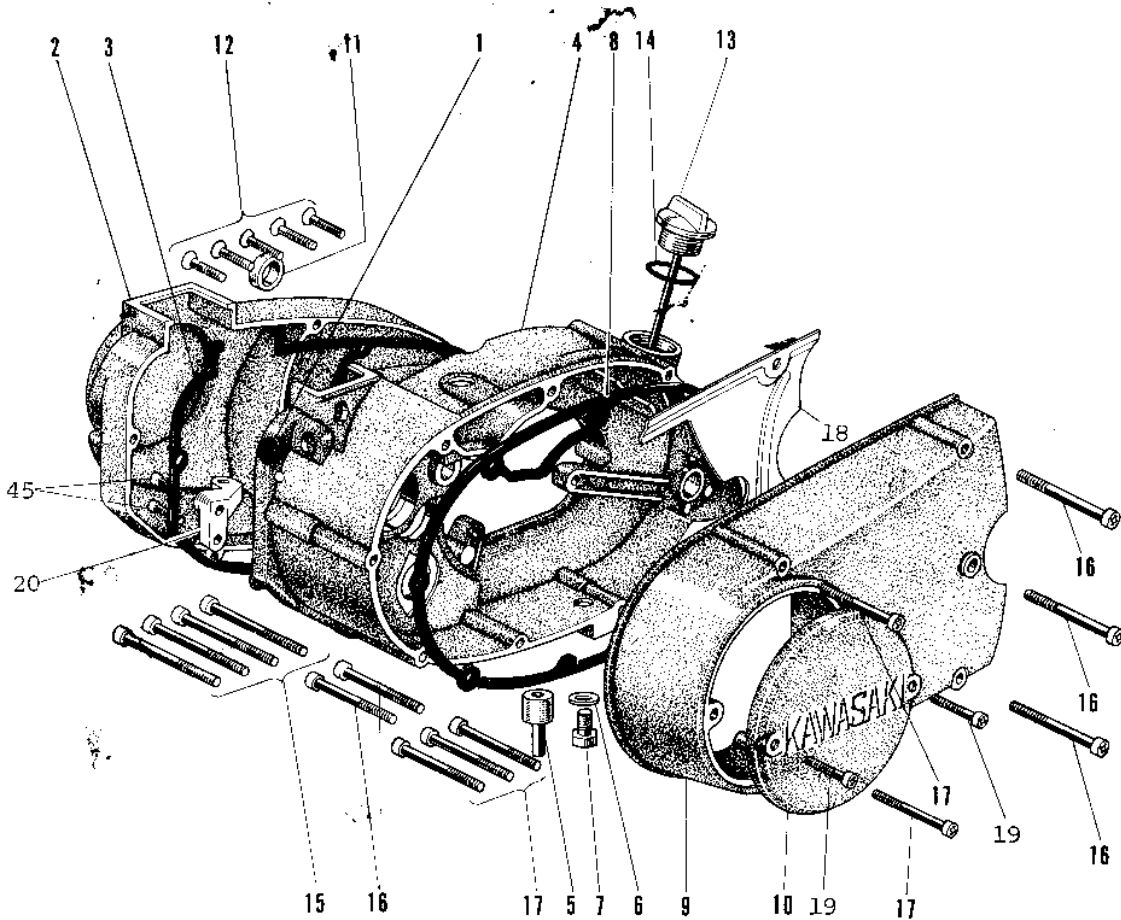

## 1969 Roadrunner PARTS DIAGRAM

ENGINE COVERS

FRONT

## 1969 Roadrunner PARTS LIST

### ENGINE COVERS

ITEM NAME	PART NUMBER	QUANTITY
CAP CARB MOUNT HOLE (Ref # 1)	14039-001	1
COVER CARBURETOR (Ref # 2)	14030-002	1
GASKET CARBURETOR COV (Ref # 3)	14047-002	1
COVER R.H ENGINE (Ref # 4)	14032-012	1
PIPE FUEL OVERFLOW (Ref # 5)	16116-001	1
GASKET CHECK VALVE (Ref # 6)	92065-058	1
PLUG OIL DRAIN (Ref # 7)	92067-001	1
GASKET R.H ENGINE COV (Ref # 8)	14046-004	1
COVER L.H ENGINE (Ref # 9)	14031-005	1
COVER BREAKER POINT (Ref # 10)	14027-003	1
OIL SEAL SB16244 (Ref # 11)	92049-002	1
SCREW OVL CNTSNK 6X30 (Ref # 12)	222B0630	1
PLUG OIL FILLER (Ref # 13)	16115-002	1
"O" RING,20MM (Ref # 14)	670B2020	1
SCREW PAN HEAD 6X65 (Ref # 15)	220B0665	1
SCREW PAN HEAD 6X55 (Ref # 16)	220B0655	1
SCREW PAN HEAD 6X45 (Ref # 17)	220B0645	1
COVER DRV CHAIN BACK (Ref # 18)	14024-001	1
SCREW OVL CNTSNK 6X20 (Ref # 19)	222B0620	1
GUIDE OIL PUMP CABLE (Ref # 20)	14044-001	1
SCREW PAN HEAD 6X20 (Ref # 45)	220B0620	1