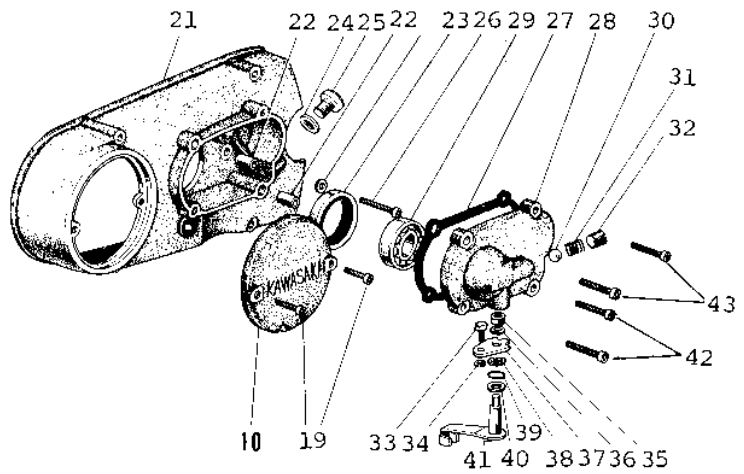

## 1969 Roadrunner PARTS DIAGRAM

ENGINE COVERS

FRONT

## 1969 Roadrunner PARTS LIST

### ENGINE COVERS

ITEM NAME	PART NUMBER	QUANTITY
CAP CARB MOUNT HOLE (Ref # 1)	14039-001	1
COVER CARBURETOR (Ref # 2)	14030-002	1
GASKET CARBURETOR COV (Ref # 3)	14047-002	1
COVER R.H ENGINE (Ref # 4)	14032-012	1
PIPE FUEL OVERFLOW (Ref # 5)	16116-001	1
GASKET CHECK VALVE (Ref # 6)	92065-058	1
PLUG OIL DRAIN (Ref # 7)	92067-001	1
GASKET R.H ENGINE COV (Ref # 8)	14046-004	1
COVER L.H ENGINE (Ref # 9)	14031-005	1
COVER BREAKER POINT (Ref # 10)	14027-003	1
OIL SEAL SB16244 (Ref # 11)	92049-002	1
SCREW OVL CNTSNK 6X30 (Ref # 12)	222B0630	1
PLUG OIL FILLER (Ref # 13)	16115-002	1
"O" RING,20MM (Ref # 14)	670B2020	1
SCREW PAN HEAD 6X65 (Ref # 15)	220B0665	1
SCREW PAN HEAD 6X55 (Ref # 16)	220B0655	1
SCREW PAN HEAD 6X45 (Ref # 17)	220B0645	1
COVER DRV CHAIN BACK (Ref # 18)	14024-001	1
SCREW OVL CNTSNK 6X20 (Ref # 19)	222B0620	1
GUIDE OIL PUMP CABLE (Ref # 20)	14044-001	1
SCREW PAN HEAD 6X20 (Ref # 45)	220B0620	1