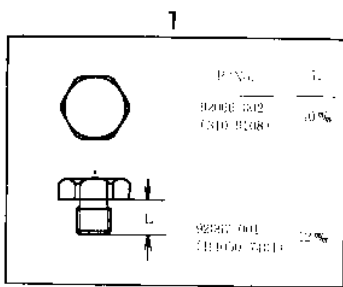

## 1969 Roadrunner PARTS DIAGRAM

ENGINE COVERS

FRONT

### ENGINE COVERS

ITEM NAME	PART NUMBER	QUANTITY
CAP CARB MOUNT HOLE (Ref # 1)	14039-001	1
COVER CARBURETOR (Ref # 2)	14030-002	1
GASKET CARBURETOR COV (Ref # 3)	14047-002	1
COVER R.H ENGINE (Ref # 4)	14032-012	1
PIPE FUEL OVERFLOW (Ref # 5)	16116-001	1
GASKET CHECK VALVE (Ref # 6)	92065-058	1
PLUG OIL DRAIN (Ref # 7)	92067-001	1
GASKET R.H ENGINE COV (Ref # 8)	14046-004	1
COVER L.H ENGINE (Ref # 9)	14031-005	1
COVER BREAKER POINT (Ref # 10)	14027-003	1
OIL SEAL SB16244 (Ref # 11)	92049-002	1
SCREW OVL CNTSNK 6X30 (Ref # 12)	222B0630	1
PLUG OIL FILLER (Ref # 13)	16115-002	1
"O" RING,20MM (Ref # 14)	670B2020	1
SCREW PAN HEAD 6X65 (Ref # 15)	220B0665	1
SCREW PAN HEAD 6X55 (Ref # 16)	220B0655	1
SCREW PAN HEAD 6X45 (Ref # 17)	220B0645	1
COVER DRV CHAIN BACK (Ref # 18)	14024-001	1
SCREW OVL CNTSNK 6X20 (Ref # 19)	222B0620	1
GUIDE OIL PUMP CABLE (Ref # 20)	14044-001	1
SCREW PAN HEAD 6X20 (Ref # 45)	220B0620	1