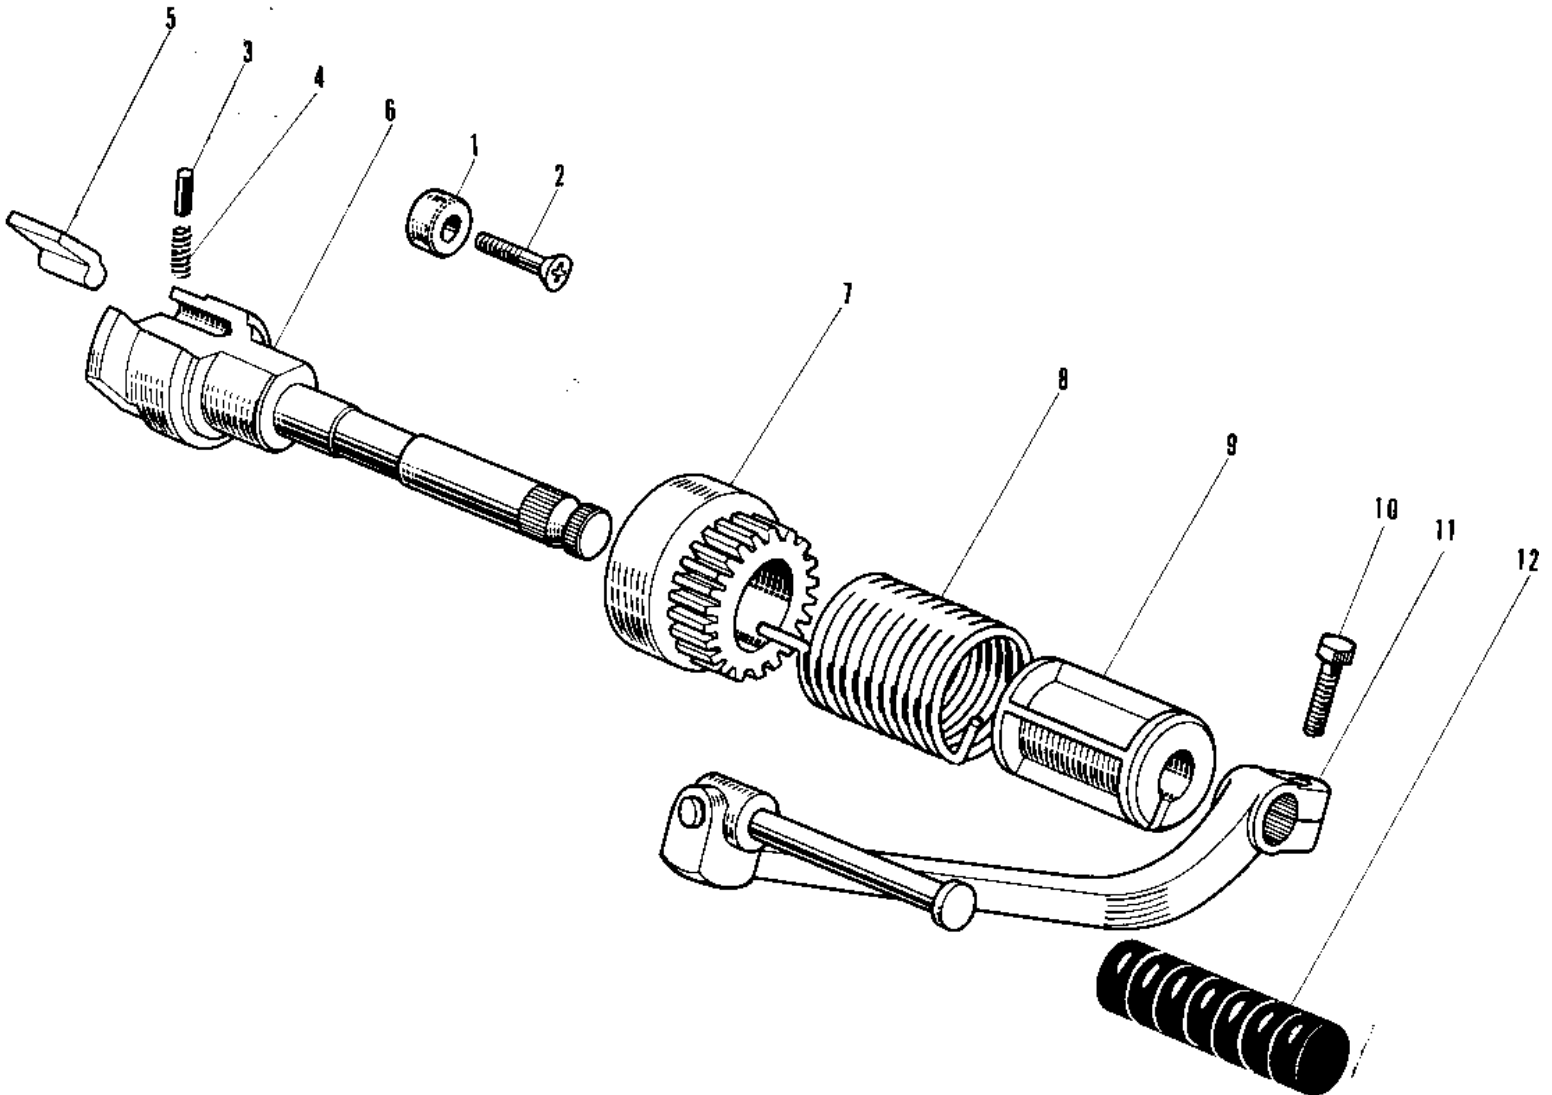

# 1969 Roadrunner PARTS DIAGRAM

# 1969 Roadrunner PARTS LIST

## KICKSTARTER MECHANISM

ITEM NAME	PART NUMBER	QUANTITY
STOPPER KICKSTARTER (Ref # 1)	13072-003	1
SCREW CNTSNK HD 6X25 (Ref # 2)	221B0625	1
PIN KICKSTARTER PAWL (Ref # 3)	92042-001	1
SPRING KICK PAWL (Ref # 4)	92081-022	1
PAWL KICKSTARTER (Ref # 5)	13069-004	1
SHAFT KICKSTARTER (Ref # 6)	13066-005	1
GEAR KICKSTARTER (Ref # 7)	13068-006	1
SPRING KICKSTARTER (Ref # 8)	92083-003	1
GUIDE KICK SPRING (Ref # 9)	13070-002	1
BOLT-SMALL-UPSET 8X25 (Ref # 10)	115G0825	1
PEDAL-KICKSTARTER (Ref # 11)	13058-039	1
RUBBER KICK PEDAL (Ref # 12)	13063-004	1