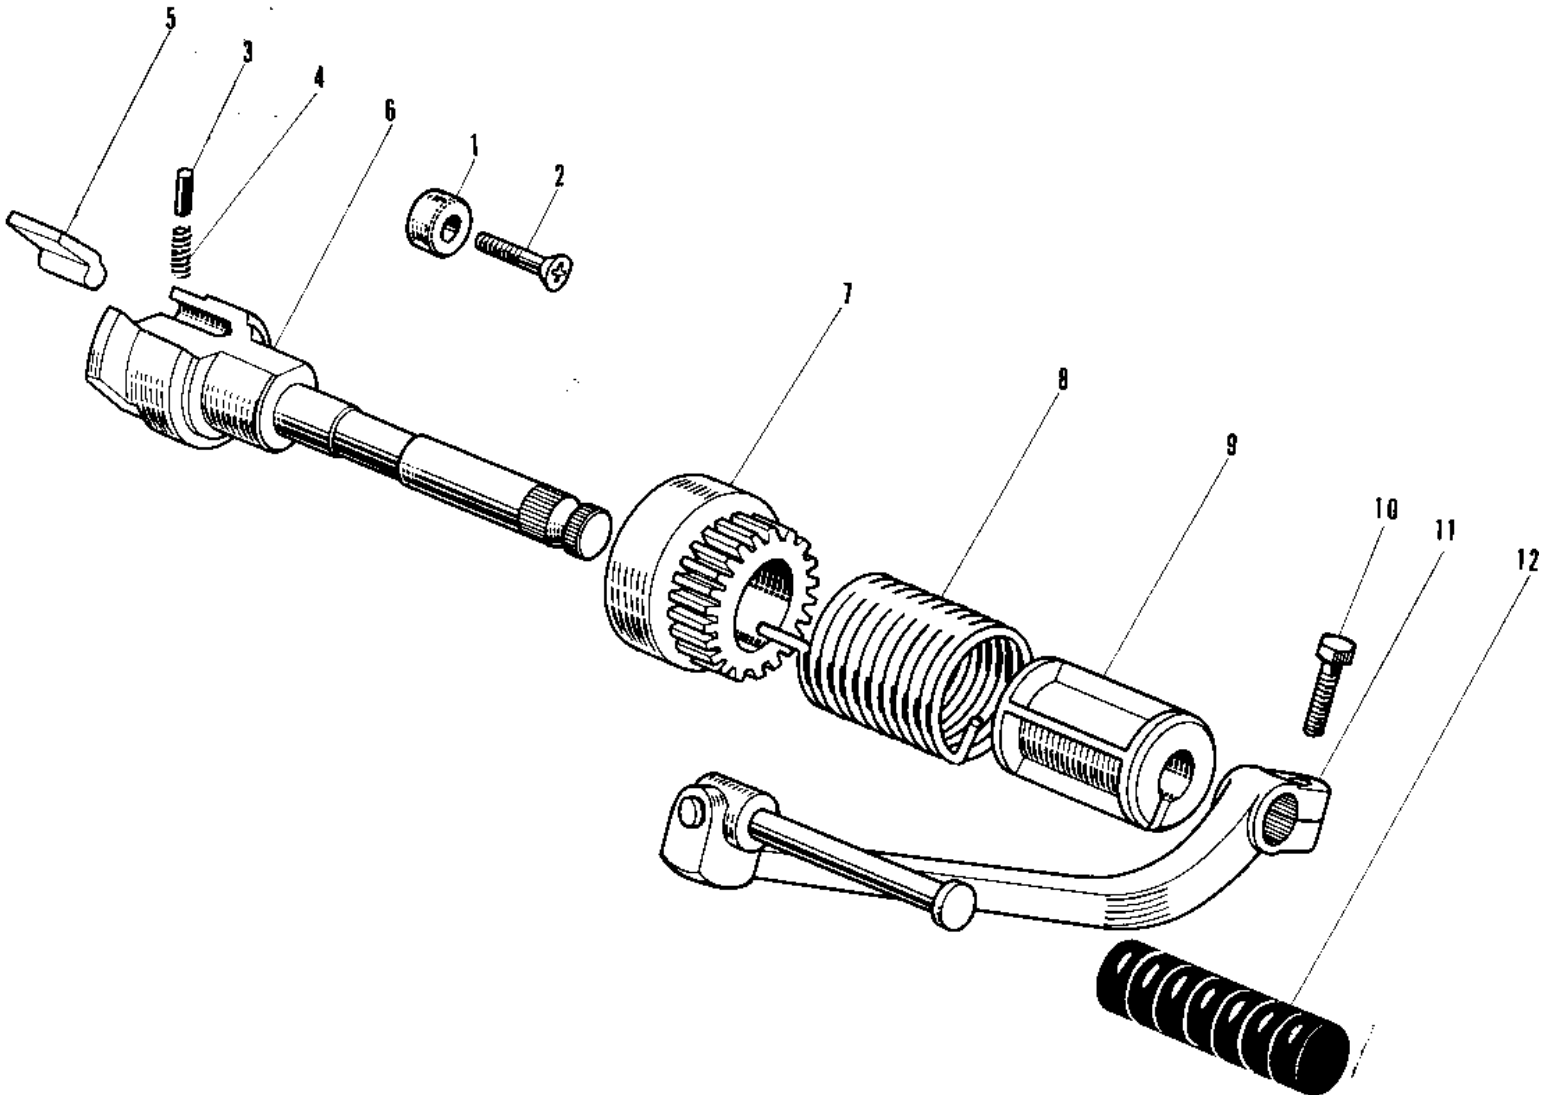

1969 Roadrunner PARTS DIAGRAM

KICKSTARTER MECHANISM

1969 Roadrunner PARTS LIST

KICKSTARTER MECHANISM

ITEM NAME	PART NUMBER	QUANTITY
STOPPER KICKSTARTER (Ref # 1)	13072-003	1
SCREW CNTSNK HD 6X25 (Ref # 2)	221B0625	1
PIN KICKSTARTER PAWL (Ref # 3)	92042-001	1
SPRING KICK PAWL (Ref # 4)	92081-022	1
PAWL KICKSTARTER (Ref # 5)	13069-004	1
SHAFT KICKSTARTER (Ref # 6)	13066-005	1
GEAR KICKSTARTER (Ref # 7)	13068-006	1
SPRING KICKSTARTER (Ref # 8)	92083-003	1
GUIDE KICK SPRING (Ref # 9)	13070-002	1
BOLT-SMALL-UPSET 8X25 (Ref # 10)	115G0825	1
PEDAL-KICKSTARTER (Ref # 11)	13058-039	1
RUBBER KICK PEDAL (Ref # 12)	13063-004	1