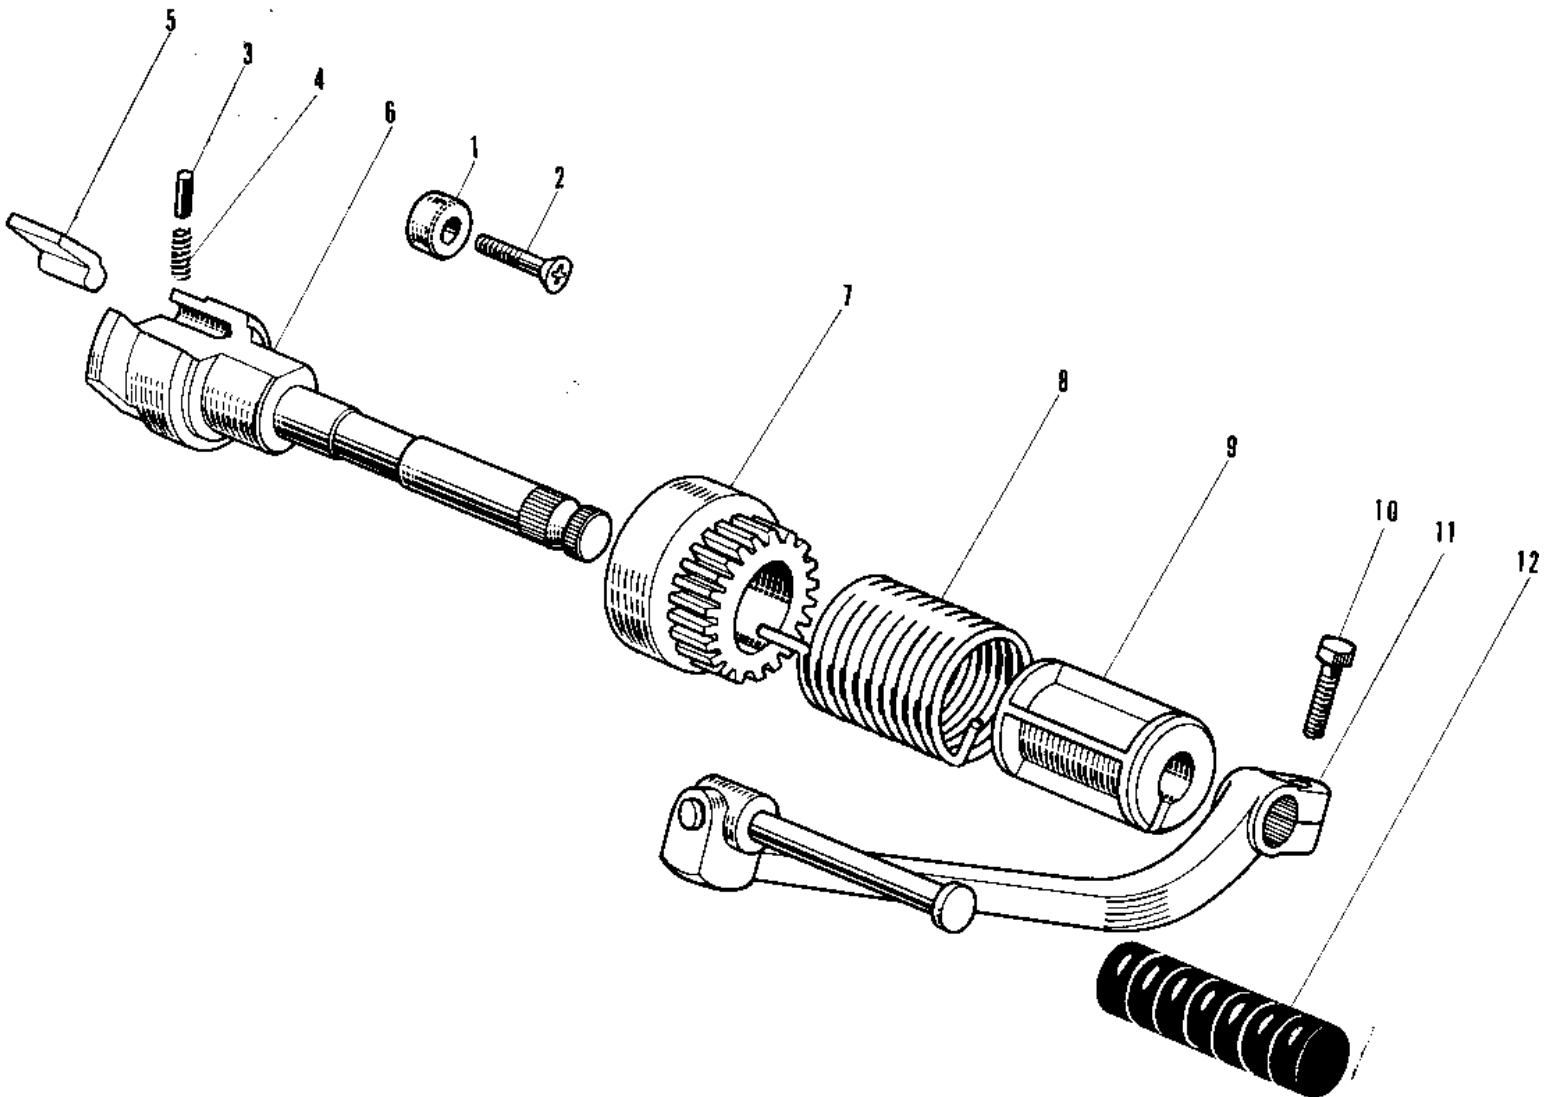

## 1968 Roadrunner PARTS DIAGRAM

KICKSTARTER MECHANISM

## 1968 Roadrunner PARTS LIST

### KICKSTARTER MECHANISM

ITEM NAME	PART NUMBER	QUANTITY
STOPPER KICKSTARTER (Ref # 1)	13072-003	1
SCREW CNTSNK HD 6X25 (Ref # 2)	221B0625	1
PIN KICKSTARTER PAWL (Ref # 3)	92042-001	1
SPRING KICK PAWL (Ref # 4)	92081-022	1
PAWL KICKSTARTER (Ref # 5)	13069-004	1
SHAFT KICKSTARTER (Ref # 6)	13066-005	1
GEAR KICKSTARTER (Ref # 7)	13068-006	1
SPRING KICKSTARTER (Ref # 8)	92083-003	1
GUIDE KICK SPRING (Ref # 9)	13070-002	1
BOLT-SMALL-UPSET 8X25 (Ref # 10)	115G0825	1
PEDAL-KICKSTARTER (Ref # 11)	13058-039	1
RUBBER KICK PEDAL (Ref # 12)	13063-004	1