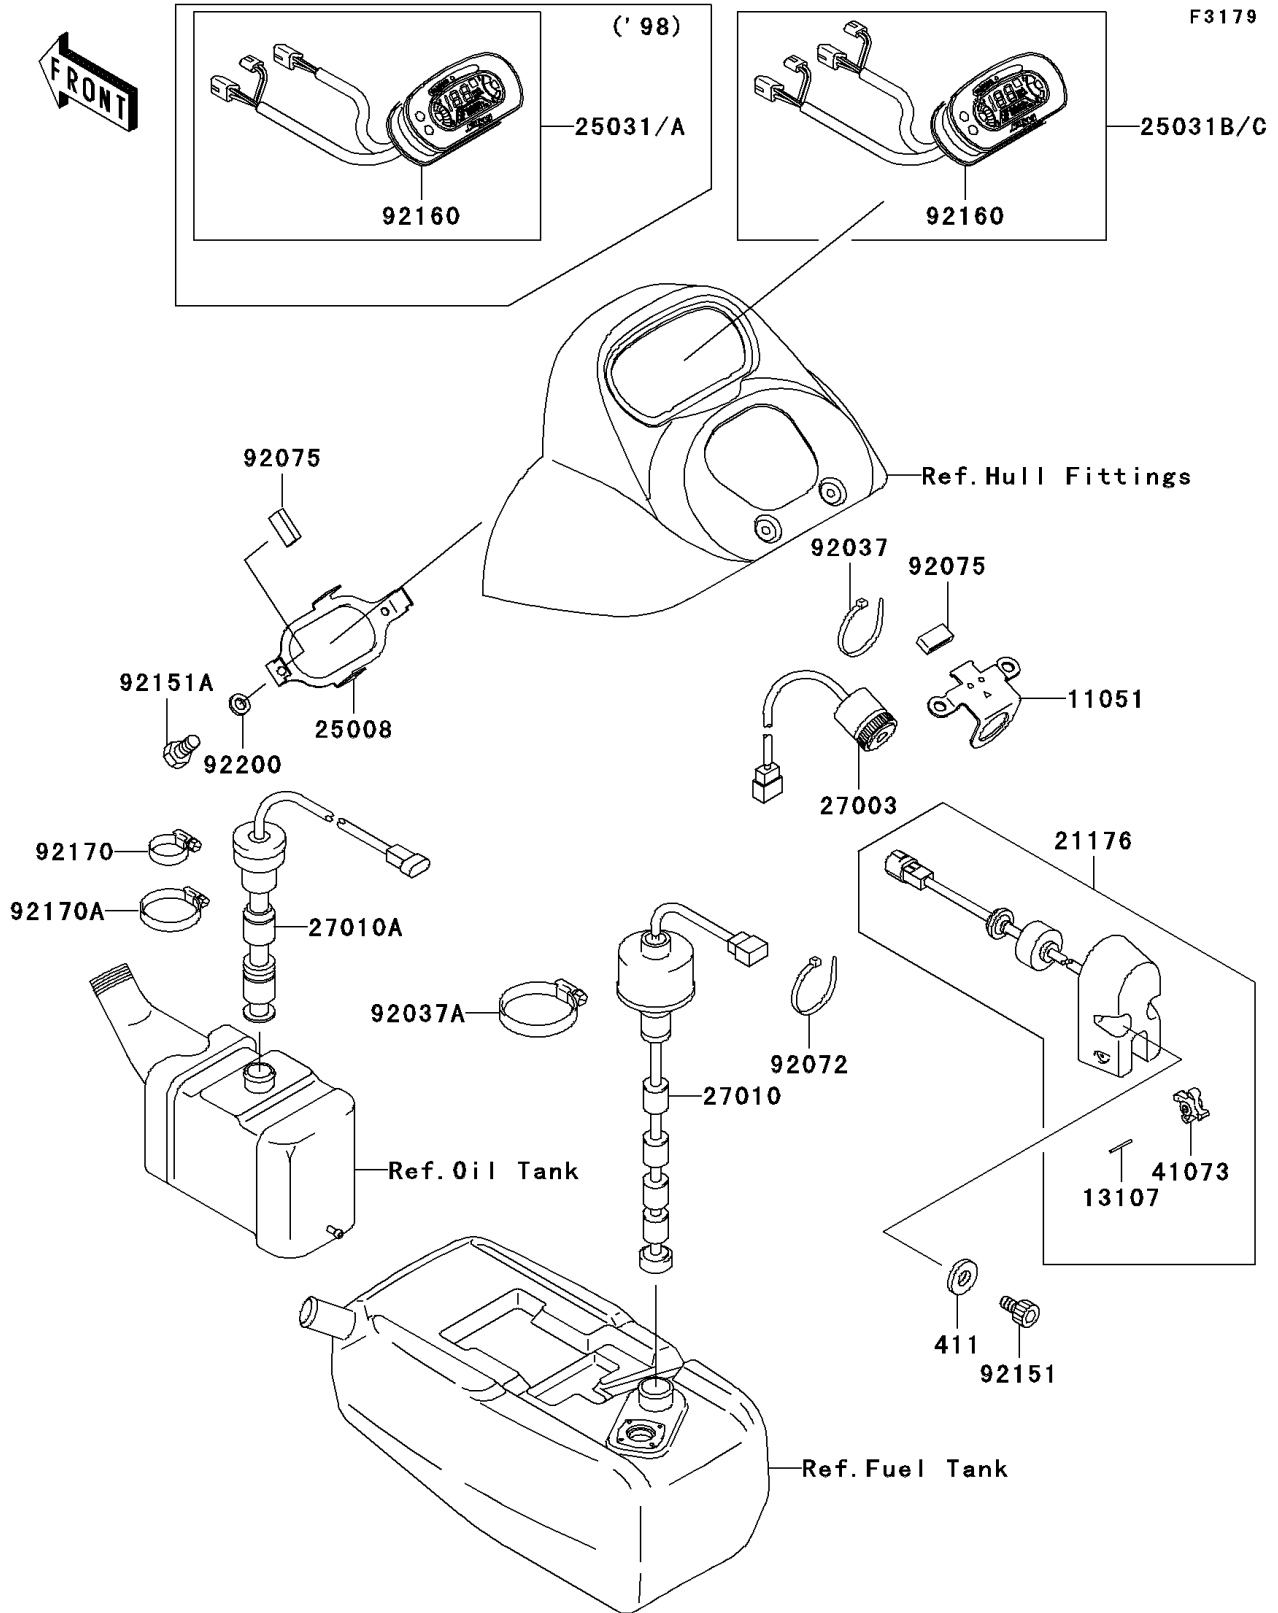

1998 1100 STX PARTS DIAGRAM

Meters

1998 1100 STX PARTS LIST

Meters

ITEM NAME	PART NUMBER	QUANTITY
WASHER-PLAIN,6MM (Ref # 411)	411S0600	1
SHAFT (Ref # 13107)	13107-3754	1
SENSOR,SPEEDOMETER (Ref # 21176)	21176-3713	1
BRACKET-METER (Ref # 25008)	25008-3709	1
SWITCH,FUEL LEVEL (Ref # 27010)	27010-3742	1
SWITCH,OIL LEVEL (Ref # 27010A)	27010-3753	1
WHEEL-ASSY,PADDLE (Ref # 41073)	41073-3701	1
CLAMP (Ref # 92037A)	92037-3009	1
BAND (Ref # 92072)	92072-3778	1
DAMPER (Ref # 92075)	92075-1446	1
BOLT,SOCKET,6X10 (Ref # 92151)	92151-3704	1
BOLT,5X10 (Ref # 92151A)	92151-3707	1
DAMPER,METER (Ref # 92160)	92160-3881	1
CLAMP (Ref # 92170)	92170-3718	1
CLAMP (Ref # 92170A)	92170-3734	1
WASHER,5.9X16X1.5 (Ref # 92200)	92200-3714	1
METER-ASSY,MPH (Ref # 25031)	25031-3705	1
METER-ASSY,KPH (Ref # 25031A)	25031-3706	1