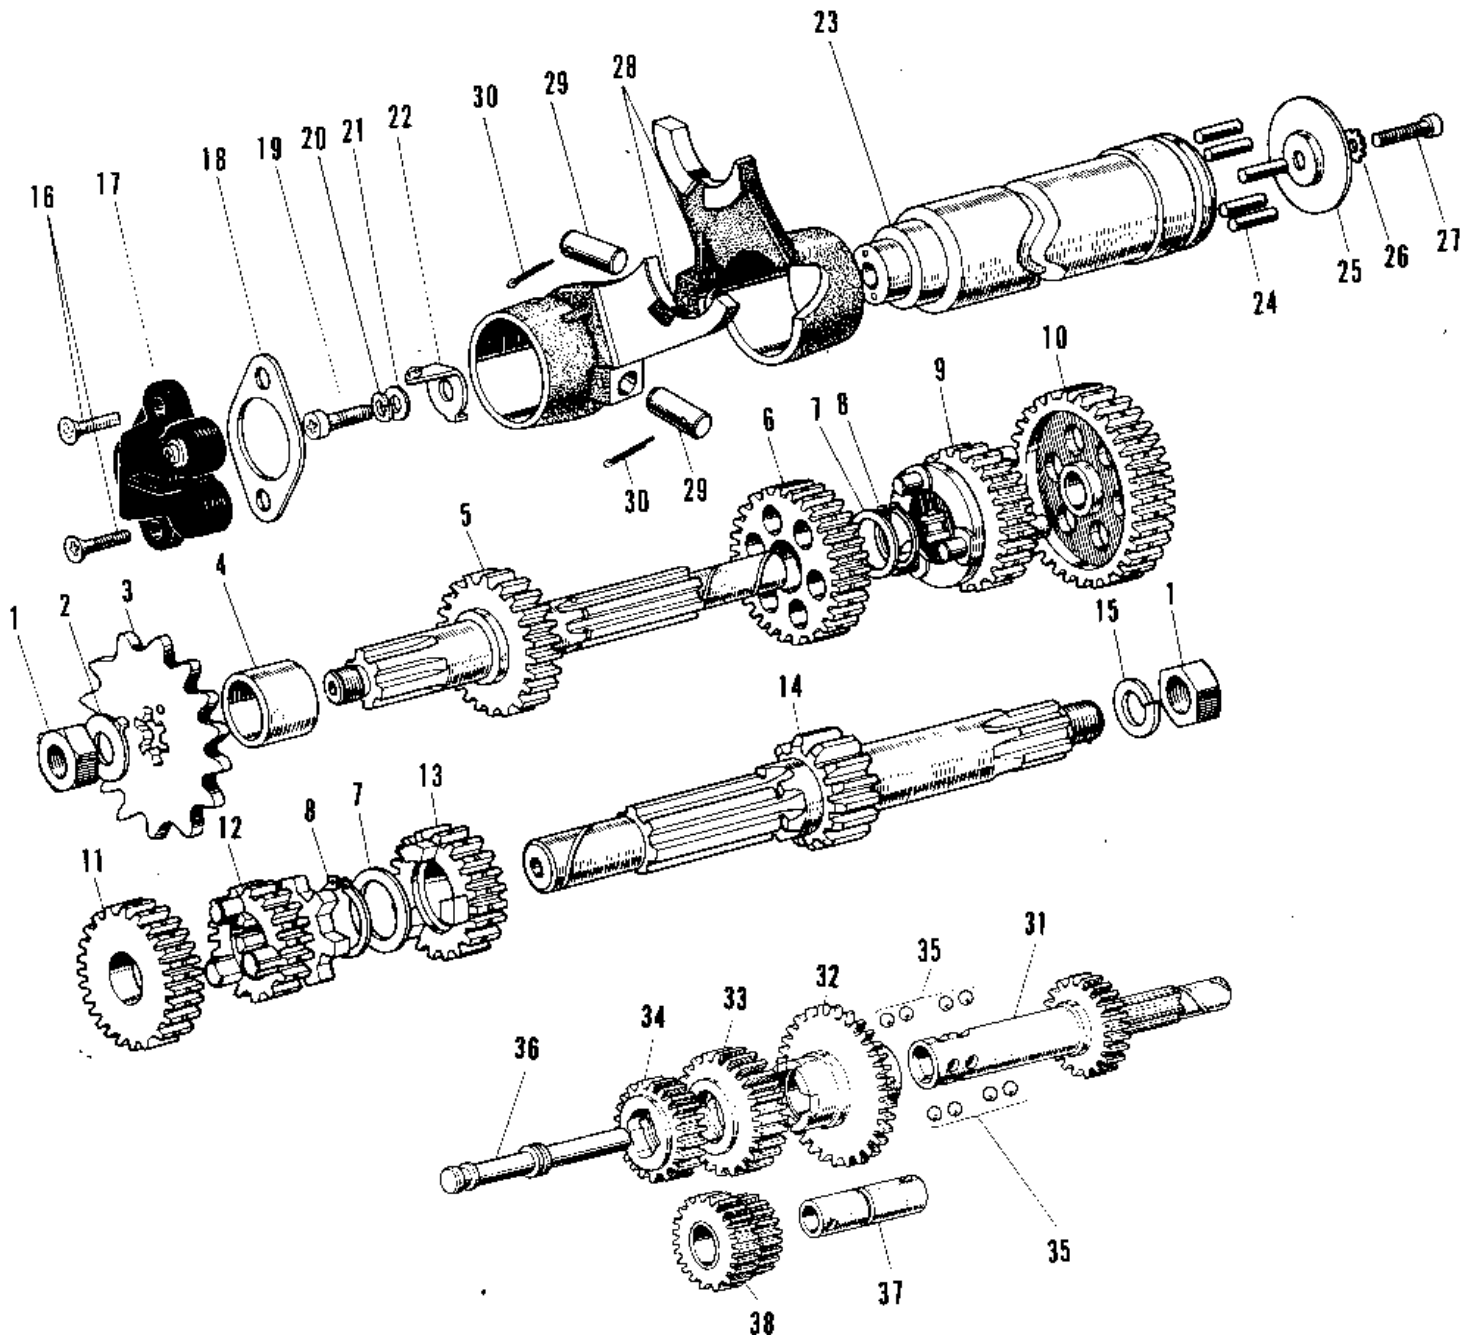

## 1967 Roadrunner PARTS DIAGRAM

TRANSMISSION/CHANGE DRUM

## 1967 Roadrunner PARTS LIST

### TRANSMISSION/CHANGE DRUM

ITEM NAME	PART NUMBER	QUANTITY
NUT 12MM (Ref # 1)	92015-006	1
WASHER LOCK 12MM (Ref # 2)	92024-002	1
ENG SPROCKET ASSY 15 (Ref # 3)	13249-004	1
COLLAR DISTANCE (Ref # 4)	92027-019	1
SHAFT OUTPUT (Ref # 5)	13128-008	1
2ND GEAR OUTPUT SHAFT (Ref # 6)	13131-007	1
WASHER 18MM (Ref # 7)	92022-036	1
CIRCLIP 17MM (Ref # 8)	480J1700	1
3RD GEAR OUTPUT SHAFT (Ref # 9)	13133-004	1
LOW GEAR OUTPUT SHAFT (Ref # 10)	13129-009	1
TOP GEAR DRIVE SHAFT (Ref # 11)	13136-011	1
2ND GEAR DRIVE SHAFT (Ref # 12)	13130-006	1
3RD GEAR DRIVE SHAFT (Ref # 13)	13132-005	1
SHAFT DRIVE (Ref # 14)	13127-007	1
WASHER SPRING 12MM (Ref # 15)	461F1200	1
SCREW PAN HEAD 5X16 (Ref # 16)	220B0516	1
SCREW PAN HEAD 5X16 (Ref # 16)	220B0516A	1
SWITCH,NEUTRAL (Ref # 17)	13151-1001	1
GASKET NEUTRAL SWITCH (Ref # 18)	13146-002	1
UNAVAILABLE IN PRICE BOOK (Ref # 19)	92011-003	1
WASHER SPRING 6MM (Ref # 20)	461F0600	1
WASHER PLAIN 6MM (Ref # 21)	410B0600	1
ROTOR,NEUTRAL INDICTR (Ref # 22)	21007-1003	1
DRUM GEAR CHANGE (Ref # 23)	13141-021	1
PIN GEAR CHANGE DRUM (Ref # 24)	92043-004	1
PLATE CHANGE DRUM PIN (Ref # 25)	13142-003	1
WASHER LOCK 6MM (Ref # 26)	464H0600	1
SCREW PAN HEAD 6X12 (Ref # 27)	220B0612	1
FORK SELECTOR (Ref # 28)	13140-008	1

## 1967 Roadrunner PARTS LIST

TRANSMISSION/CHANGE DRUM

ITEM NAME	PART NUMBER	QUANTITY
PIN SELECT FORK GUIDE (Ref # 29)	92043-005	1
PIN COTTER 3.0X20 (Ref # 30)	550D3020	1