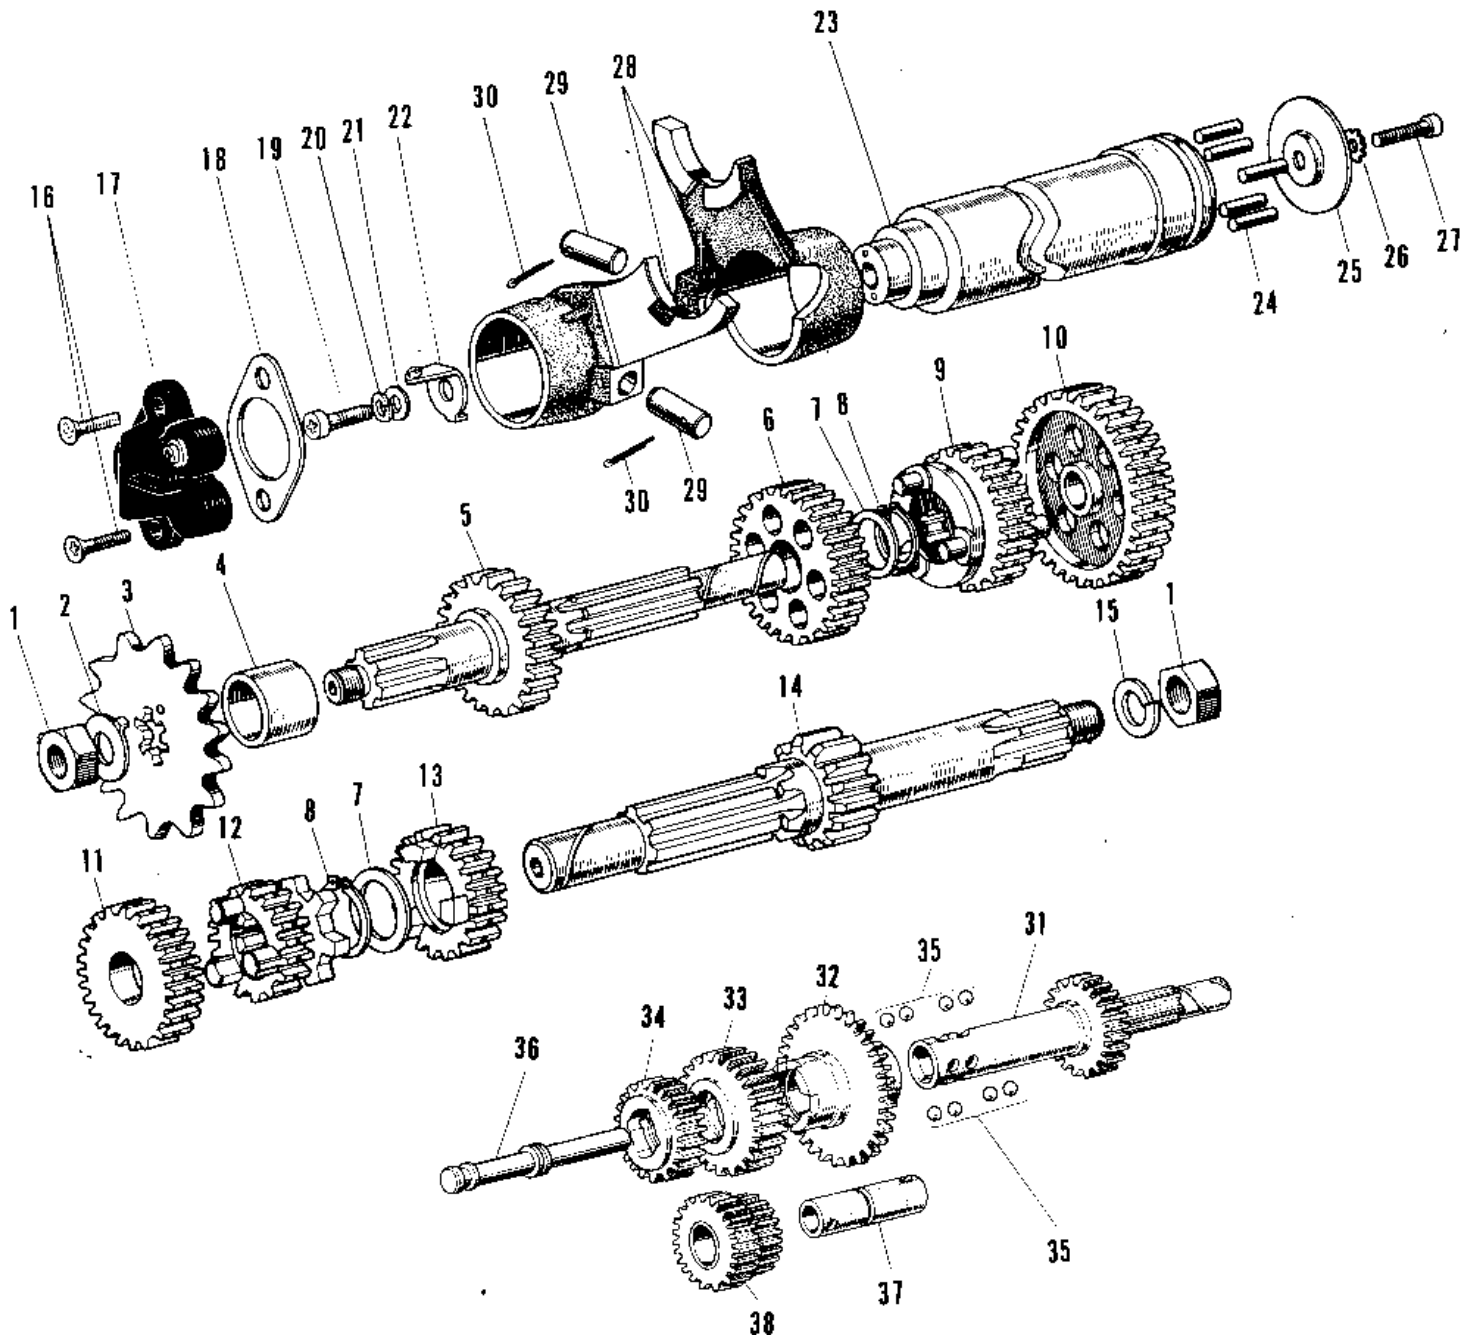

## 1967 Roadrunner PARTS DIAGRAM

TRANSMISSION/CHANGE DRUM

## 1967 Roadrunner PARTS LIST

### TRANSMISSION/CHANGE DRUM

ITEM NAME	PART NUMBER	QUANTITY
NUT 12MM (Ref # 1)	92015-006	1
WASHER LOCK 12MM (Ref # 2)	92024-002	1
ENG SPROCKET ASSY 15 (Ref # 3)	13249-004	1
COLLAR DISTANCE (Ref # 4)	92027-019	1
SHAFT OUTPUT (Ref # 5)	13128-008	1
2ND GEAR OUTPUT SHAFT (Ref # 6)	13131-007	1
WASHER 18MM (Ref # 7)	92022-036	1
CIRCLIP 17MM (Ref # 8)	480J1700	1
3RD GEAR OUTPUT SHAFT (Ref # 9)	13133-004	1
LOW GEAR OUTPUT SHAFT (Ref # 10)	13129-009	1
TOP GEAR DRIVE SHAFT (Ref # 11)	13136-011	1
2ND GEAR DRIVE SHAFT (Ref # 12)	13130-006	1
3RD GEAR DRIVE SHAFT (Ref # 13)	13132-005	1
SHAFT DRIVE (Ref # 14)	13127-007	1
WASHER SPRING 12MM (Ref # 15)	461F1200	1
SCREW PAN HEAD 5X16 (Ref # 16)	220B0516	1
SCREW PAN HEAD 5X16 (Ref # 16)	220B0516A	1
SWITCH,NEUTRAL (Ref # 17)	13151-1001	1
GASKET NEUTRAL SWITCH (Ref # 18)	13146-002	1
UNAVAILABLE IN PRICE BOOK (Ref # 19)	92011-003	1
WASHER SPRING 6MM (Ref # 20)	461F0600	1
WASHER PLAIN 6MM (Ref # 21)	410B0600	1
ROTOR,NEUTRAL INDICTR (Ref # 22)	21007-1003	1
DRUM GEAR CHANGE (Ref # 23)	13141-021	1
PIN GEAR CHANGE DRUM (Ref # 24)	92043-004	1
PLATE CHANGE DRUM PIN (Ref # 25)	13142-003	1
WASHER LOCK 6MM (Ref # 26)	464H0600	1
SCREW PAN HEAD 6X12 (Ref # 27)	220B0612	1
FORK SELECTOR (Ref # 28)	13140-008	1

## 1967 Roadrunner PARTS LIST

TRANSMISSION/CHANGE DRUM

ITEM NAME	PART NUMBER	QUANTITY
PIN SELECT FORK GUIDE (Ref # 29)	92043-005	1
PIN COTTER 3.0X20 (Ref # 30)	550D3020	1