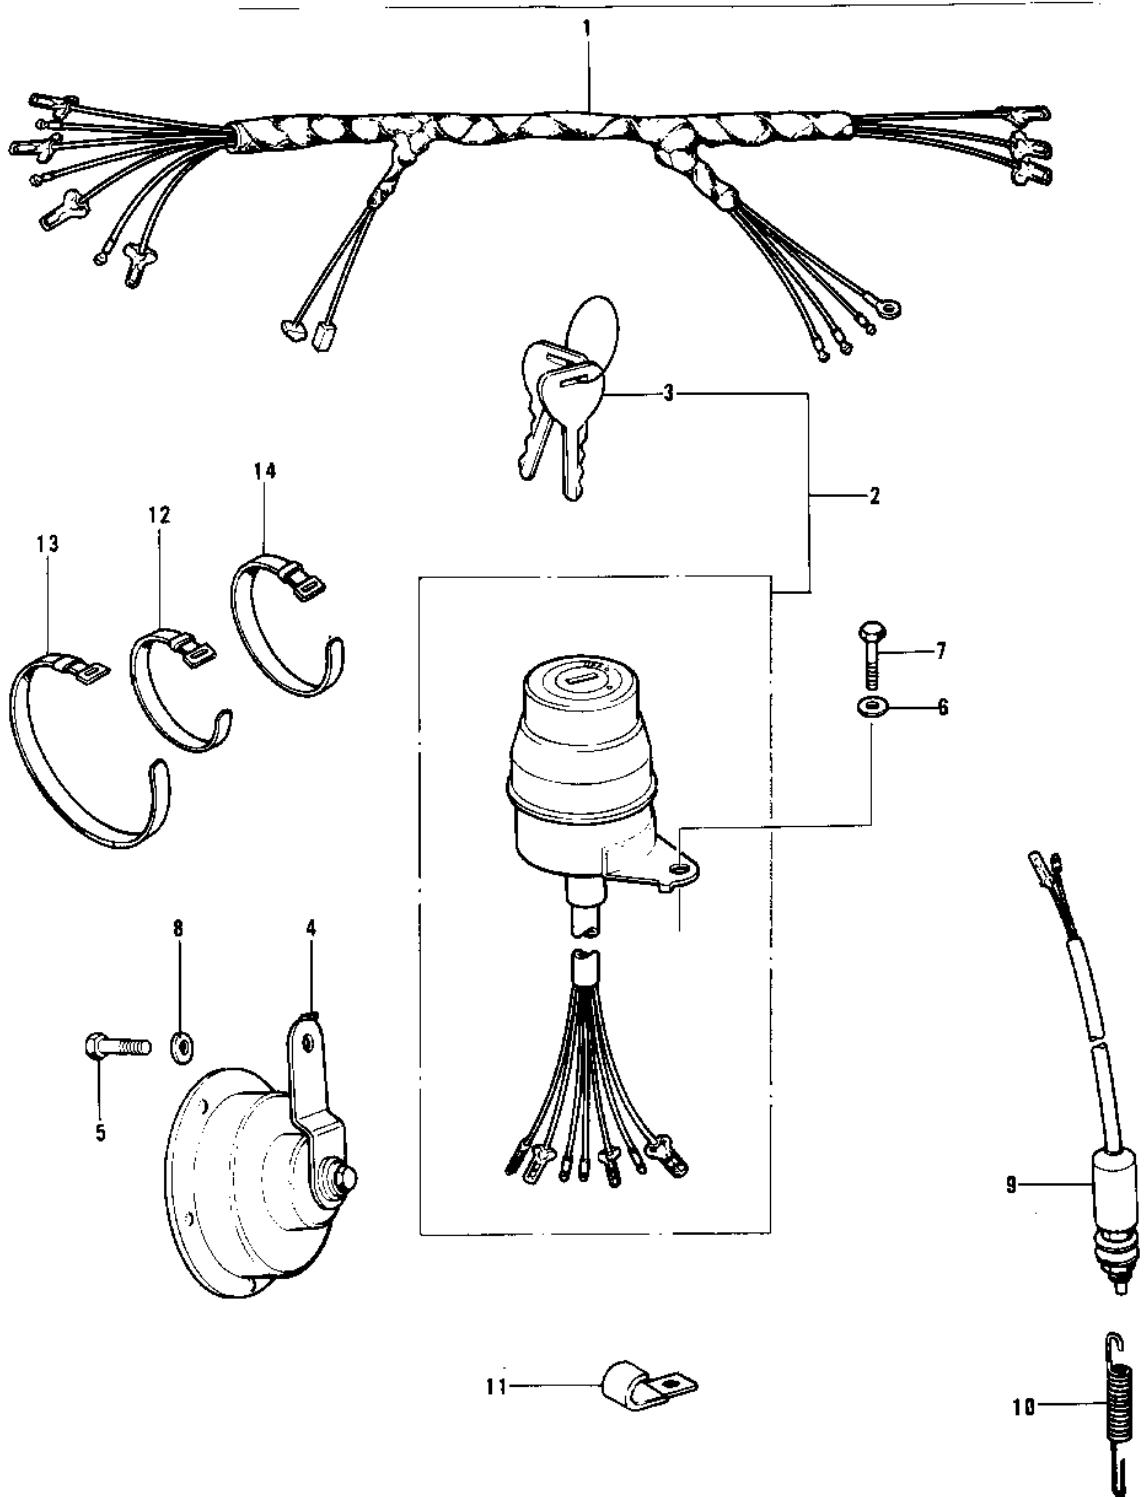

# 1975 KT250-A PARTS DIAGRAM

# 1975 KT250-A PARTS LIST

## CHASSIS ELECTRICAL EQUIPMENT

ITEM NAME	PART NUMBER	QUANTITY
WIRING HARNESS,MAIN (Ref # 1)	26001-127	1
SWITCH ASSY,IGNITION (Ref # 2)	27005-079	1
KEY SET,#311 (Ref # 3)	27008-050-11	1
KEY SET,#312 (Ref # 3)	27008-050-12	1
KEY SET,#313 (Ref # 3)	27008-050-13	1
KEY SET,#314 (Ref # 3)	27008-050-14	1
KEY SET,#315 (Ref # 3)	27008-050-15	1
KEY,BLANK (Ref # 3)	27008-1030	A.
KEY,BLANK (Ref # 3)	27008-1031	A.
KEY,BLANK (Ref # 3)	27008-1032	A.
KEY,BLANK (Ref # 3)	27008-1033	A.
HORN (Ref # 4)	27003-058	1
BOLT-UPSET 6X14 (Ref # 5)	112B0614	1
BOLT-UPSET 6X14 (Ref # 5)	112B0614	AL
WASHER SPRING 6MM (Ref # 6)	461F0600	1
BOLT-UPSET,6X12 (Ref # 7)	112G0612	AL
BOLT-UPSET,6X12 (Ref # 7)	112G0612	AL
WASHER SPRING 6MM (Ref # 8)	461F0600	1
SWITCH-BRAKE LAMP (Ref # 9)	27010-015	1
SPRING-BRAKE LAMP SW (Ref # 10)	27011-013	1
CLAMP,HARNESS (Ref # 11)	92037-113	1
BAND,SHORT (Ref # 12)	92072-030	5
BAND,LONG (Ref # 13)	92072-032	1
BAND,WIRING HARNESS (Ref # 14)	92072-056	2