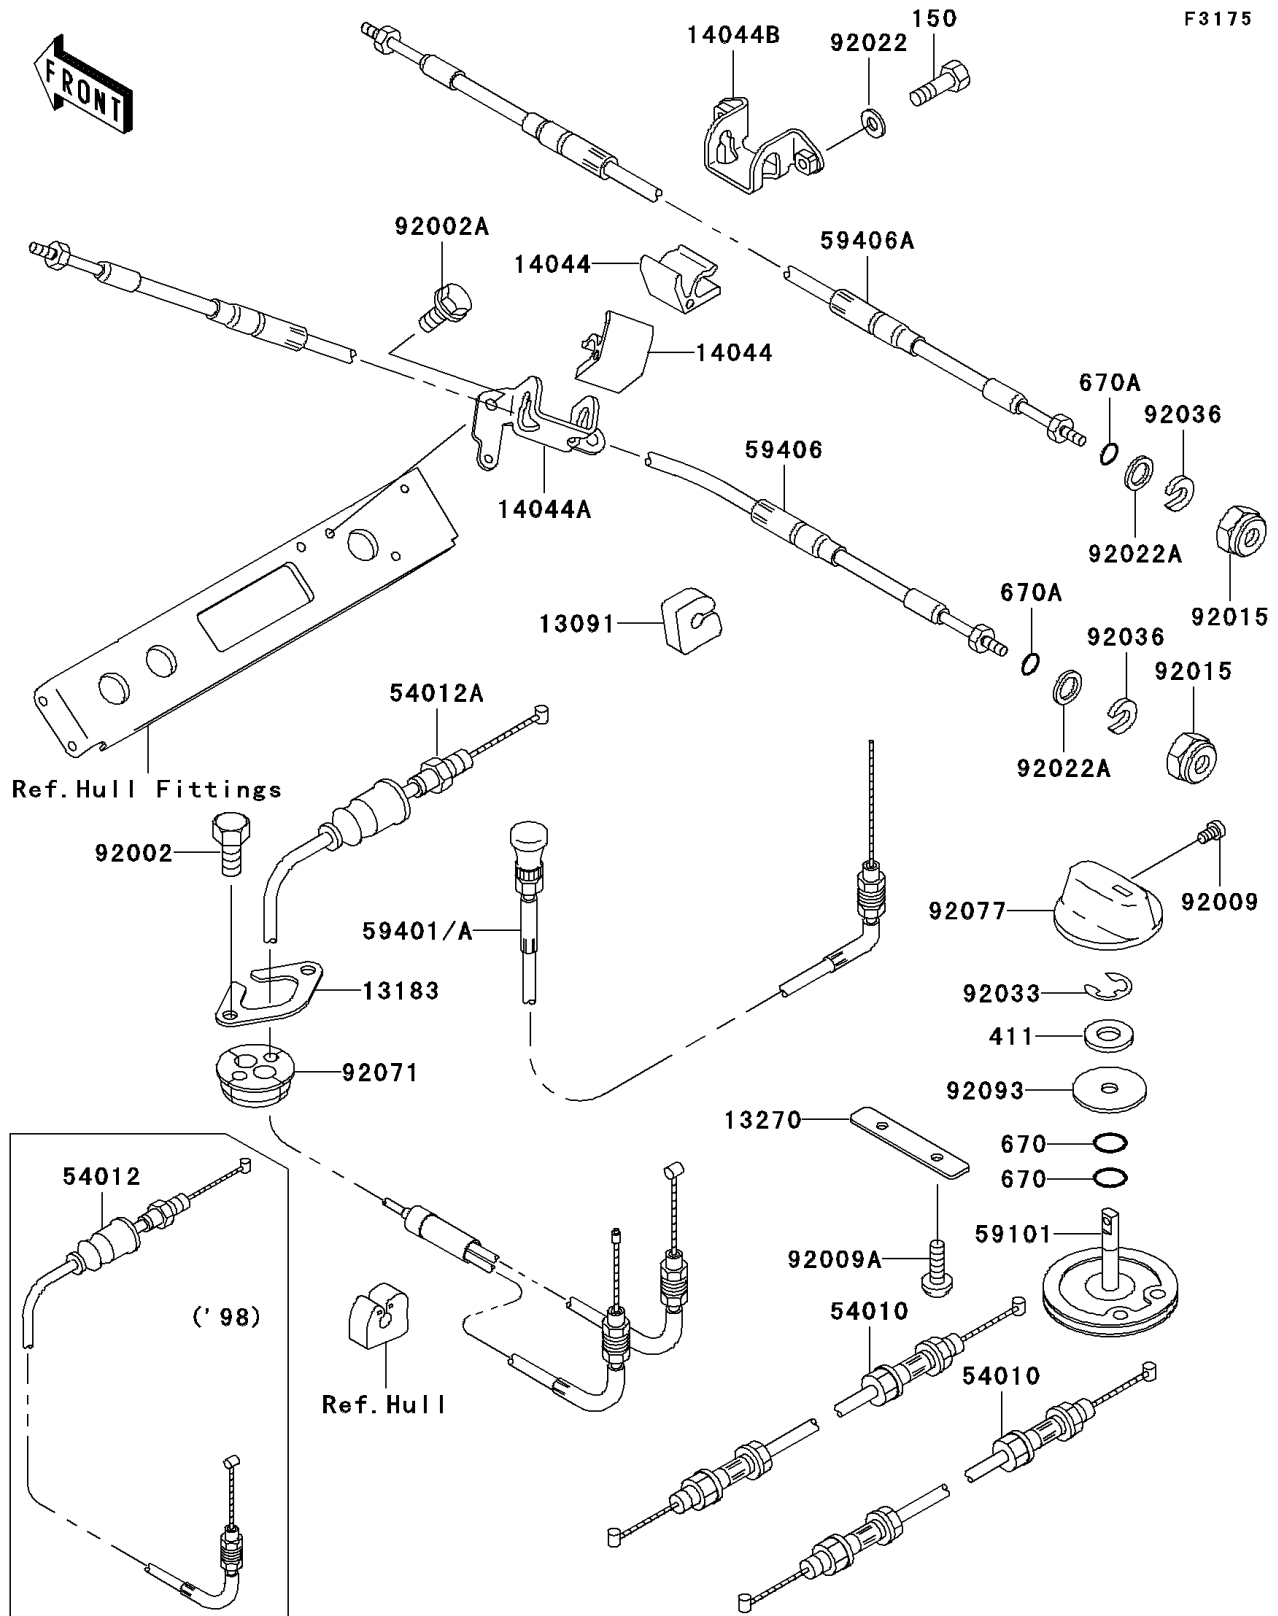

1998 1100 STX PARTS DIAGRAM

Cables

1998 1100 STX PARTS LIST

Cables

ITEM NAME	PART NUMBER	QUANTITY
BOLT-WS,6X18 (Ref # 150)	150R0618	1
WASHER-PLAIN,8MM (Ref # 411)	411S0800	1
O RING,8MM (Ref # 670)	670B1508	1
O RING,11MM (Ref # 670A)	670B2011	1
HOLDER (Ref # 13091)	13091-3712	1
PLATE (Ref # 13183)	13183-3810	1
PLATE,FUEL TAP (Ref # 13270)	13270-3798	1
HOLDER-CABLE,STEERING (Ref # 14044)	14044-3714	1
HOLDER-CABLE,STEERING (Ref # 14044A)	14044-3717	1
HOLDER-CABLE,STEERING (Ref # 14044B)	14044-3731	1
CABLE,FUEL TAP (Ref # 54010)	54010-3710	1
CABLE-THROTTLE (Ref # 54012)	54012-3756	1
REEL,SHIFT CABLE (Ref # 59101)	59101-3712	1
CABLE-CHOKE (Ref # 59401)	59401-3717	1
CABLE-STRG (Ref # 59406)	59406-3748	1
CABLE-STRG,REVERSE (Ref # 59406A)	59406-3749	1
BOLT,6X16 (Ref # 92002)	92002-3728	1
BOLT,6X20 (Ref # 92002A)	92002-3755	1
SCREW,4X8 (Ref # 92009)	92009-3729	1
SCREW,5X16 (Ref # 92009A)	92009-3789	1
NUT,20MM (Ref # 92015)	92015-526	1
WASHER,6.5X20X1.5 (Ref # 92022)	92022-3710	1
WASHER (Ref # 92022A)	92022-535	1
RING-SNAP,7MM (Ref # 92033)	92033-3704	1
RING-SNAP (Ref # 92036)	92036-501	1
GROMMET,HARNESS (Ref # 92071)	92071-3790	1
KNOB,FUEL TAP (Ref # 92077)	92077-3727	1
SEAL (Ref # 92093)	92093-3757	1