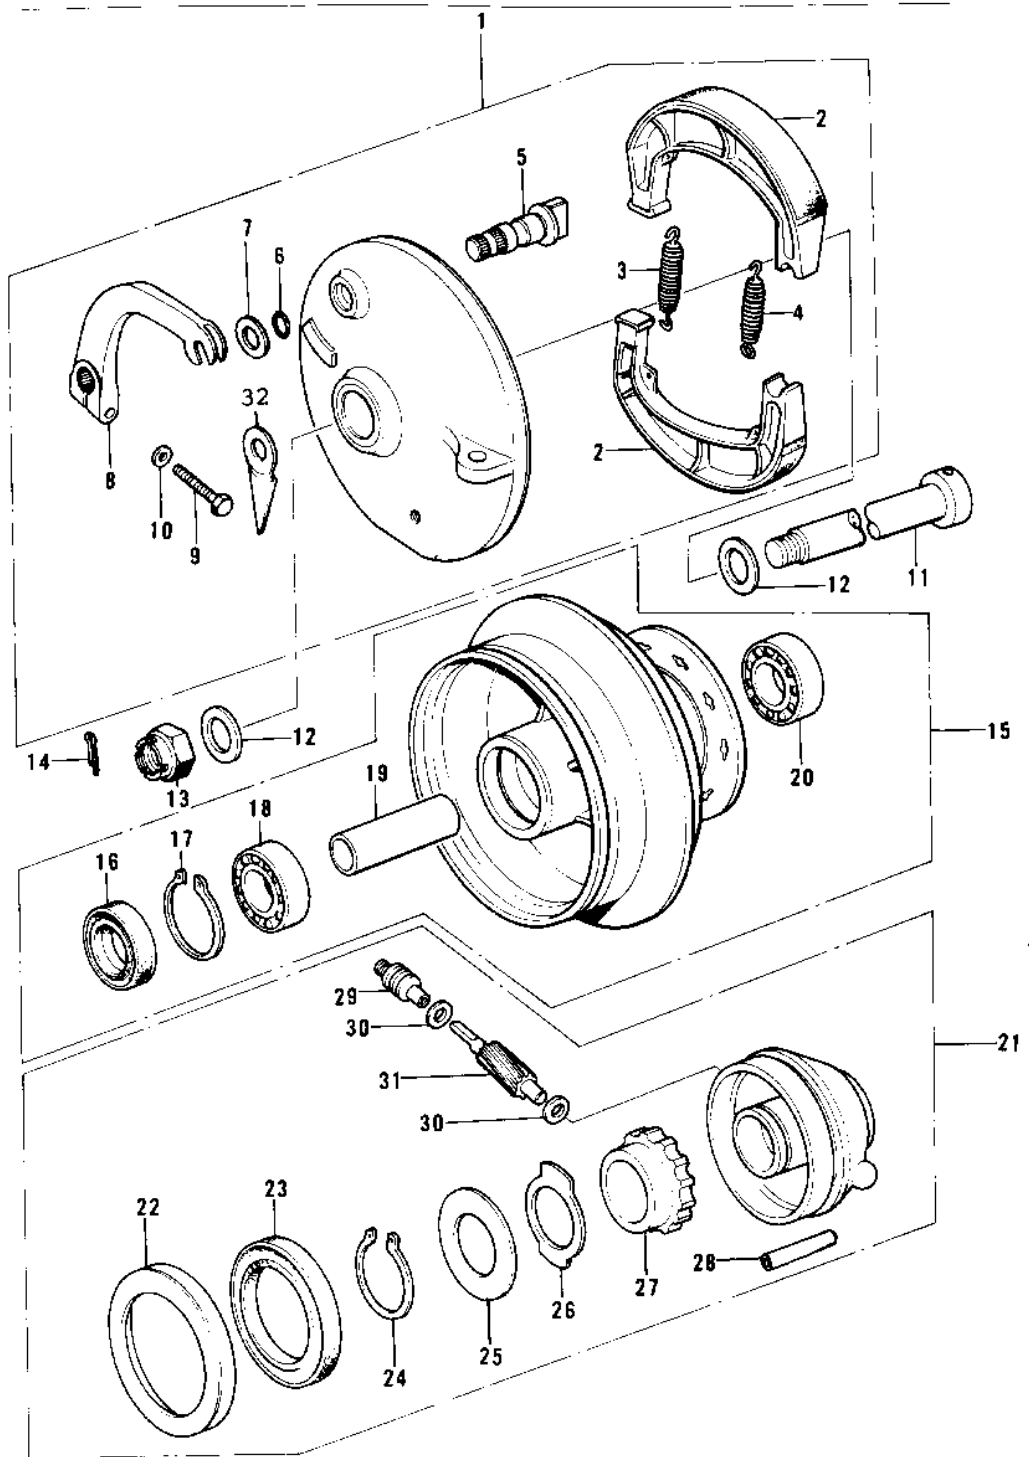

1975 KT250-A PARTS DIAGRAM

FRONT HUB/BRAKE

1975 KT250-A PARTS LIST

FRONT HUB/BRAKE

ITEM NAME	PART NUMBER	QUANTITY
PANEL-ASY,FR BRK BLK (Ref # 1)	41035-064-80	1
PANEL ASY,FR BK,BUFF (Ref # 1)	41035-078-80	1
SHOE,BRAKE (Ref # 2)	41048-015	2
SPRING,BRAKE SHOE (Ref # 3)	92081-1766	1
SPRING,BRAKE SHOE (Ref # 4)	92081-1550	1
CAM SHAFT-FRONT BRAKE (Ref # 5)	41050-018	1
"O" RING,11MM (Ref # 6)	92055-004	1
WASHER BRAKE CAM SHT (Ref # 7)	41052-001	1
LEVER,FRONT BRAKE CAM (Ref # 8)	41053-024	1
LEVER,FRNT BRAKE CAM (Ref # 8)	41053-026	1
BOLT-UPSET,6X20 (Ref # 9)	112G0620	1
BOLT-UPSET (Ref # 9)	112G0625	1
WASHER PLAIN 6MM (Ref # 10)	410B0600	1
AXLE,FRONT (Ref # 11)	41068-047	1
WASHER PLAIN 12MM (Ref # 1)	411B1200	2
NUT-CASTLE (Ref # 13)	320G1200	1
PIN COTTER 3.0X25 (Ref # 14)	550D3025	1
DRUM-ASSY,FR BRK,BUFF (Ref # 15)	41034-031-80	1
OIL SEAL,FR BK DRUM (Ref # 16)	92050-059	1
CIRCLIP.37MM (Ref # 17)	481J3700	1
BEARING BALL #6301 (Ref # 18)	601B6301	1
SPACER,FR HUB BEARING (Ref # 19)	41039-025	1
BEARING BALL #6201 (Ref # 20)	601B6201	1
CASE ASSY,SPEED GEAR (Ref # 21)	41078-009	1
CASE ASSY,SPEED GEAR (Ref # 21)	41078-009	1
DUST COVER (Ref # 22)	41042-013	1
OIL SEAL (Ref # 23)	654A405208	1
CIRCLIP,19MM (Ref # 24)	480J1900	1
WASHER,THRUST (Ref # 25)	41065-004	1

1975 KT250-A PARTS LIST

FRONT HUB/BRAKE

ITEM NAME	PART NUMBER	QUANTITY
RECEIVER,SPEED GEAR (Ref # 26)	41064-011	1
GEAR,SPEEDOMETER (Ref # 27)	41059-024	1
PIN,SPRING (Ref # 28)	41082-001	1
BUSH,SPEEDMETER CABLE (Ref # 29)	41062-005	1
WASHER THRST SPD PINI (Ref # 30)	41063-001	2
PINION,SPEEDOMETER (Ref # 31)	41060-015	1
INDICATOR,FR BK SHOE (Ref # 32)	41085-018	1