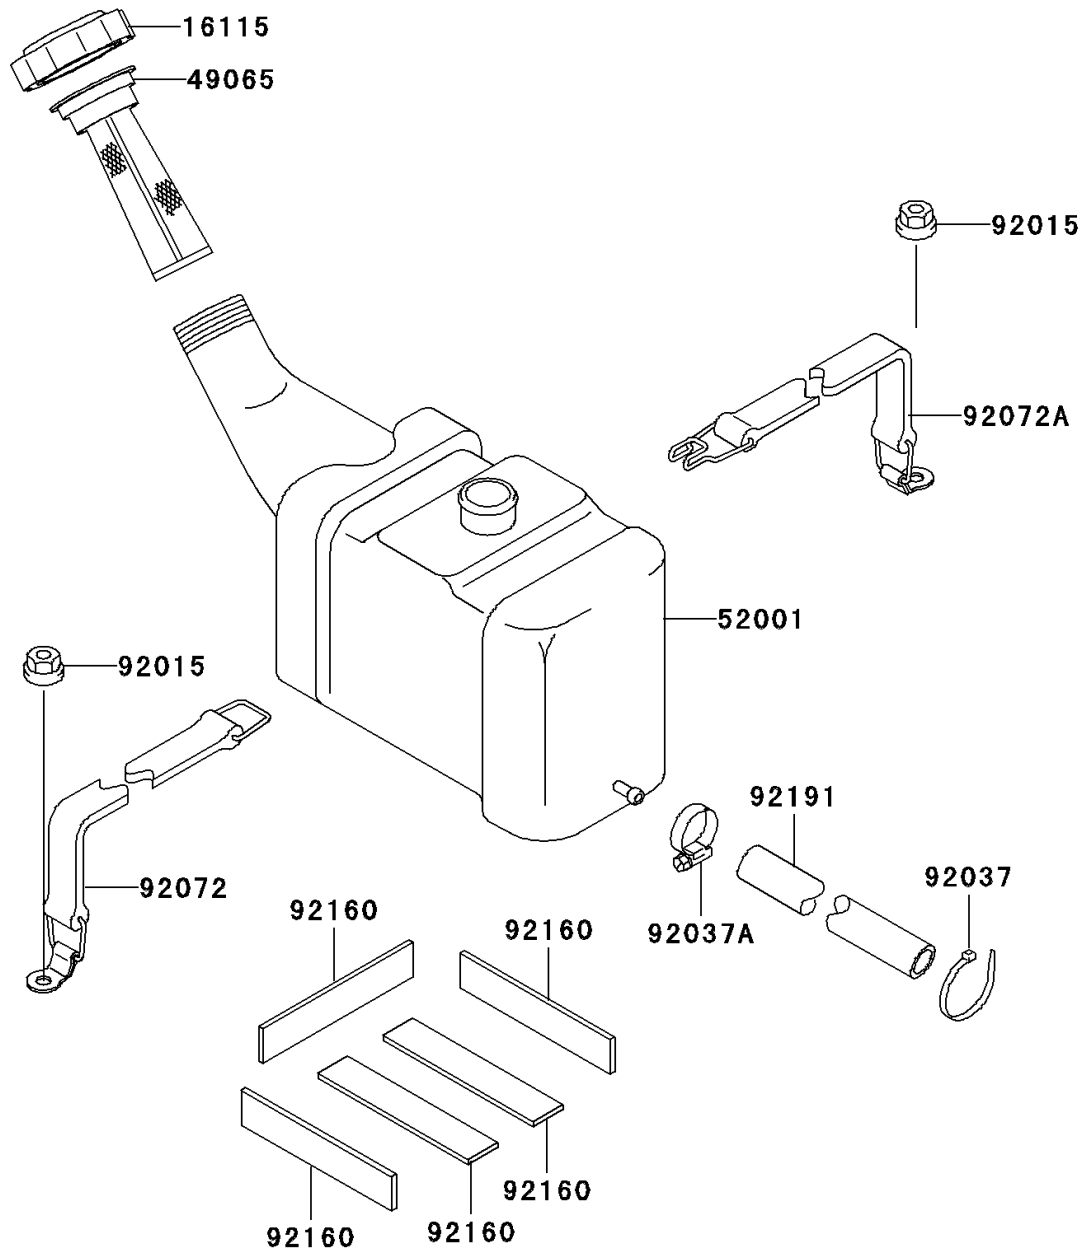

1999 1100 STX PARTS DIAGRAM

Oil Tank

F3174

1999 1100 STX PARTS LIST

Oil Tank

ITEM NAME	PART NUMBER	QUANTITY
CAP-OIL FILLER (Ref # 16115)	16115-3717	1
FILTER-OIL (Ref # 49065)	49065-3703	1
TANK-OIL (Ref # 52001)	52001-3728	1
NUT,6MM (Ref # 92015)	92015-3767	1
CLAMP (Ref # 92037)	92037-1173	1
CLAMP (Ref # 92037A)	92037-3726	1
BAND,OIL TANK (Ref # 92072)	92072-3812	1
BAND,OIL TANK (Ref # 92072A)	92072-3815	1
DAMPER (Ref # 92160)	92160-3793	1
TUBE,OIL (Ref # 92191)	92191-3818	1