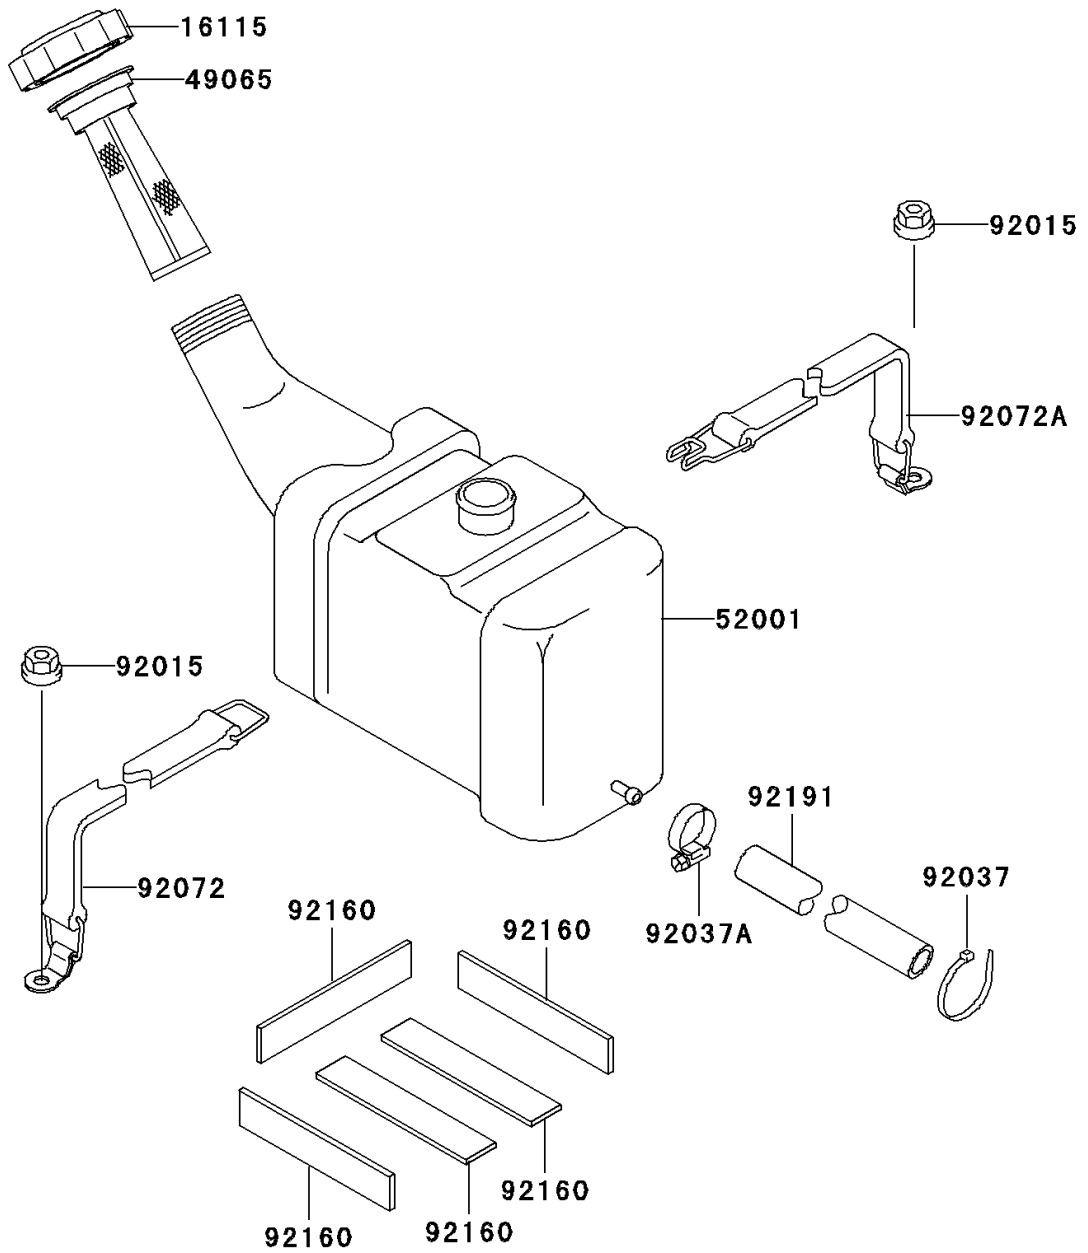

1999 1100 STX PARTS DIAGRAM

Oil Tank

F3174

1999 1100 STX PARTS LIST

Oil Tank

ITEM NAME	PART NUMBER	QUANTITY
CAP-OIL FILLER (Ref # 16115)	16115-3717	1
FILTER-OIL (Ref # 49065)	49065-3703	1
TANK-OIL (Ref # 52001)	52001-3728	1
NUT,6MM (Ref # 92015)	92015-3767	4
CLAMP (Ref # 92037)	92037-1173	1
CLAMP (Ref # 92037A)	92037-3726	1
BAND,OIL TANK (Ref # 92072)	92072-3812	2
BAND,OIL TANK (Ref # 92072A)	92072-3815	2
DAMPER (Ref # 92160)	92160-3793	5
TUBE,OIL (Ref # 92191)	92191-3818	1