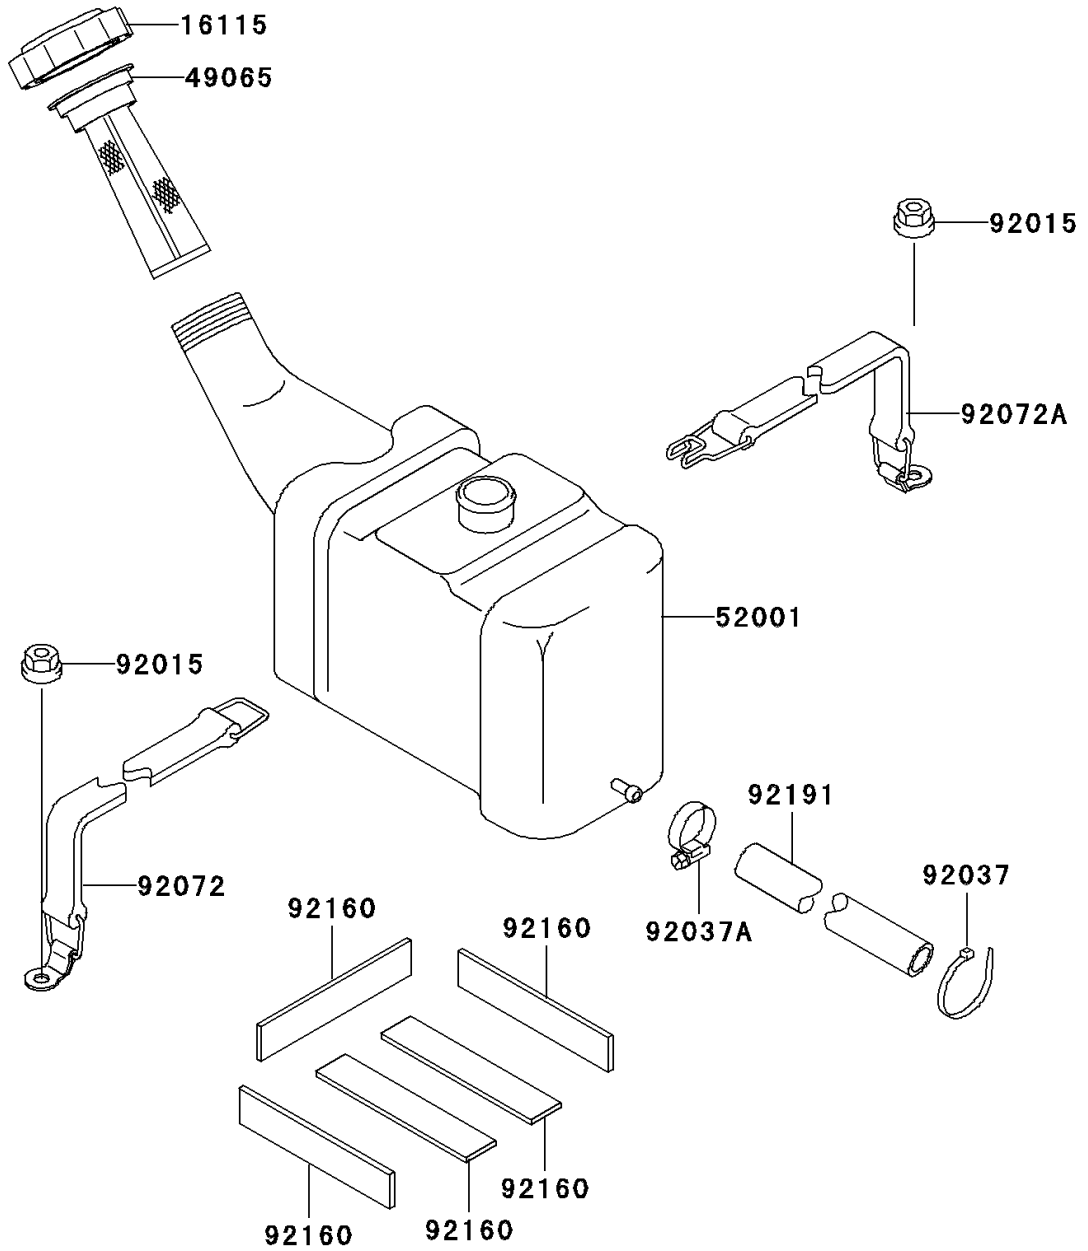

1998 1100 STX PARTS DIAGRAM

Oil Tank

F3174

1998 1100 STX PARTS LIST

Oil Tank

ITEM NAME	PART NUMBER	QUANTITY
CAP-OIL FILLER (Ref # 16115)	16115-3717	1
FILTER-OIL (Ref # 49065)	49065-3703	1
TANK-OIL (Ref # 52001)	52001-3728	1
NUT,6MM (Ref # 92015)	92015-3767	1
CLAMP (Ref # 92037)	92037-1173	1
CLAMP (Ref # 92037A)	92037-3726	1
BAND,OIL TANK (Ref # 92072)	92072-3812	1
BAND,OIL TANK (Ref # 92072A)	92072-3815	1
DAMPER (Ref # 92160)	92160-3793	1
TUBE,OIL (Ref # 92191)	92191-3818	1