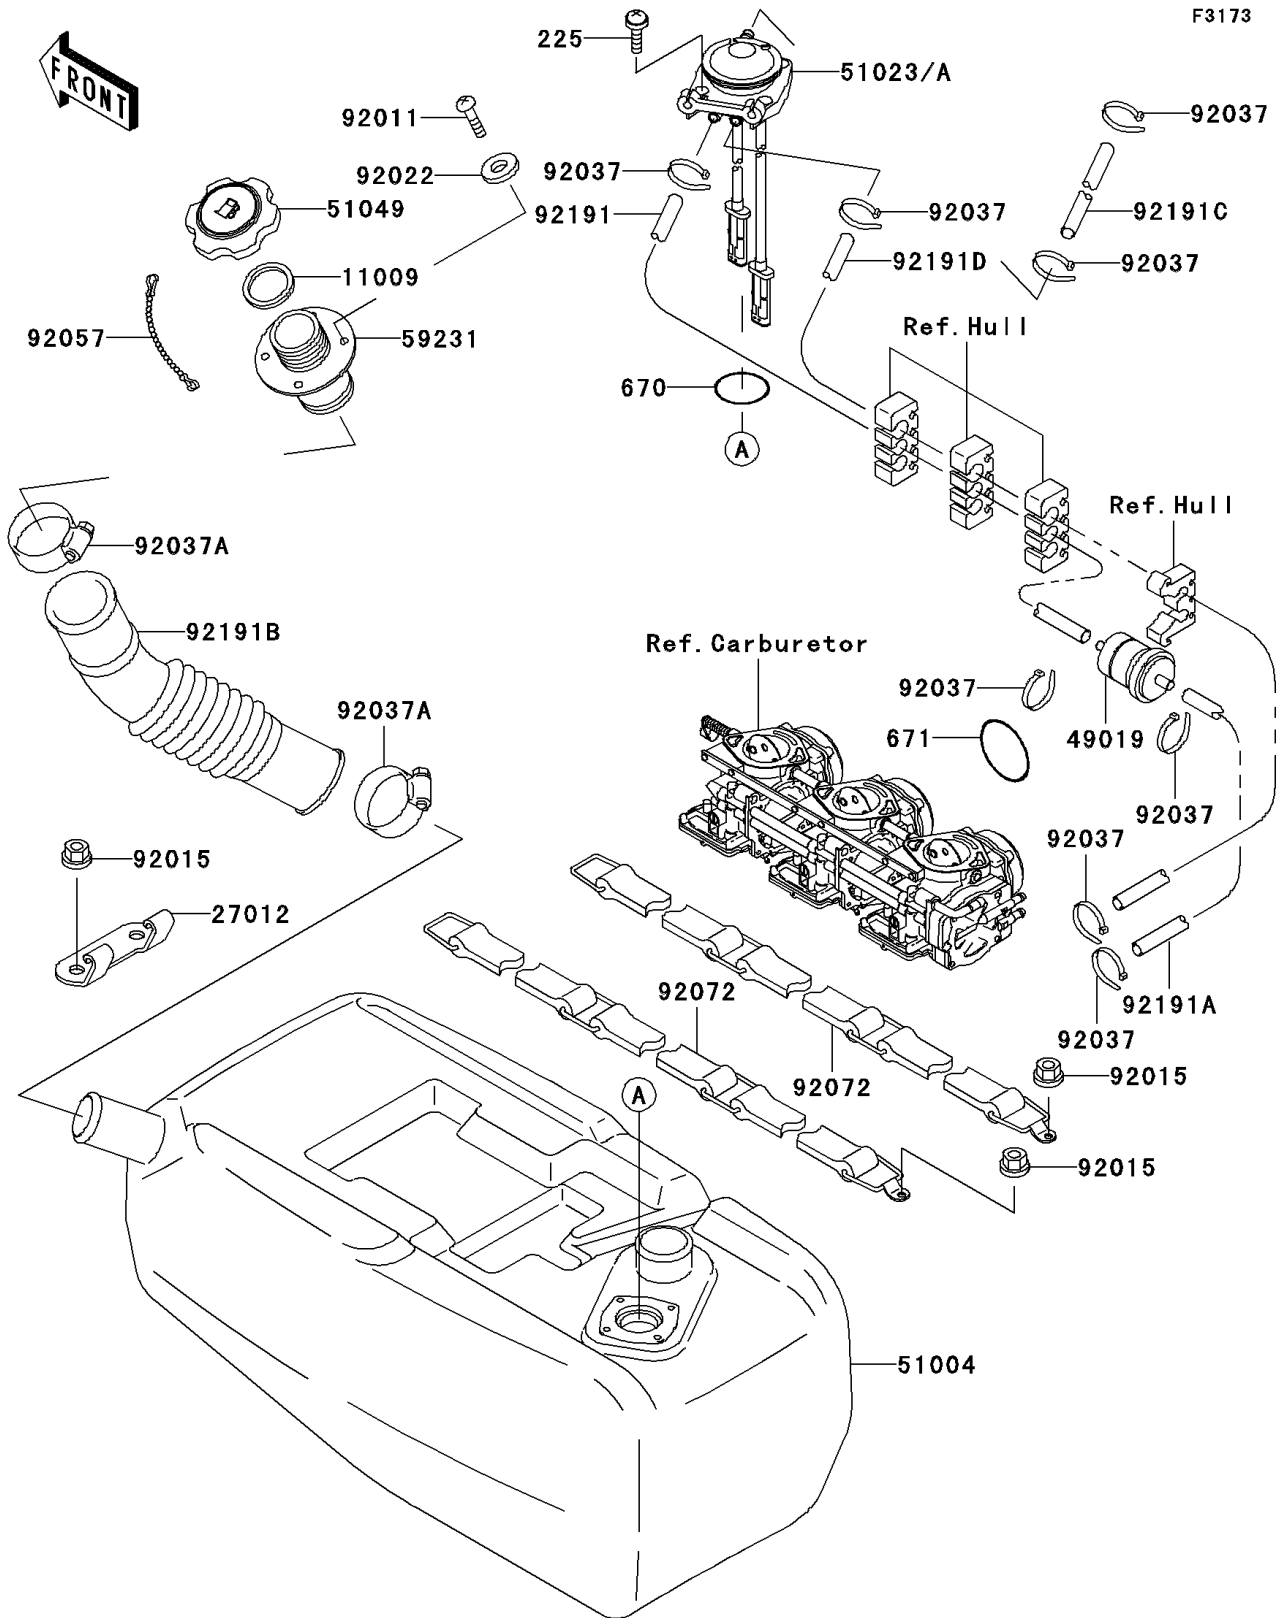

1999 1100 STX PARTS DIAGRAM

Fuel Tank

1999 1100 STX PARTS LIST

Fuel Tank

ITEM NAME	PART NUMBER	QUANTITY
SCREW-PAN-WSP-CROS,5X20 (Ref # 225)	225R0520	1
O RING,36MM (Ref # 670)	670B3036	1
O RING,65MM (Ref # 671)	671B2565	1
GASKET,TANK CAP (Ref # 11009)	11009-3020	1
HOOK (Ref # 27012)	27012-3802	1
FILTER-FUEL (Ref # 49019)	49019-3712	1
TANK-FUEL (Ref # 51004)	51004-3721	1
TAP-ASSY,FUEL (Ref # 51023A)	51023-3733	1
CAP-TANK,FUEL (Ref # 51049)	51049-3714	1
FILLER,FUEL TANK (Ref # 59231)	59231-3716	1
SCREW (Ref # 92011)	92011-562	1
NUT,6MM (Ref # 92015)	92015-3767	1
WASHER (Ref # 92022)	92022-563	1
CLAMP (Ref # 92037)	92037-1173	1
CLAMP (Ref # 92037A)	92037-3009	1
CHAIN,COVER,L=100 (Ref # 92057)	92057-3704	1
BAND,FUEL TANK (Ref # 92072)	92072-3794	1
TUBE,"ON",5.8X10.8X270 (Ref # 92191)	92191-3708	1
TUBE,"ON",5.8X10.8X940 (Ref # 92191A)	92191-3715	1
TUBE (Ref # 92191B)	92191-3735	1
TUBE,5.8X10.8X1000 (Ref # 92191C)	92191-3736	1
TUBE,"RETURN" (Ref # 92191D)	92191-3864	1