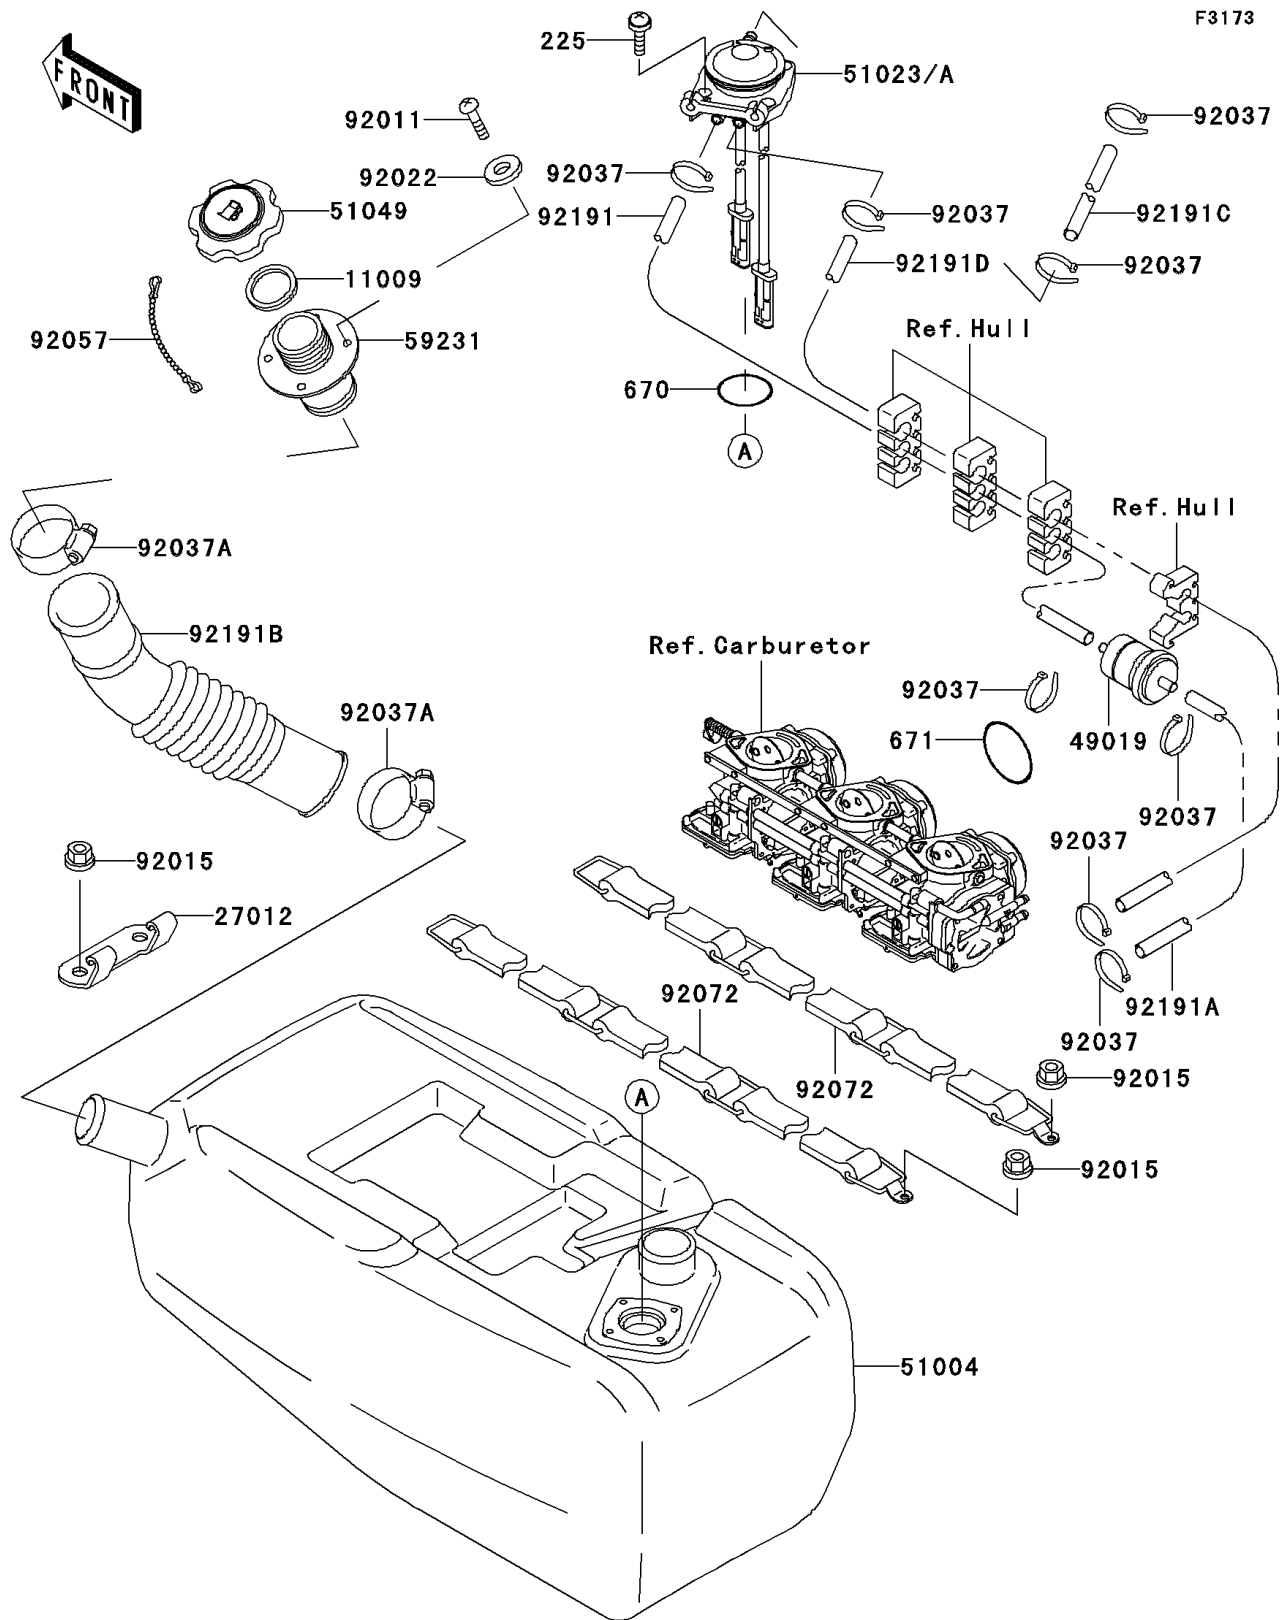

1998 1100 STX PARTS DIAGRAM

Fuel Tank

F3173

1998 1100 STX PARTS LIST

Fuel Tank

ITEM NAME	PART NUMBER	QUANTITY
SCREW-PAN-WSP-CROS,5X20 (Ref # 225)	225R0520	1
O RING,36MM (Ref # 670)	670B3036	1
O RING,65MM (Ref # 671)	671B2565	1
GASKET,TANK CAP (Ref # 11009)	11009-3020	1
HOOK (Ref # 27012)	27012-3802	1
FILTER-FUEL (Ref # 49019)	49019-3712	1
TANK-FUEL (Ref # 51004)	51004-3721	1
TAP-ASSY,FUEL (Ref # 51023)	51023-3727	1
CAP-TANK,FUEL (Ref # 51049)	51049-3714	1
FILLER,FUEL TANK (Ref # 59231)	59231-3716	1
SCREW (Ref # 92011)	92011-562	1
NUT,6MM (Ref # 92015)	92015-3767	1
WASHER (Ref # 92022)	92022-563	1
CLAMP (Ref # 92037)	92037-1173	1
CLAMP (Ref # 92037A)	92037-3009	1
CHAIN,COVER,L=100 (Ref # 92057)	92057-3704	1
BAND,FUEL TANK (Ref # 92072)	92072-3794	1
TUBE,"ON",5.8X10.8X270 (Ref # 92191)	92191-3708	1
TUBE,"ON",5.8X10.8X940 (Ref # 92191A)	92191-3715	1
TUBE (Ref # 92191B)	92191-3735	1
TUBE,5.8X10.8X1000 (Ref # 92191C)	92191-3736	1
TUBE,"RETURN" (Ref # 92191D)	92191-3864	1