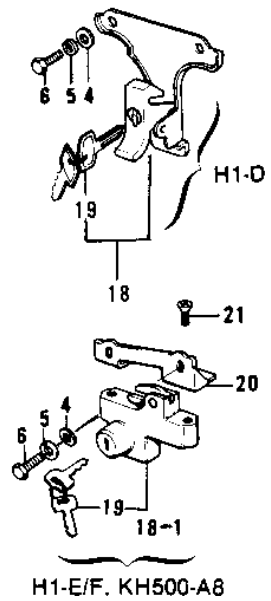

1974 H1-E PARTS DIAGRAM

SEAT/SEAT COVER ('73-'75 D/E/F & '76 A8)