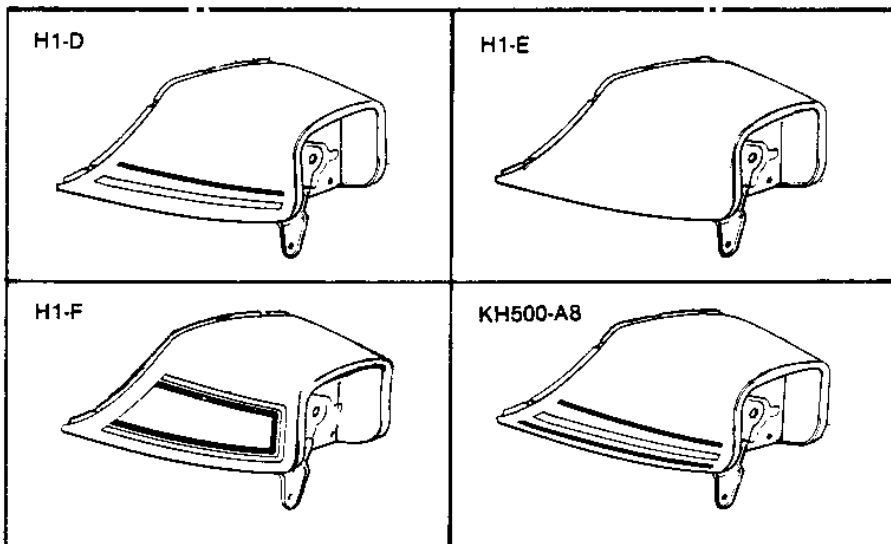

# 1974 H1-E PARTS DIAGRAM

SEAT/SEAT COVER ('73-'75 D/E/F & '76 A8)

## 1974 H1-E PARTS LIST

SEAT/SEAT COVER ('73-'75 D/E/F & '76 A8)

ITEM NAME	PART NUMBER	QUANTITY
SEAT-ASSY,DUAL (Ref # 1)	53001-079	1
SEAT-ASSY,DUAL (Ref # 1)	53001-097	1
SEAT-ASSY,DUAL (Ref # 1)	53001-115	1
COTTER PIN (Ref # 2)	92041-003	2
HINGE-SEAT (Ref # 3)	53009-021	1
HINGE,FRONT (Ref # 3)	53009-033	1
WASHER PLAIN 6MM (Ref # 4)	410B0600	12
WASHER SPRING 6MM (Ref # 5)	461F0600	6
BOLT-UPSET 6X14 (Ref # 6)	112B0614	6
PIN COTTER 1.6X15 (Ref # 7)	550D1615	2
COTTER PIN (Ref # 7)	92041-003	2
PIN,COTER (Ref # 7)	92041-006	2
STAND,SEAT (Ref # 8)	53054-002	1
PIN (Ref # 9)	53011-002	2
PIN,SEAT PIVOT (Ref # 9)	92043-1064	2
PIN,SEAT PIVOT (Ref # 9)	92043-1064	2
GROMMET (Ref # 10)	92071-056	1
DAMPER RUBBER,SEAT (Ref # 11)	92075-139	3
HINGE (Ref # 12)	53009-022	1
HINGE,REAR (Ref # 12)	53009-034	1
CASE (Ref # 13)	32099-011	1
SCREW PAN HEAD 6X14 (Ref # 14)	220B0614	2
DAMPER RUBBER (Ref # 15)	92075-099	1
HOOK (Ref # 16)	53008-018	1
HOOK,SEAT (Ref # 16-1)	53008-025	1
BAND TOOL (Ref # 17)	92072-012	1
HOOK ASSY (Ref # 18)	53045-004	1
LOCK ASSY,SEAT (Ref # 18-1)	53045-013	1
KEY SET,#265 (Ref # 19)	27018-016-65	AR