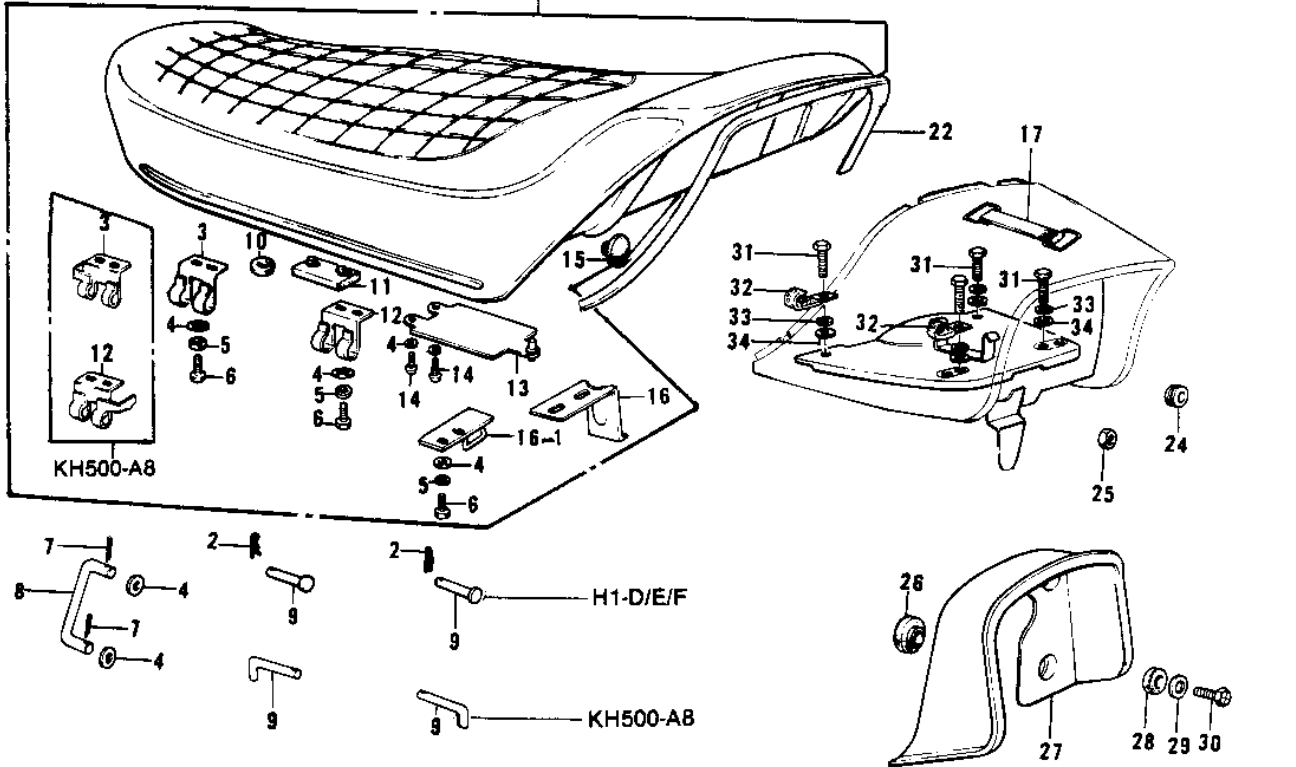

## 1974 H1-E PARTS LIST

SEAT/SEAT COVER ('73-'75 D/E/F & '76 A8)

ITEM NAME	PART NUMBER	QUANTITY
SEAT-ASSY,DUAL (Ref # 1)	53001-079	1
SEAT-ASSY,DUAL (Ref # 1)	53001-097	1
SEAT-ASSY,DUAL (Ref # 1)	53001-115	1
COTTER PIN (Ref # 2)	92041-003	2
HINGE-SEAT (Ref # 3)	53009-021	1
HINGE,FRONT (Ref # 3)	53009-033	1
WASHER PLAIN 6MM (Ref # 4)	410B0600	12
WASHER SPRING 6MM (Ref # 5)	461F0600	6
BOLT-UPSET 6X14 (Ref # 6)	112B0614	6
PIN COTTER 1.6X15 (Ref # 7)	550D1615	2
COTTER PIN (Ref # 7)	92041-003	2
PIN,COTER (Ref # 7)	92041-006	2
STAND,SEAT (Ref # 8)	53054-002	1
PIN (Ref # 9)	53011-002	2
PIN,SEAT PIVOT (Ref # 9)	92043-1064	2
PIN,SEAT PIVOT (Ref # 9)	92043-1064	2
GROMMET (Ref # 10)	92071-056	1
DAMPER RUBBER,SEAT (Ref # 11)	92075-139	3
HINGE (Ref # 12)	53009-022	1
HINGE,REAR (Ref # 12)	53009-034	1
CASE (Ref # 13)	32099-011	1
SCREW PAN HEAD 6X14 (Ref # 14)	220B0614	2
DAMPER RUBBER (Ref # 15)	92075-099	1
HOOK (Ref # 16)	53008-018	1
HOOK,SEAT (Ref # 16-1)	53008-025	1
BAND TOOL (Ref # 17)	92072-012	1
HOOK ASSY (Ref # 18)	53045-004	1
LOCK ASSY,SEAT (Ref # 18-1)	53045-013	1
KEY SET,#265 (Ref # 19)	27018-016-65	AR