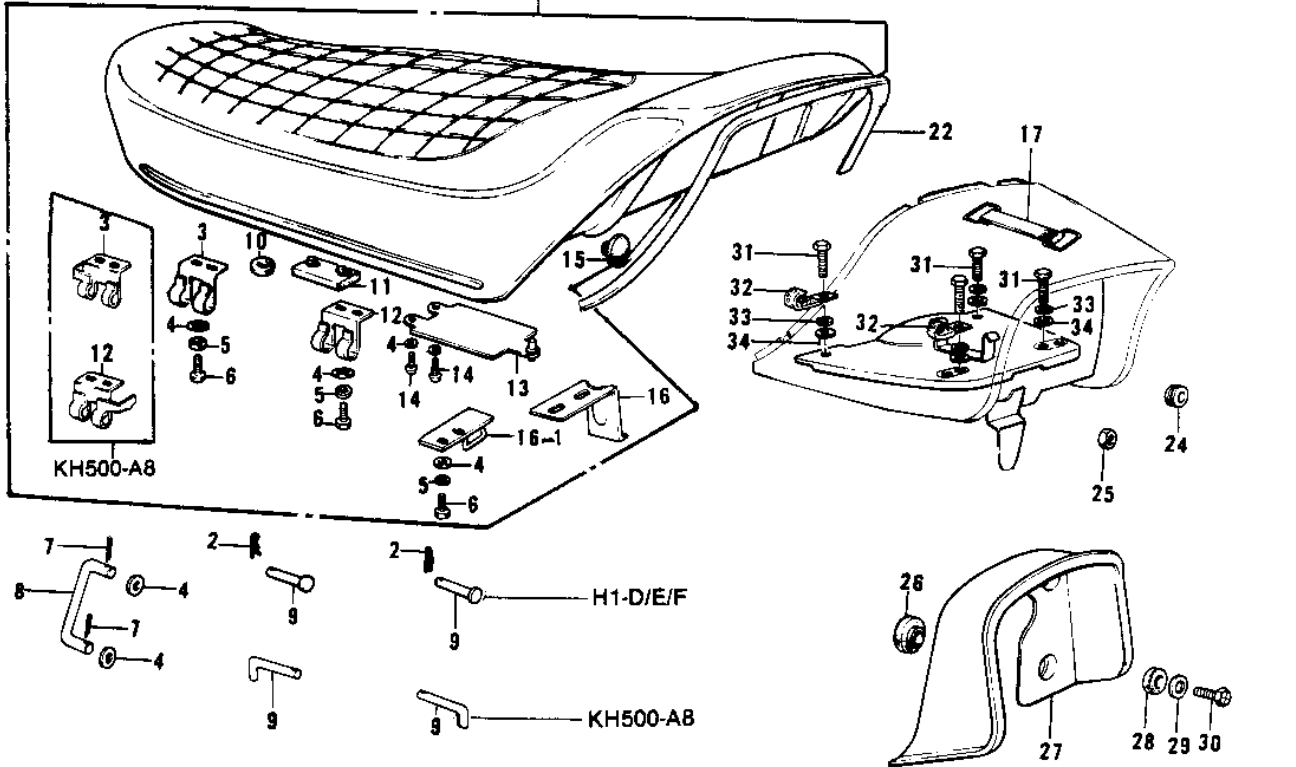

# 1971 H1-B PARTS DIAGRAM

SEAT/SEAT COVER ('73-'75 D/E/F & '76 A8)

23

## 1971 H1-B PARTS LIST

SEAT/SEAT COVER ('73-'75 D/E/F & '76 A8)

ITEM NAME	PART NUMBER	QUANTITY
SEAT-ASSY,DUAL (Ref # 1)	53001-079	1
SEAT-ASSY,DUAL (Ref # 1)	53001-097	1
SEAT-ASSY,DUAL (Ref # 1)	53001-115	1
COTTER PIN (Ref # 2)	92041-003	2
HINGE-SEAT (Ref # 3)	53009-021	1
HINGE,FRONT (Ref # 3)	53009-033	1
WASHER PLAIN 6MM (Ref # 4)	410B0600	12
WASHER SPRING 6MM (Ref # 5)	461F0600	6
BOLT-UPSET 6X14 (Ref # 6)	112B0614	6
PIN COTTER 1.6X15 (Ref # 7)	550D1615	2
COTTER PIN (Ref # 7)	92041-003	2
PIN,COTER (Ref # 7)	92041-006	2
STAND,SEAT (Ref # 8)	53054-002	1
PIN (Ref # 9)	53011-002	2
PIN,SEAT PIVOT (Ref # 9)	92043-1064	2
PIN,SEAT PIVOT (Ref # 9)	92043-1064	2
GROMMET (Ref # 10)	92071-056	1
DAMPER RUBBER,SEAT (Ref # 11)	92075-139	3
HINGE (Ref # 12)	53009-022	1
HINGE,REAR (Ref # 12)	53009-034	1
CASE (Ref # 13)	32099-011	1
SCREW PAN HEAD 6X14 (Ref # 14)	220B0614	2
DAMPER RUBBER (Ref # 15)	92075-099	1
HOOK (Ref # 16)	53008-018	1
HOOK,SEAT (Ref # 16-1)	53008-025	1
BAND TOOL (Ref # 17)	92072-012	1
HOOK ASSY (Ref # 18)	53045-004	1
LOCK ASSY,SEAT (Ref # 18-1)	53045-013	1
KEY SET,#265 (Ref # 19)	27018-016-65	AR