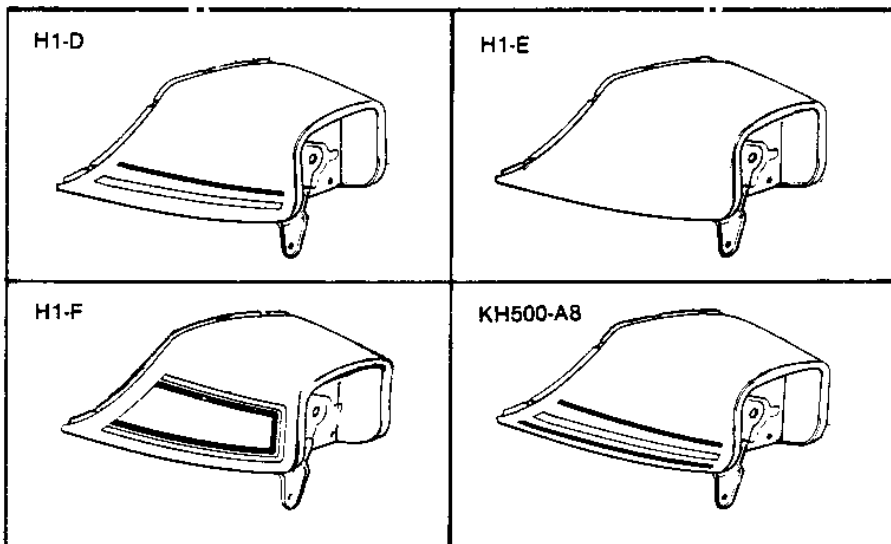

# 1971 H1-B PARTS DIAGRAM

SEAT/SEAT COVER ('73-'75 D/E/F & '76 A8)

23

## 1971 H1-B PARTS LIST

SEAT/SEAT COVER ('73-'75 D/E/F & '76 A8)

ITEM NAME	PART NUMBER	QUANTITY
SEAT-ASSY,DUAL (Ref # 1)	53001-079	1
SEAT-ASSY,DUAL (Ref # 1)	53001-097	1
SEAT-ASSY,DUAL (Ref # 1)	53001-115	1
COTTER PIN (Ref # 2)	92041-003	2
HINGE-SEAT (Ref # 3)	53009-021	1
HINGE,FRONT (Ref # 3)	53009-033	1
WASHER PLAIN 6MM (Ref # 4)	410B0600	12
WASHER SPRING 6MM (Ref # 5)	461F0600	6
BOLT-UPSET 6X14 (Ref # 6)	112B0614	6
PIN COTTER 1.6X15 (Ref # 7)	550D1615	2
COTTER PIN (Ref # 7)	92041-003	2
PIN,COTER (Ref # 7)	92041-006	2
STAND,SEAT (Ref # 8)	53054-002	1
PIN (Ref # 9)	53011-002	2
PIN,SEAT PIVOT (Ref # 9)	92043-1064	2
PIN,SEAT PIVOT (Ref # 9)	92043-1064	2
GROMMET (Ref # 10)	92071-056	1
DAMPER RUBBER,SEAT (Ref # 11)	92075-139	3
HINGE (Ref # 12)	53009-022	1
HINGE,REAR (Ref # 12)	53009-034	1
CASE (Ref # 13)	32099-011	1
SCREW PAN HEAD 6X14 (Ref # 14)	220B0614	2
DAMPER RUBBER (Ref # 15)	92075-099	1
HOOK (Ref # 16)	53008-018	1
HOOK,SEAT (Ref # 16-1)	53008-025	1
BAND TOOL (Ref # 17)	92072-012	1
HOOK ASSY (Ref # 18)	53045-004	1
LOCK ASSY,SEAT (Ref # 18-1)	53045-013	1
KEY SET,#265 (Ref # 19)	27018-016-65	AR