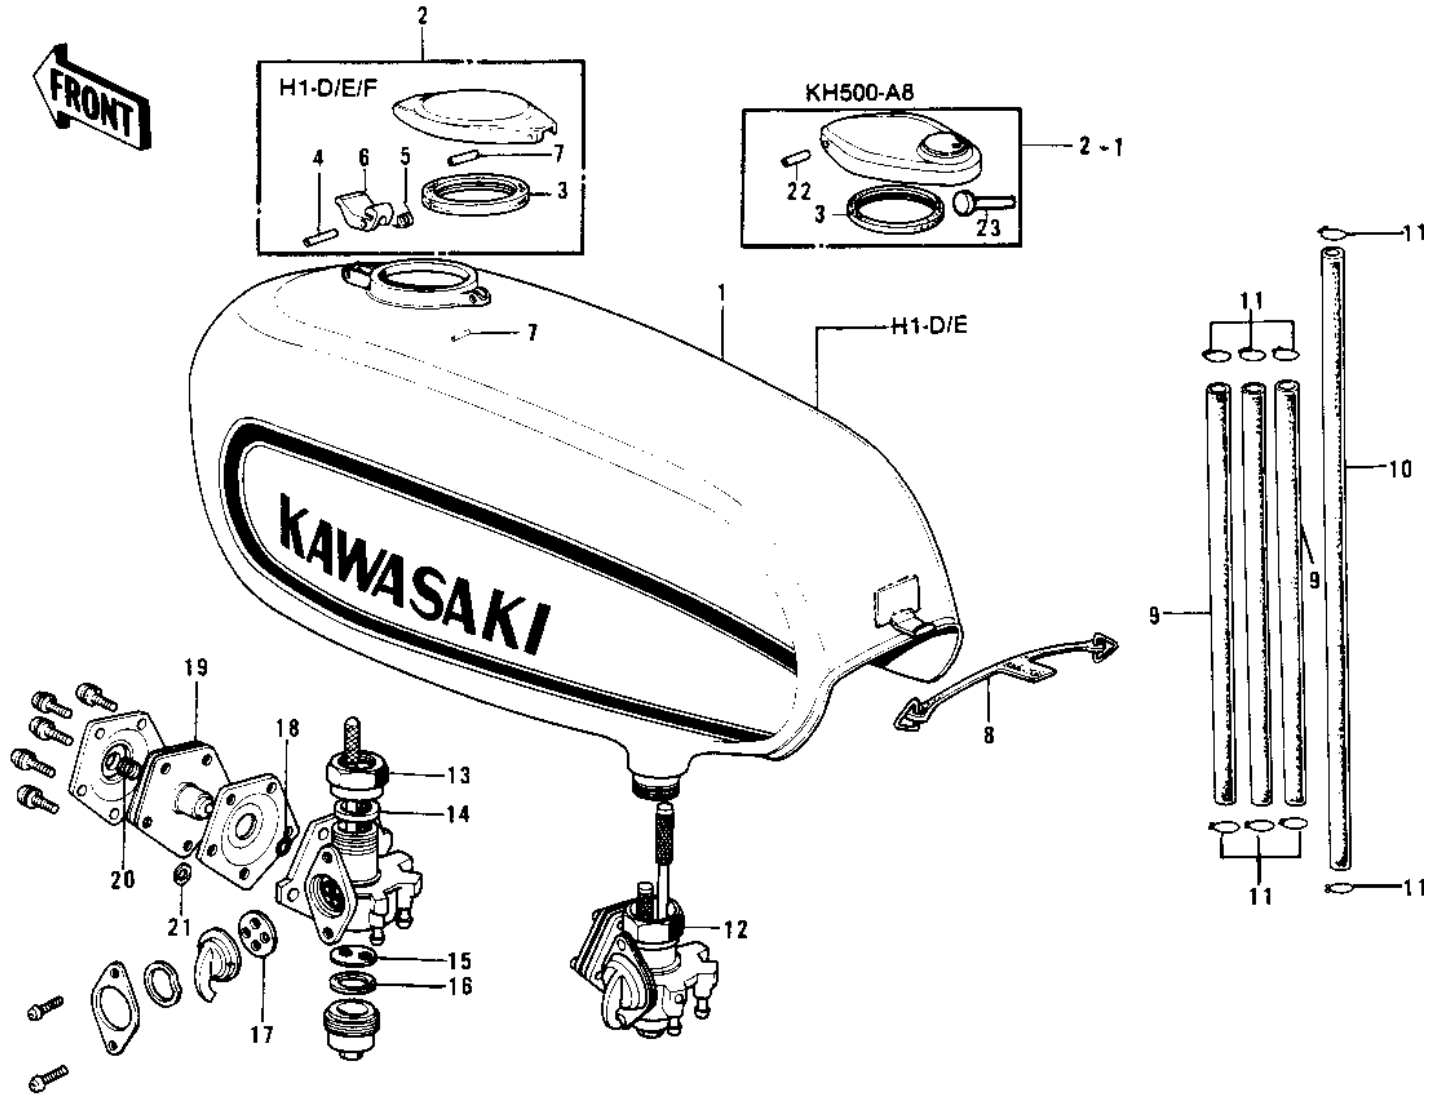

# 1971 H1-B PARTS DIAGRAM

FUEL TANK ('73-'75 D/E/F & '76 A8)

## 1971 H1-B PARTS LIST

FUEL TANK ('73-'75 D/E/F & '76 A8)

ITEM NAME	PART NUMBER	QUANTITY
TANK-FUEL,C.LIME (Ref # 1)	51001-082-77	1
TANK-FUEL,C.RED (Ref # 1)	51001-082-1X	1
TANK-FUEL,C.LIME (Ref # 1)	51001-082-1Y	1
TANK-FUEL,C.BLUE (Ref # 1)	51001-082-2W	1
TANK-FUEL,C.GOLD (Ref # 1)	51001-082-2X	1
TANK-FUEL,D.BURGUNDY (Ref # 1)	51001-108-3T	1
TANK-FUEL,COPPER (Ref # 1)	51001-108-3U	1
CAP ASSY,FUEL TANK (Ref # 2)	51048-007	1
CAP,FUEL TANK (Ref # 2-1)	51048-012	1
GASKET-FUEL TANK CAP (Ref # 3)	51059-008	1
PIN,TANK CAP (Ref # 4)	92043-091	1
SPRING-HOOK (Ref # 5)	51053-003	1
HOOK,FUEL TANK CAP (Ref # 6)	51063-002	1
PIN,TANK CAP FIT (Ref # 7)	92043-096	2
BAND-FUEL TANK (Ref # 8)	92072-050	1
PIPE FUEL TANK CONECT (Ref # 9)	51047-001	3
TUBE,4.5X9X380 (Ref # 9)	92059-1691	3
PIPE OIL TANK (Ref # 10)	92059-008	1
PIPE-FUEL (Ref # 10)	92059-073	1
CLAMP FUEL PIPE (Ref # 11)	92037-010	8
COCK ASSY,FUEL (Ref # 12)	51023-040	1
NUT FUEL COCK JOINT (Ref # 13)	51035-005	1
GASKET FUEL COCK JONT (Ref # 14)	92065-054	1
STRAINER FUEL (Ref # 15)	51038-005	1
GASKET FUEL COCK CUP (Ref # 16)	51037-007	1
GASKET FUEL COCK LEV (Ref # 17)	92065-055	1
"O" RING (Ref # 18)	92055-044	1
DIAPHRAGM ASSY (Ref # 19)	51069-001	1
SPRING DIAPHRAGM (Ref # 20)	92081-048	1

# 1971 H1-B PARTS LIST

FUEL TANK ('73-'75 D/E/F & '76 A8)

ITEM NAME	PART NUMBER	QUANTITY
GASKET (Ref # 21)	92065-052	1
PIN,CAP HINGE (Ref # 22)	92043-127	1
PIN,HOOK (Ref # 23)	92043-126	1