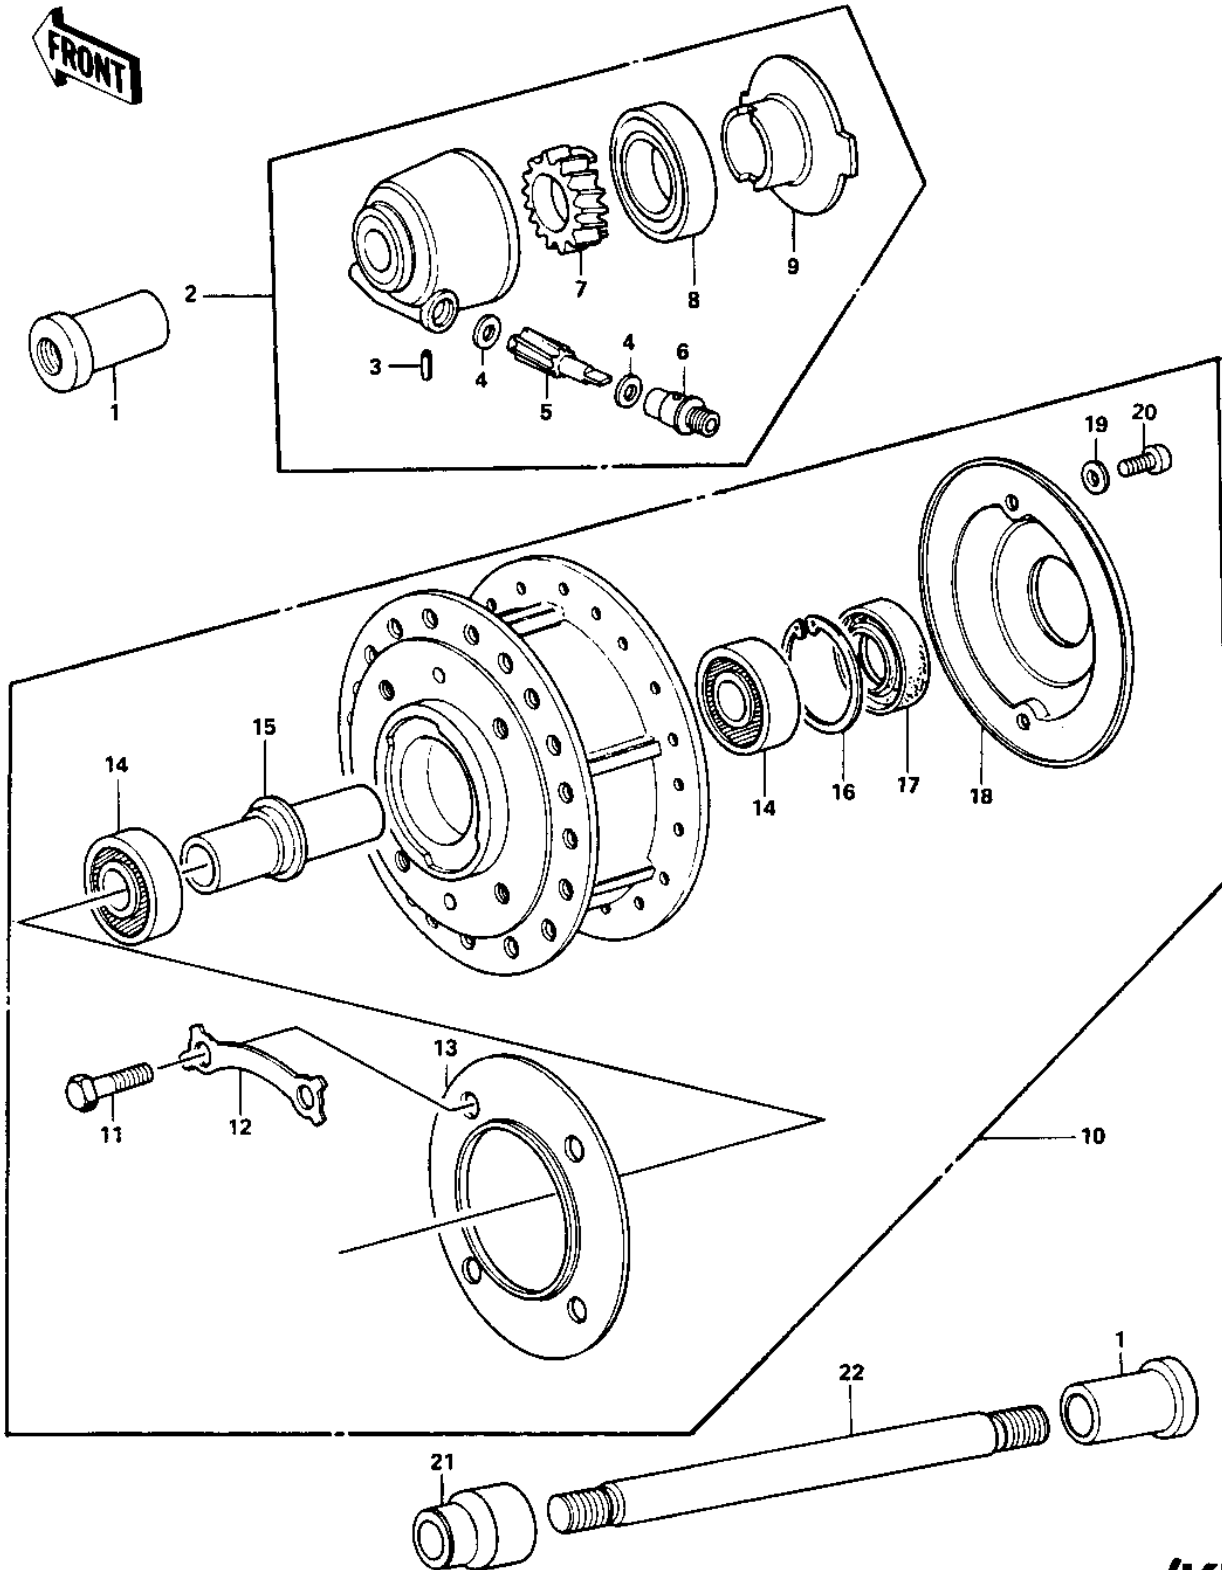

1974 H1-E PARTS DIAGRAM

FRONT HUB (KH500-A8)

(KH50

1974 H1-E PARTS LIST

FRONT HUB (KH500-A8)

ITEM NAME	PART NUMBER	QUANTITY
COLLAR,FRONT AXLE (Ref # 1)	41069-033	2
GEAR BOX ASSY (Ref # 2)	41078-008	1
PIN,SPRING (Ref # 3)	41082-001	1
WASHER THRST SPD PINI (Ref # 4)	41063-001	2
PINION,SPEEDOMETER (Ref # 5)	41060-017	1
BUSH,SPEEDMETER CABLE (Ref # 6)	41062-005	1
GEAR,SPEEDOMETER (Ref # 7)	41059-026	1
OIL SEAL,BJN30427-C3 (Ref # 8)	92049-1057	1
RECEIVER,GEAR (Ref # 9)	41064-013	1
DRUM-ASSY,FR BRK (Ref # 10)	41034-041	1
BOLT (Ref # 11)	92001-158	4
WASHER,LOCK (Ref # 12)	92088-023	2
DUST COVER (Ref # 13)	41042-014	1
BEARING BALL #6203 (Ref # 14)	601B6203	2
COLLAR,BRG (Ref # 15)	41039-028	1
RING, SNAP,43.5M/M (Ref # 16)	92033-1040	1
OIL SEAL (Ref # 17)	654A254008	1
DUST COVER (Ref # 18)	41042-016	1
WASHER PLAIN 5MM (Ref # 19)	410B0500	2
SCREW PAN HEAD 5X12 (Ref # 20)	220B0512	2
COLLAR,FRONT AXLE (Ref # 21)	41069-032	1
AXLE,FRONT (Ref # 22)	41068-049	1